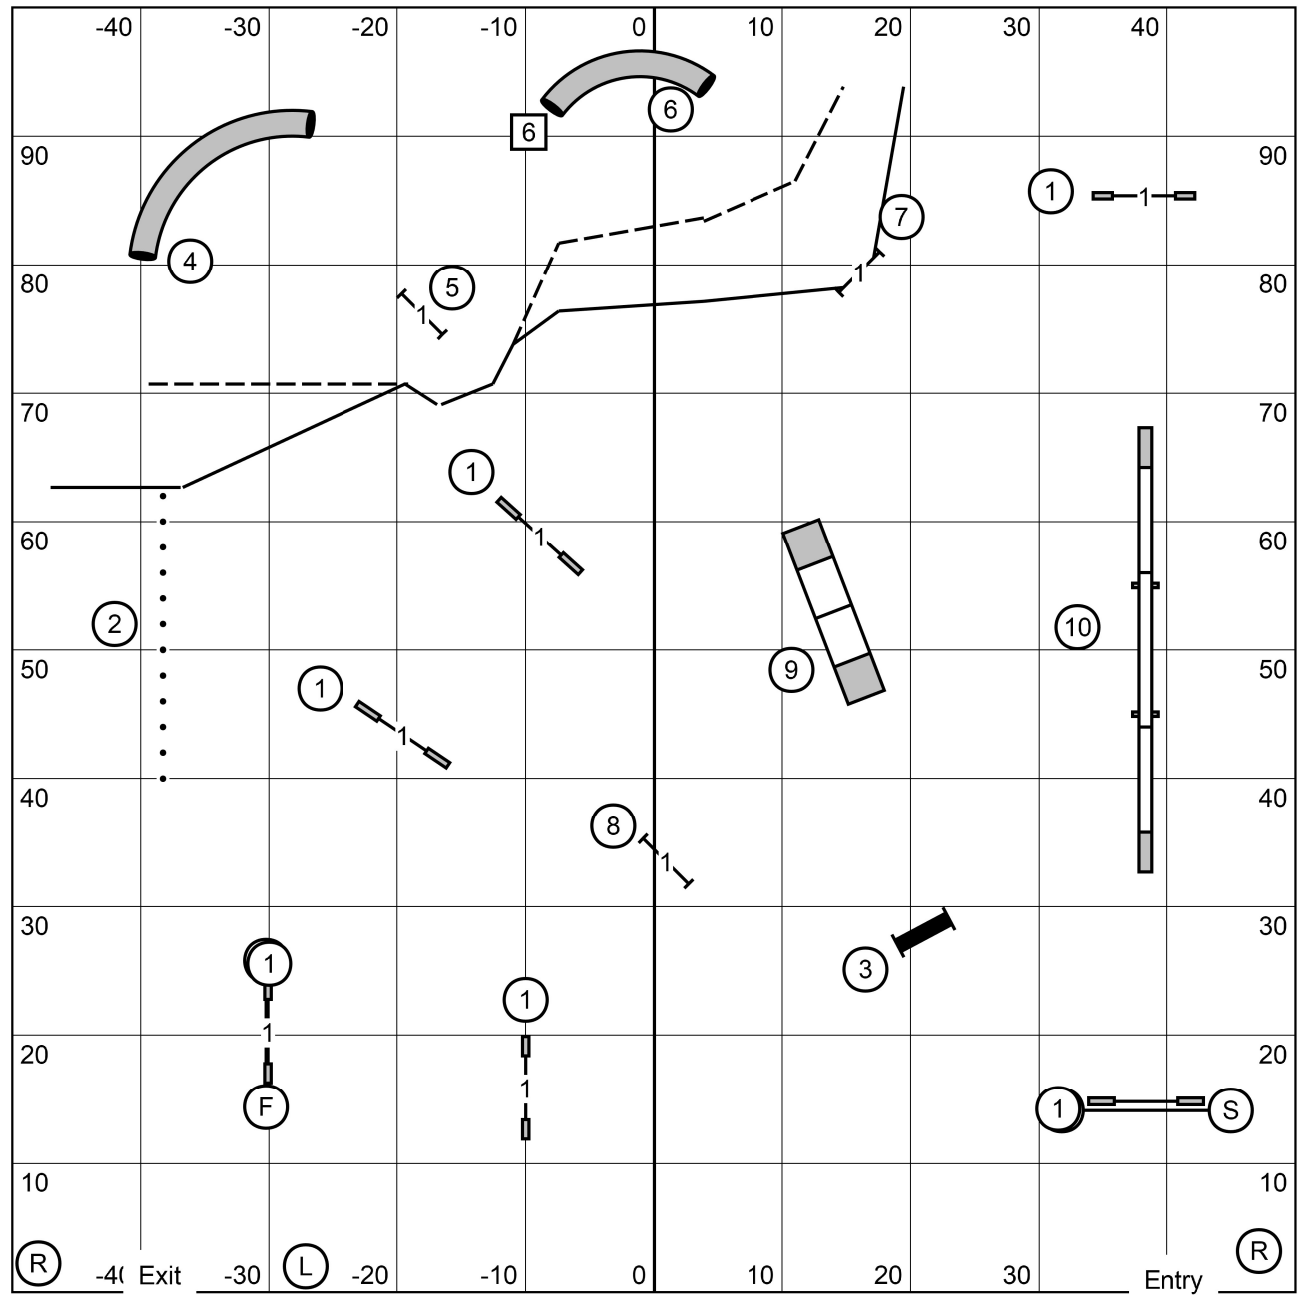

41 sec - P4"
 38 sec - 8", P8", P12"
 35 sec - 12", 16", P16", P20"
 32 sec - 20", 24", 26"

Ex/M (6) (5) (4) or (4) (5) (6) 
 Open (6) (5) (4) or (4) (5) (6) 
 Novice (6) (5) or (5) (4) in flow 

Valley Hills Obedience Club
 Friday July 28, 2023
 100'x100' Moorpark CA