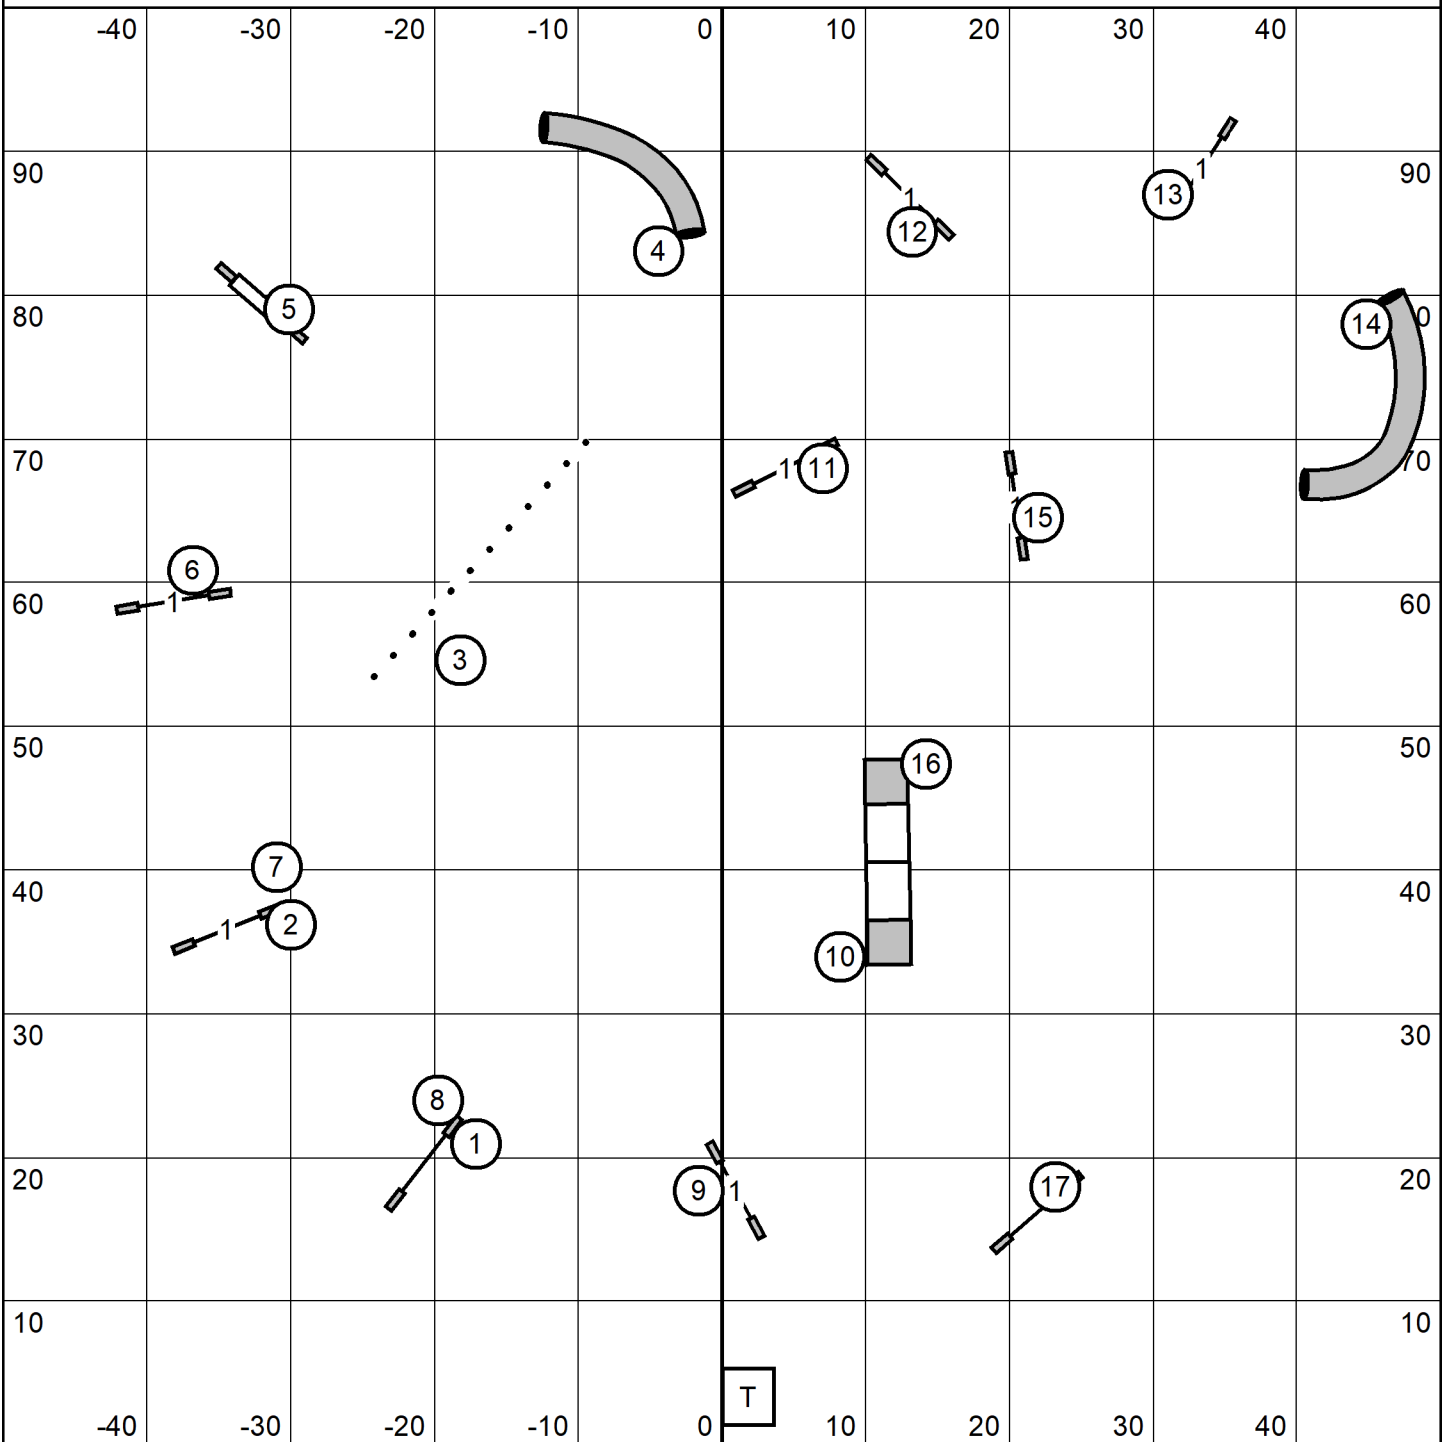

T2B

entry/exit

German Shepherd Dog Club of the San Gabriel Valley

Wednesday September 20, 2023

T2B

Judge: Cindy Blanton

entry/exit