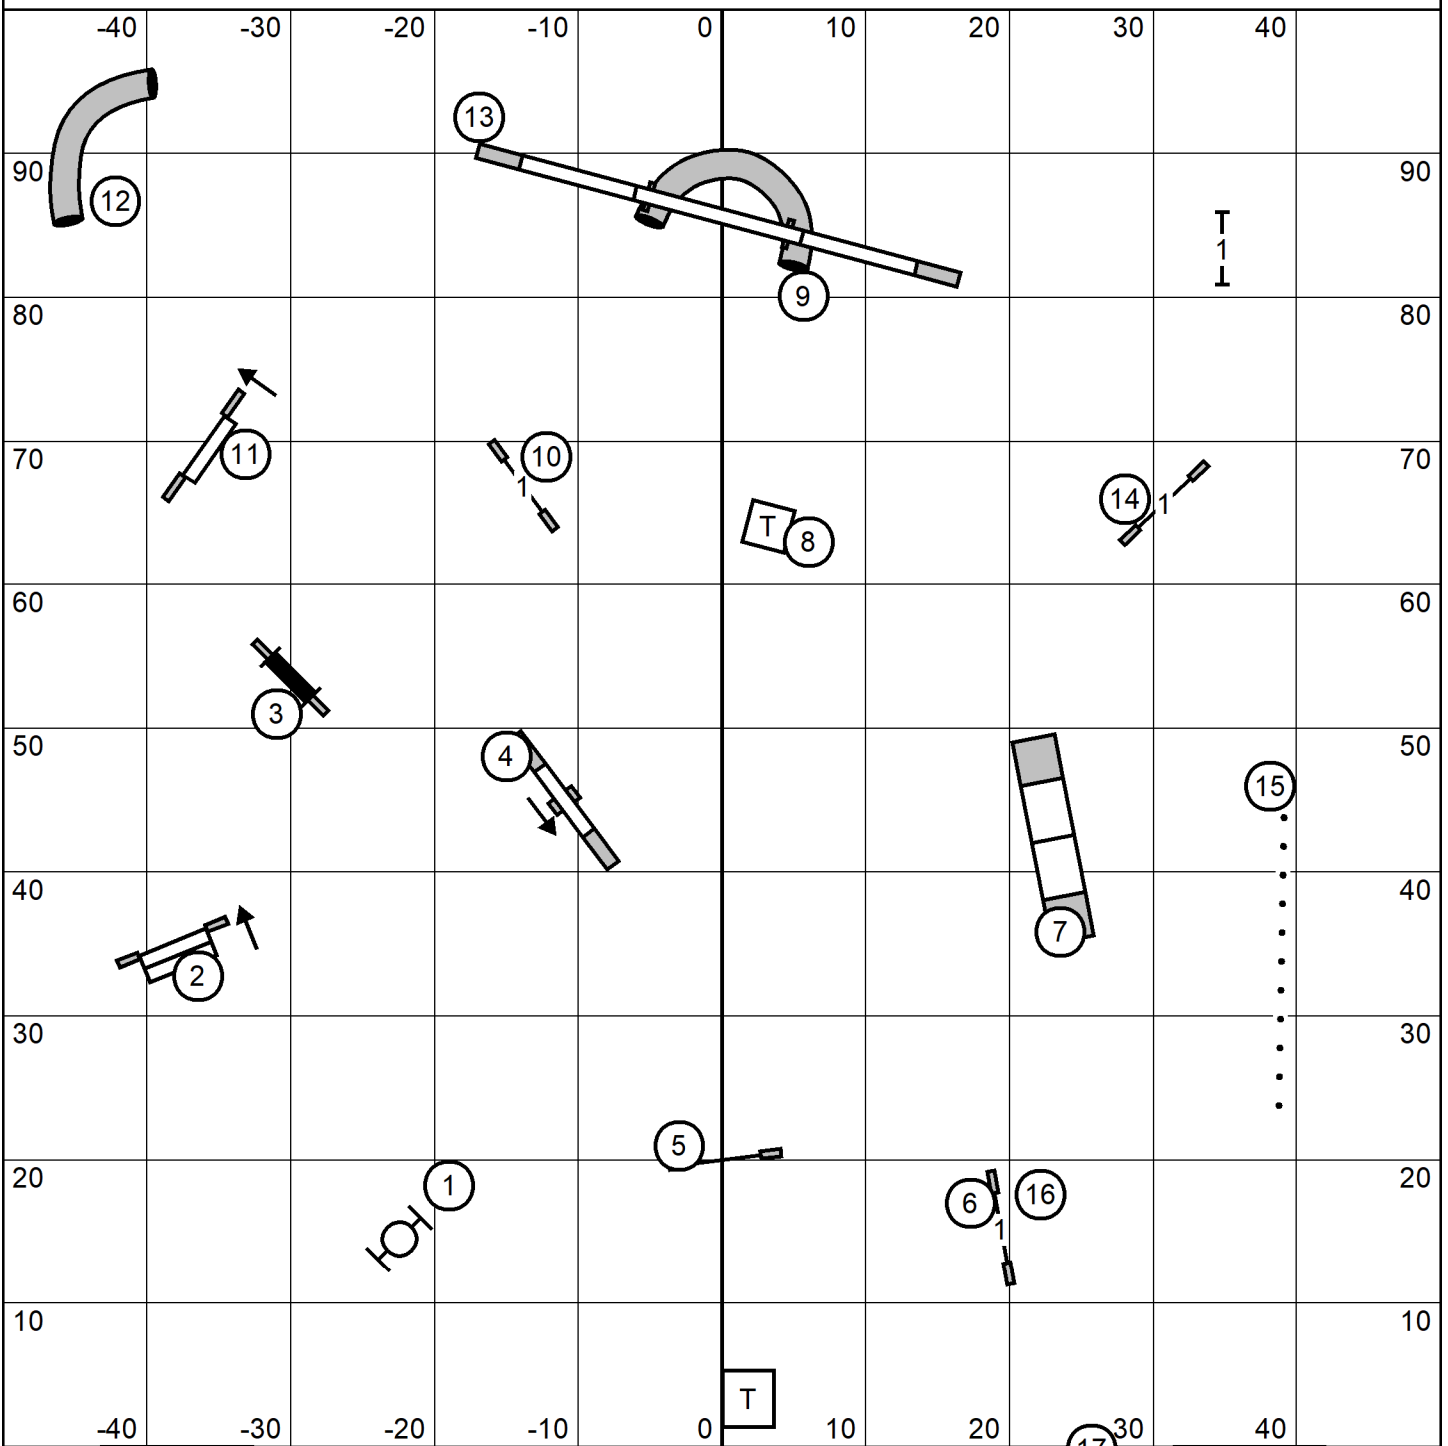

Open Standard

entry/exit

German Shepherd Dog Club of the San Gabriel Valley

Wednesday September 20, 2023

Open Standard

Judge: Cindy Blanton

entry/exit