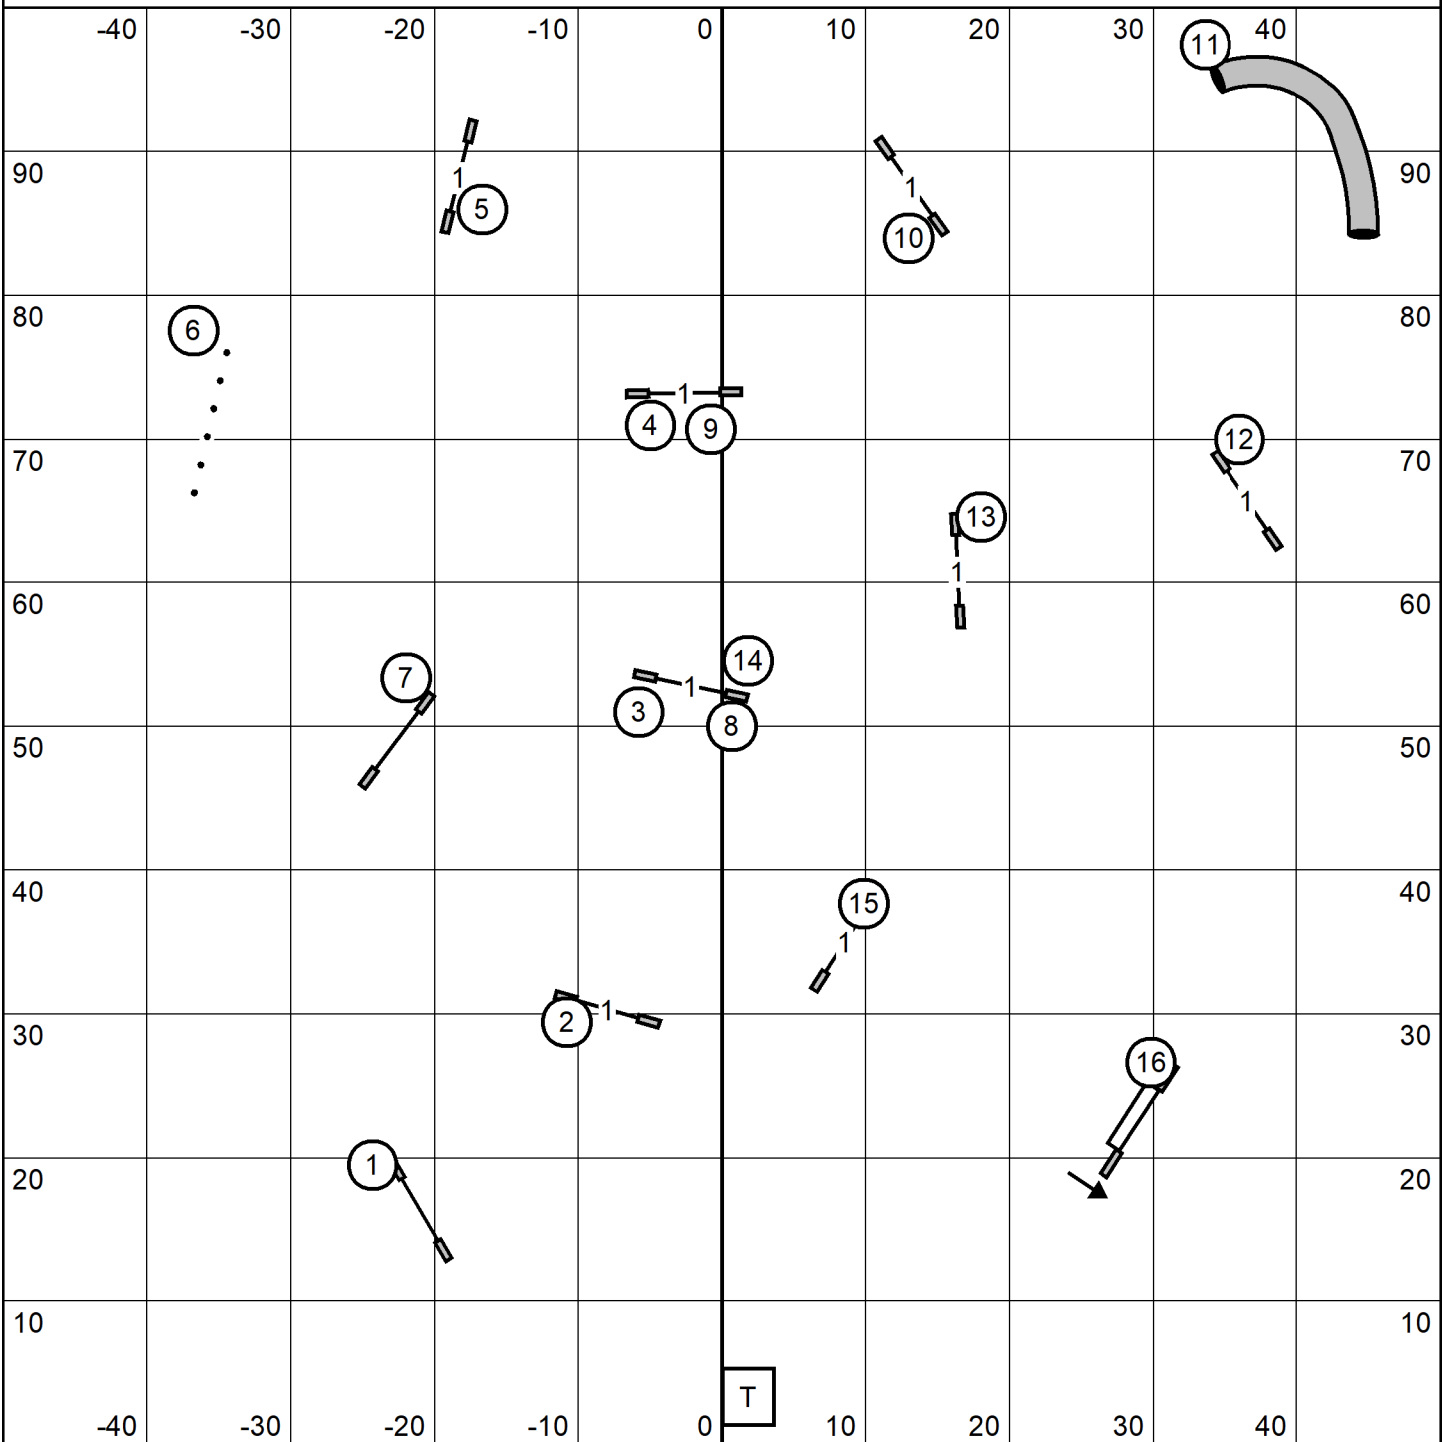

# Novice JWW

entry/exit

German Shepherd Dog Club of the San Gabriel Valley  
 Thursday September 21, 2023  
 Novice JWW  
 Judge: Cindy Blanton

entry/exit