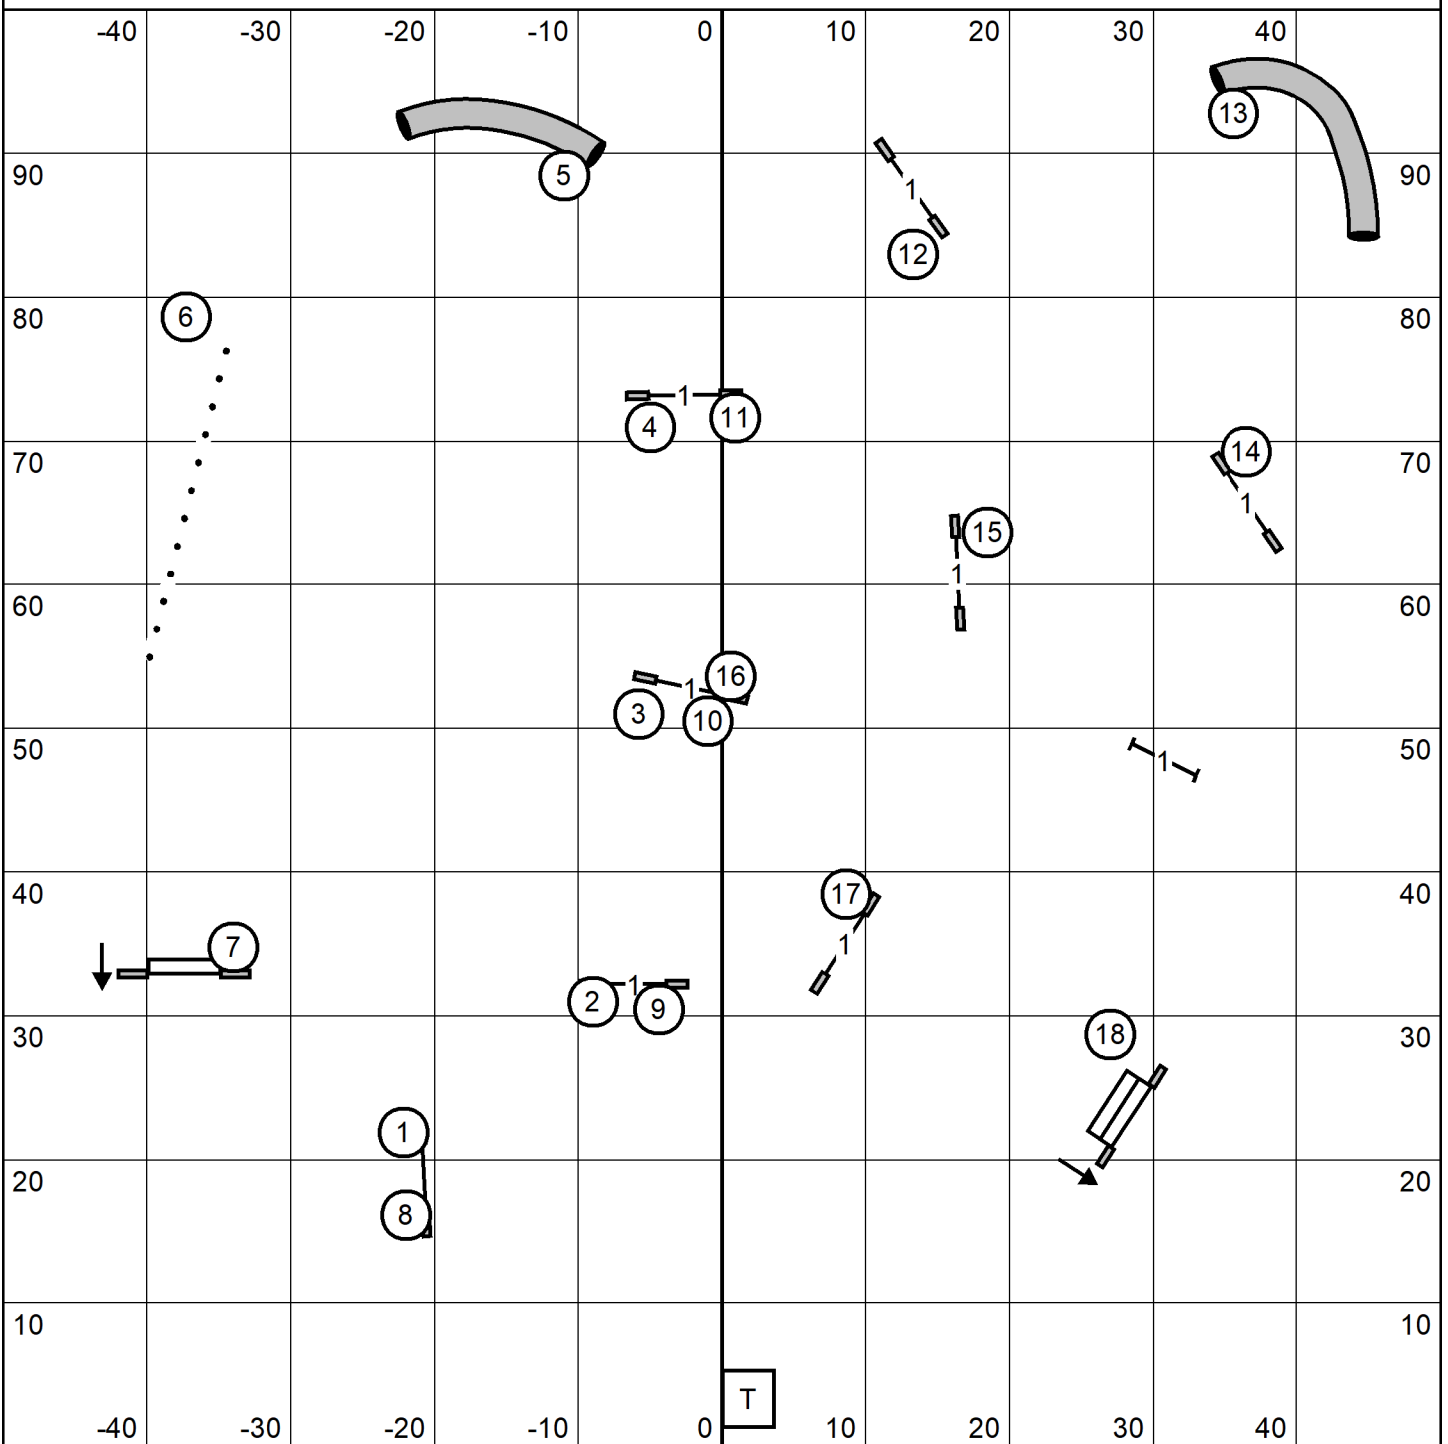

Open JWW

entry/exit

German Shepherd Dog Club of the San Gabriel Valley
 Thursday September 21, 2023
 Open JWW
 Judge: Cindy Blanton

entry/exit