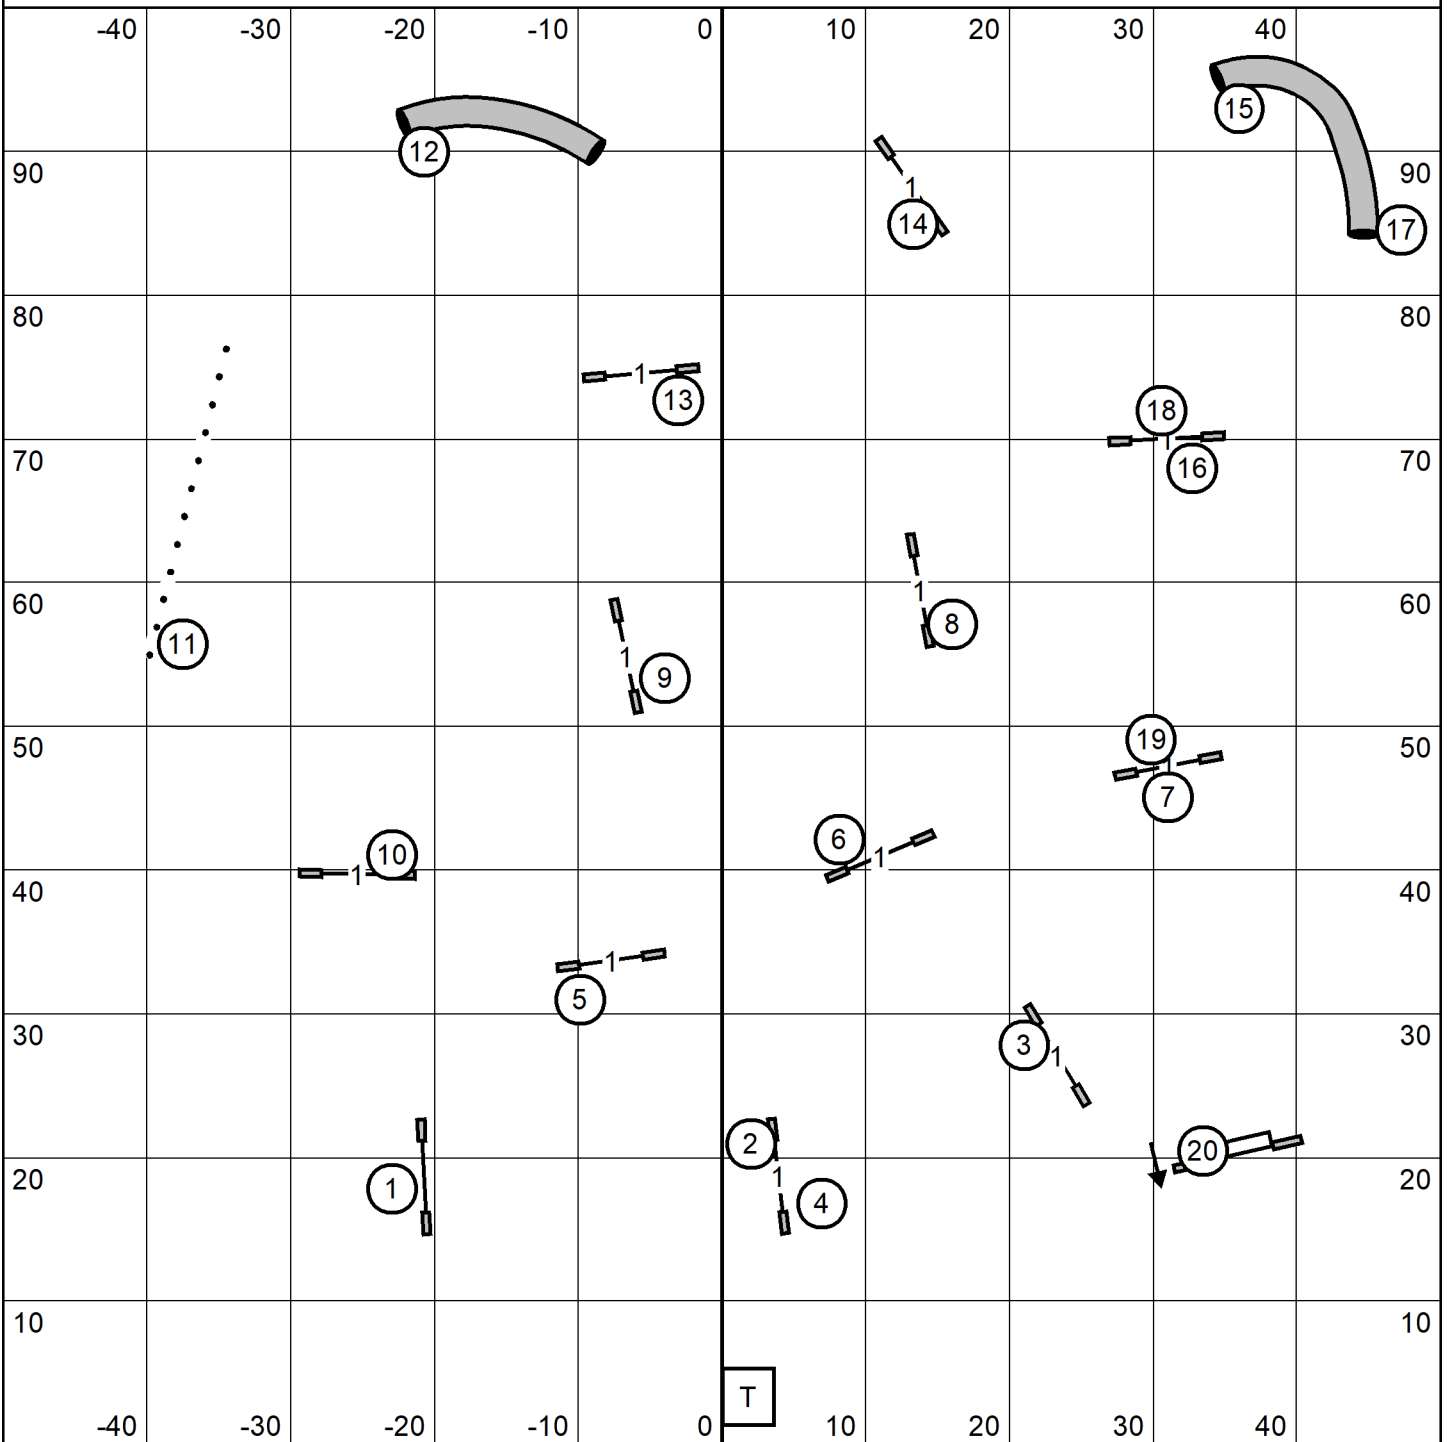

Premier JWW

entry/exit

German Shepherd Dog Club of the San Gabriel Valley

Thursday September 21, 2023

Premier JWW

Judge: Cindy Blanton

entry/exit