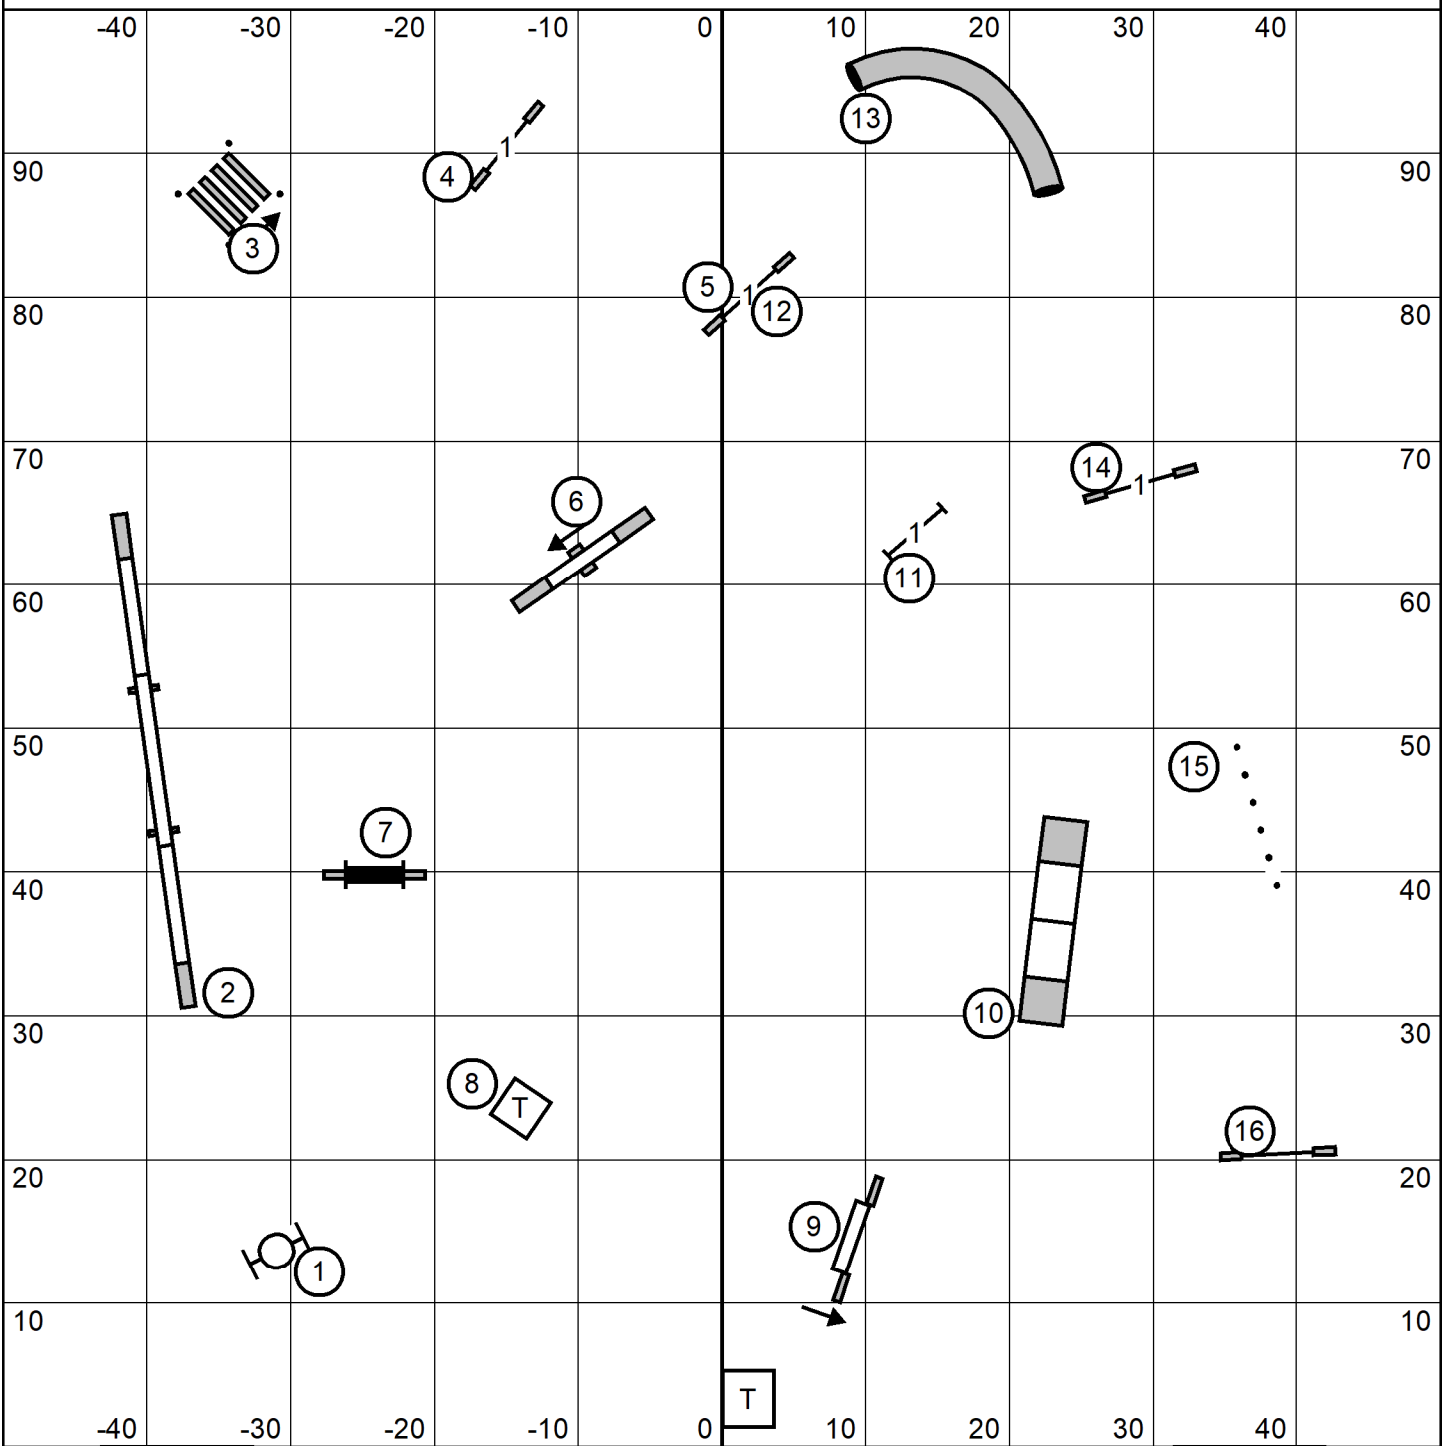

Novice Standard

entry/exit

German Shepherd Dog Club of the San Gabriel Valley

Thursday September 21, 2023

Novice Standard

Judge: Cindy Blanton

entry/exit