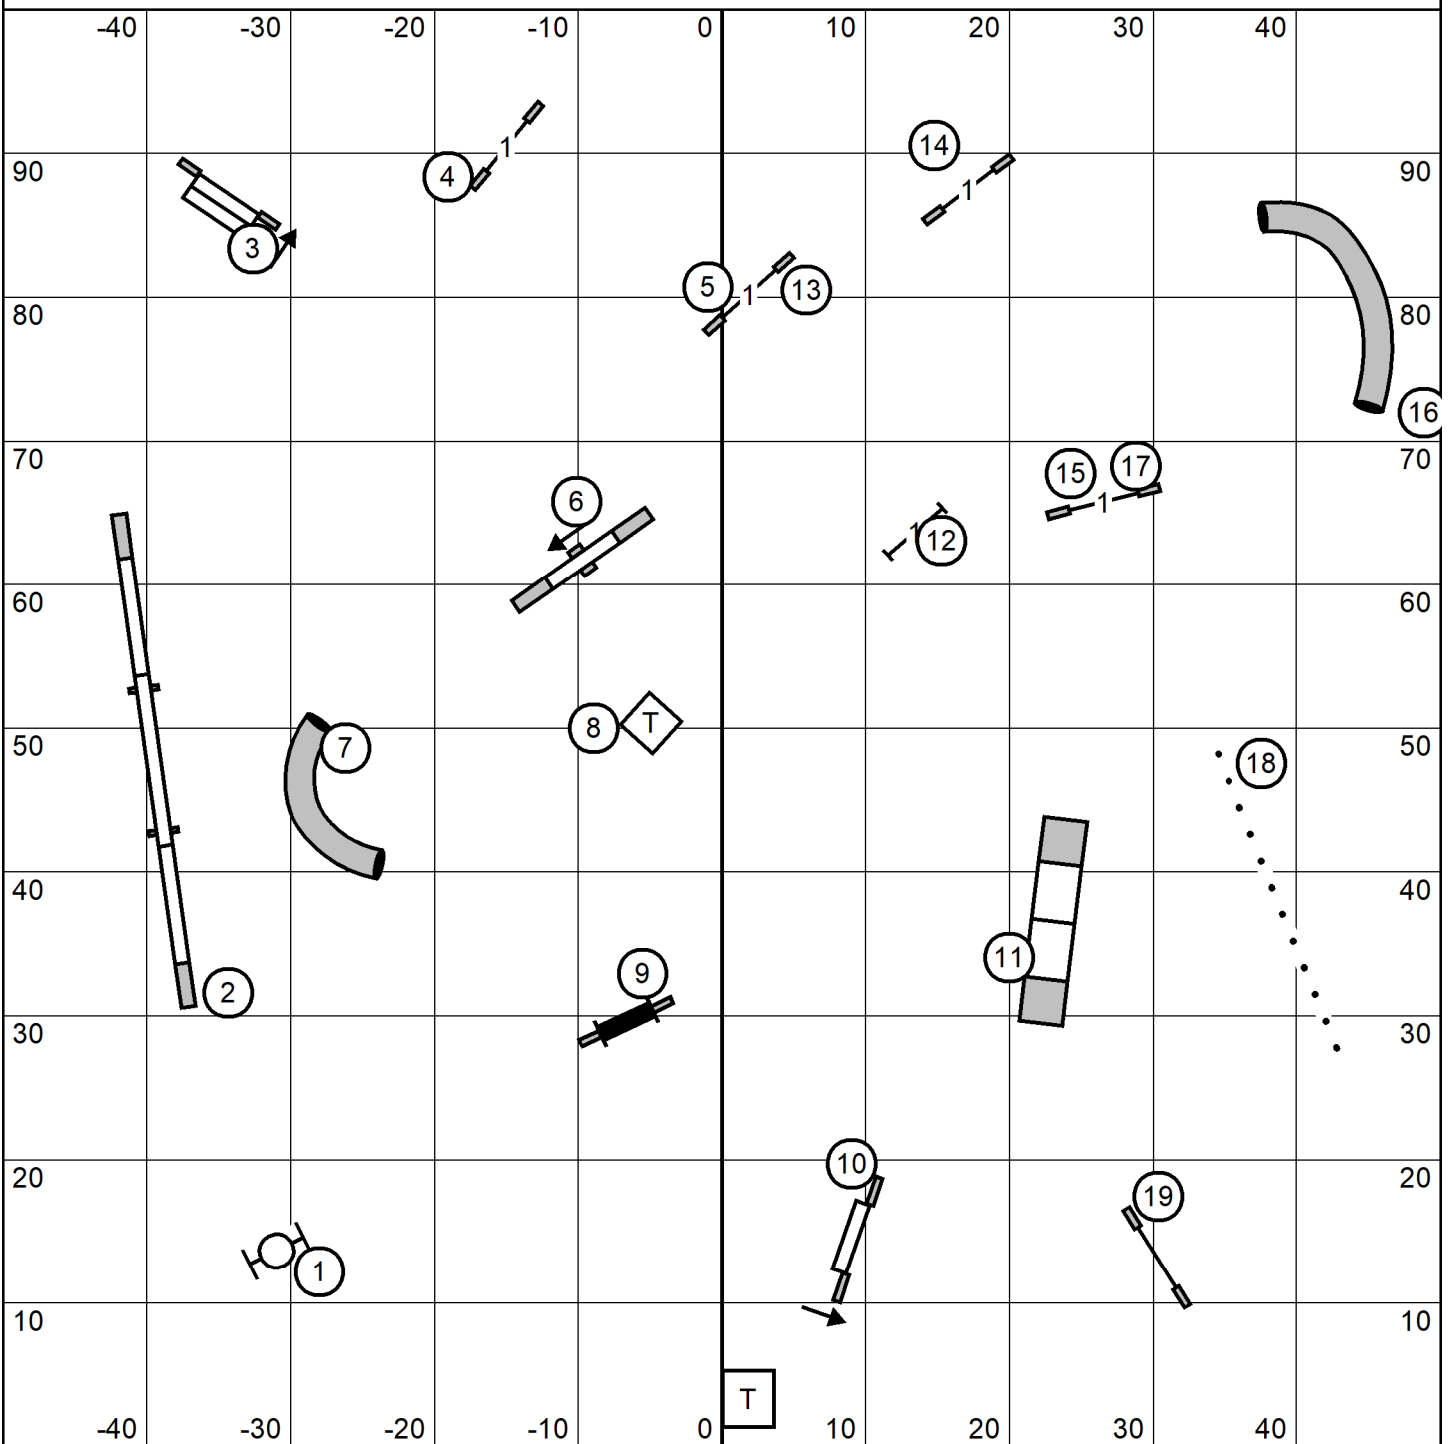

Excellent/Master Standard

entry/exit

German Shepherd Dog Club of the San Gabriel Valley

Thursday September 21, 2023

Excellent/Master Standard

Judge: Cindy Blanton

entry/exit