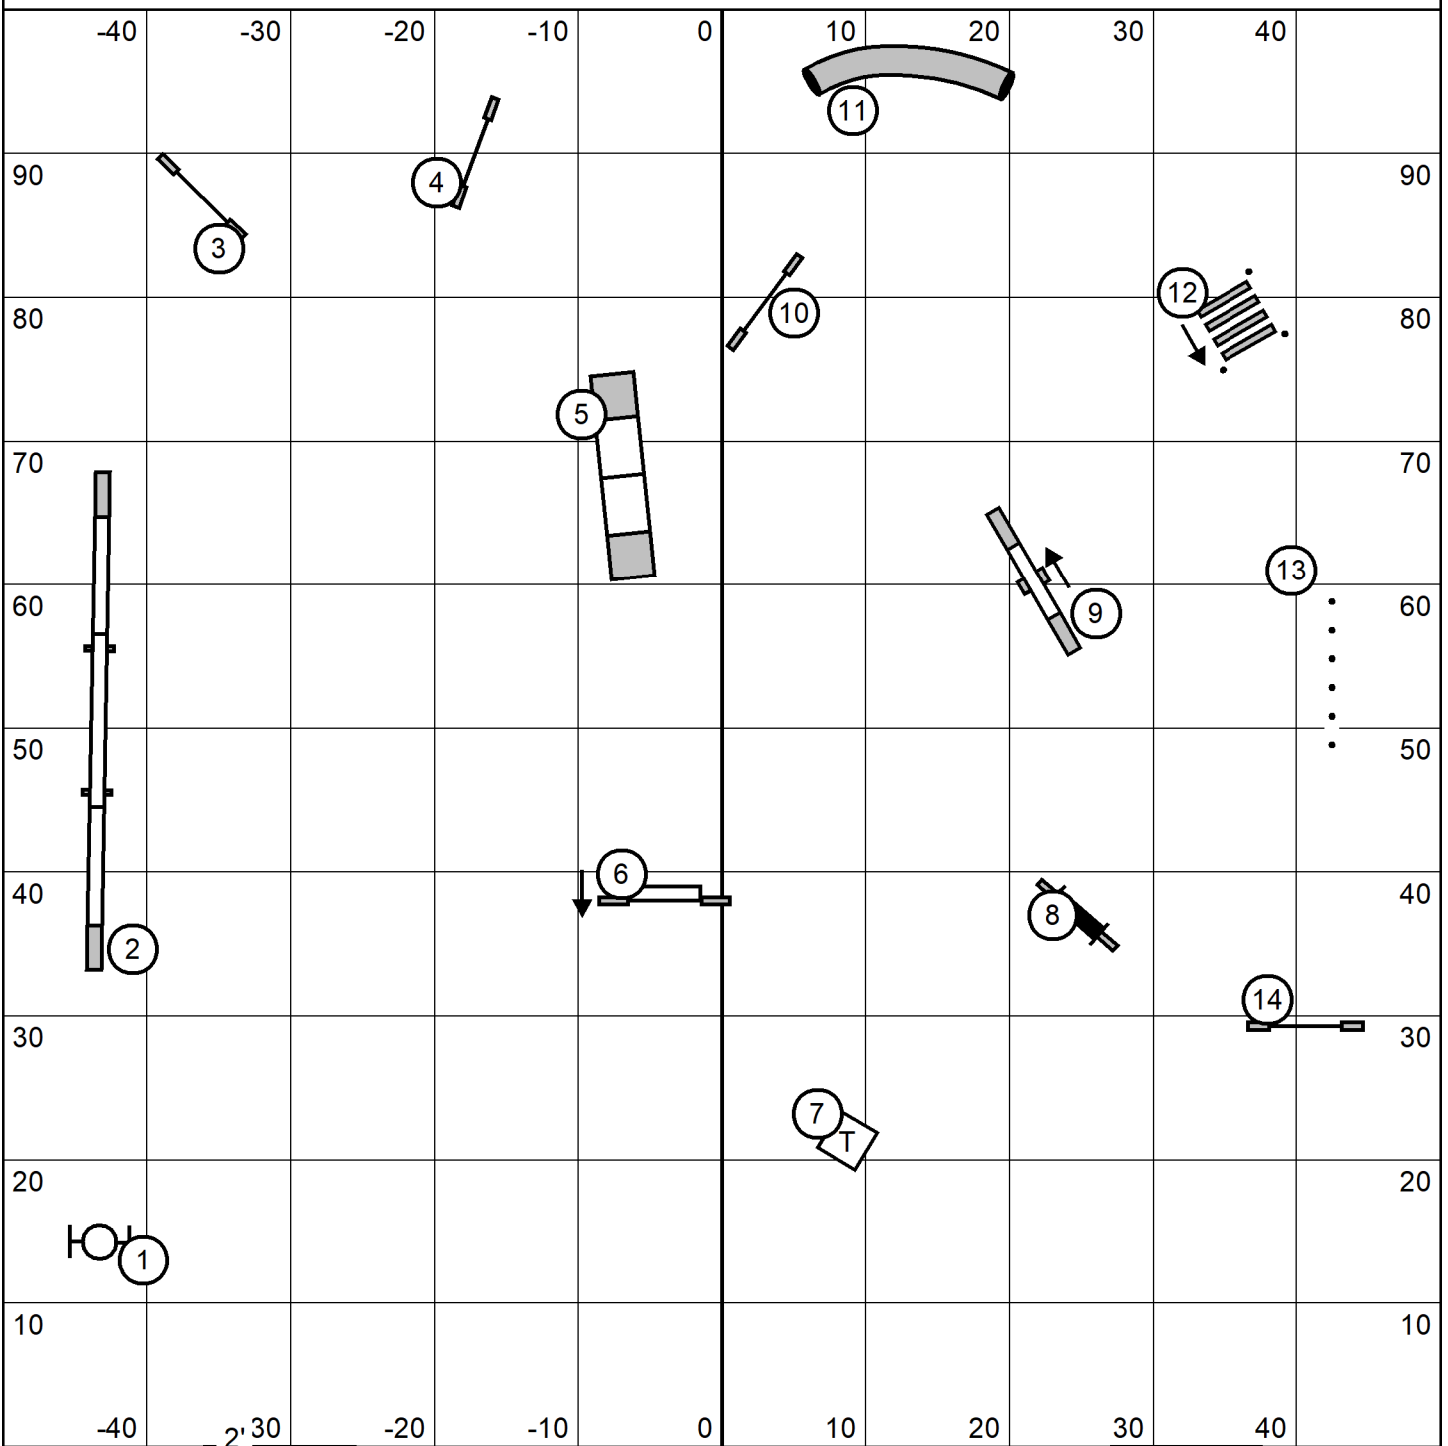

Novice Standard

entry/exit

Valley Hills Obedience Club
Sunday December 10, 2023
Novice Standard
Judge: Cindy Blanton

T

entry/exit