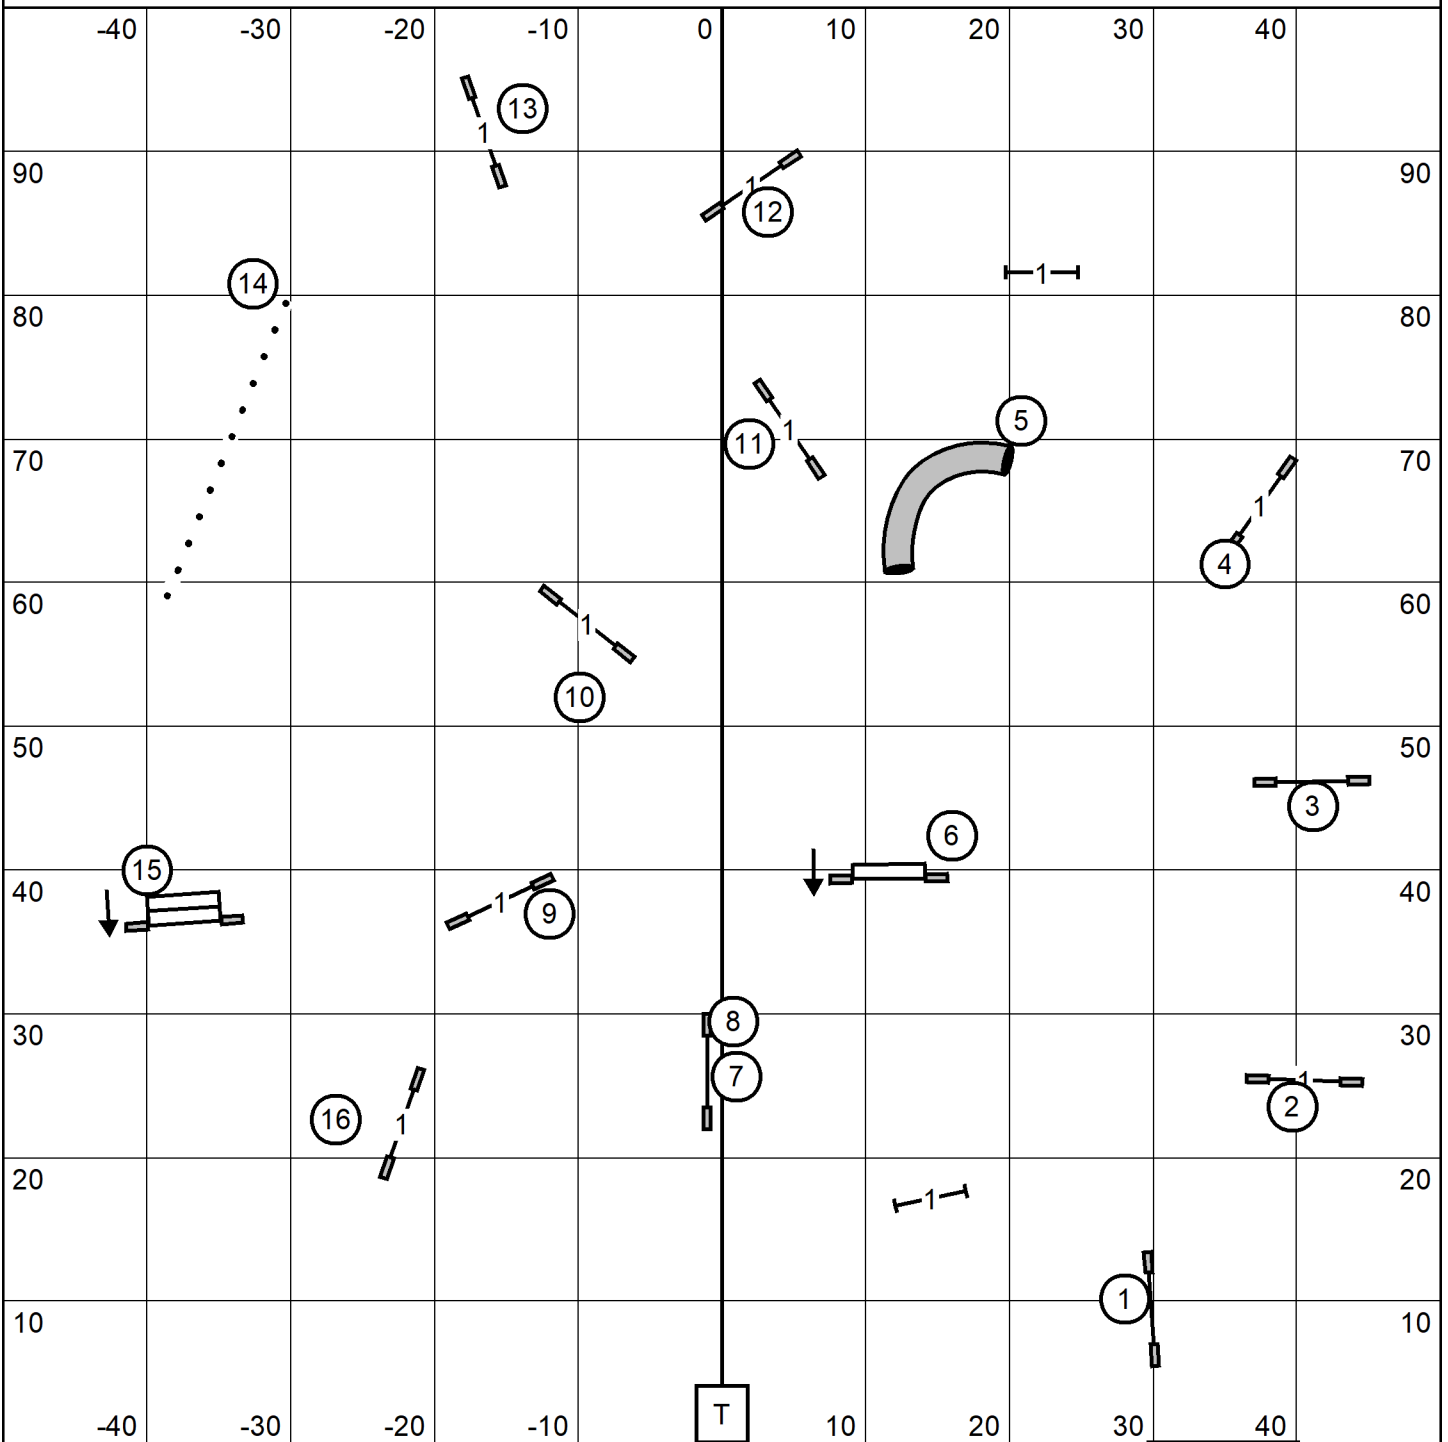

Open JWW

entry/exit

Valley Hills Obedience Club
Sunday December 10, 2023
Open JWW
Judge: Cindy Blanton

entry/exit