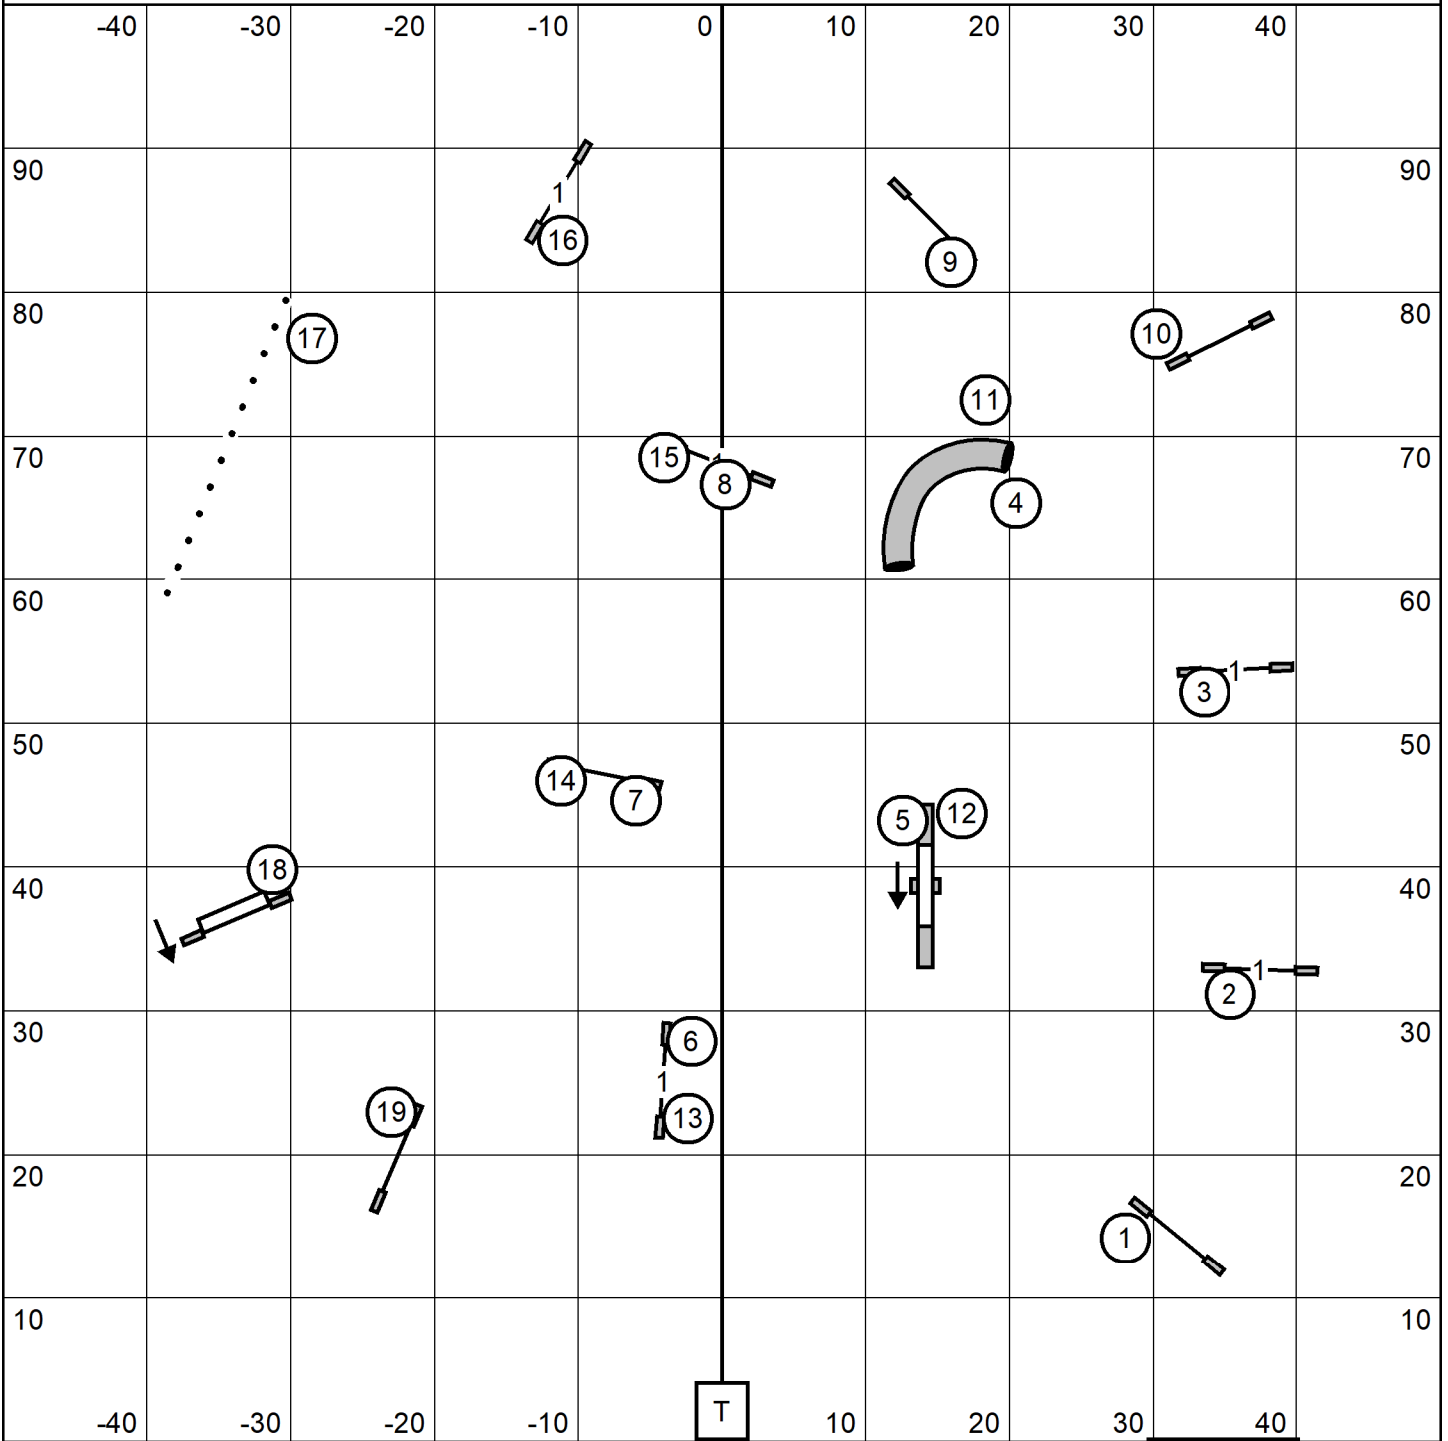

T2B

entry/exit

Valley Hills Obedience Club
Sunday December 10, 2023

T2B

Judge: Cindy Blanton

entry/exit