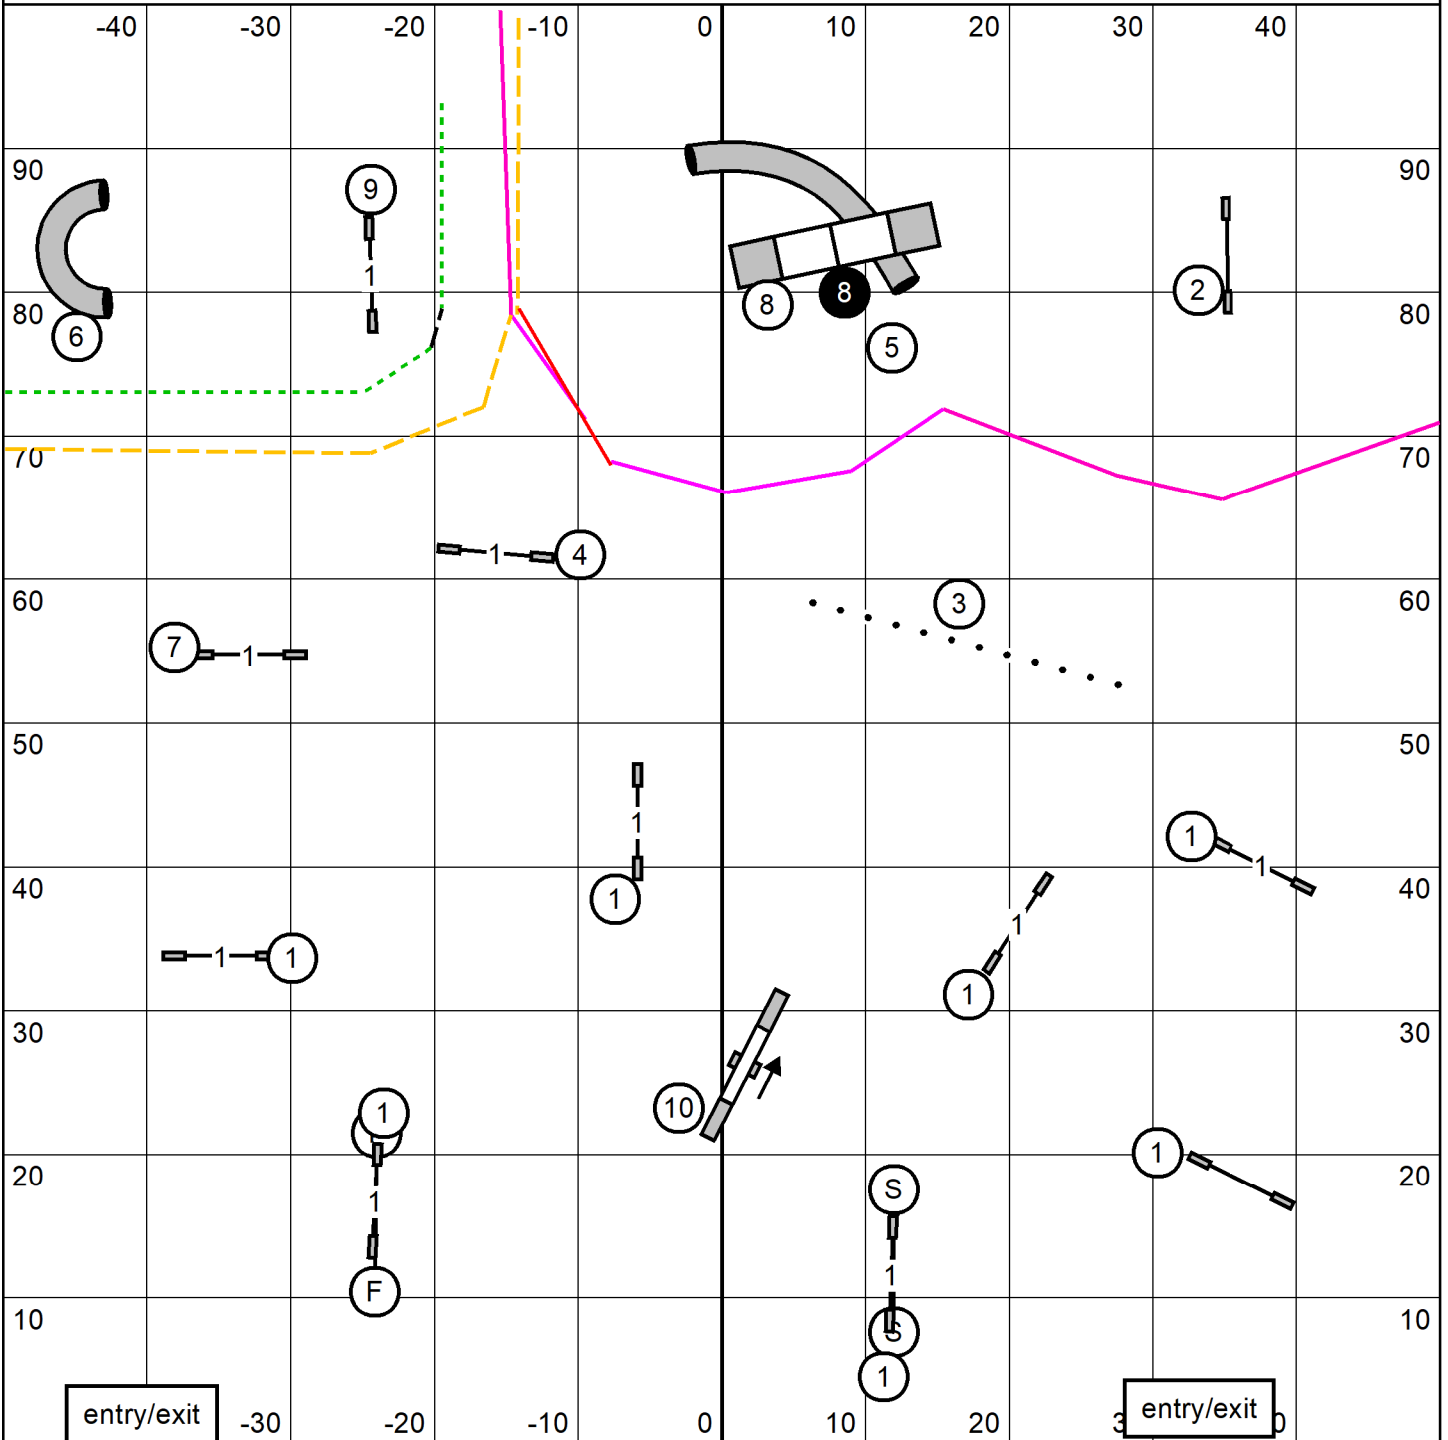

Ex-Master = 8-2-5
 Pts needed=25

Open = 9-6 or 9-6 Pts needed = 20
 8 is bidirectional

Novice = 9-6 or 6-9 Pts needed = 15
 8 is bidirectional

Ex-Master/Open/Novice FAST

Valley Hills Old Time Dance Club
 Sunday December 10, 2023
 FAST
 Judge: Cindy Blanton