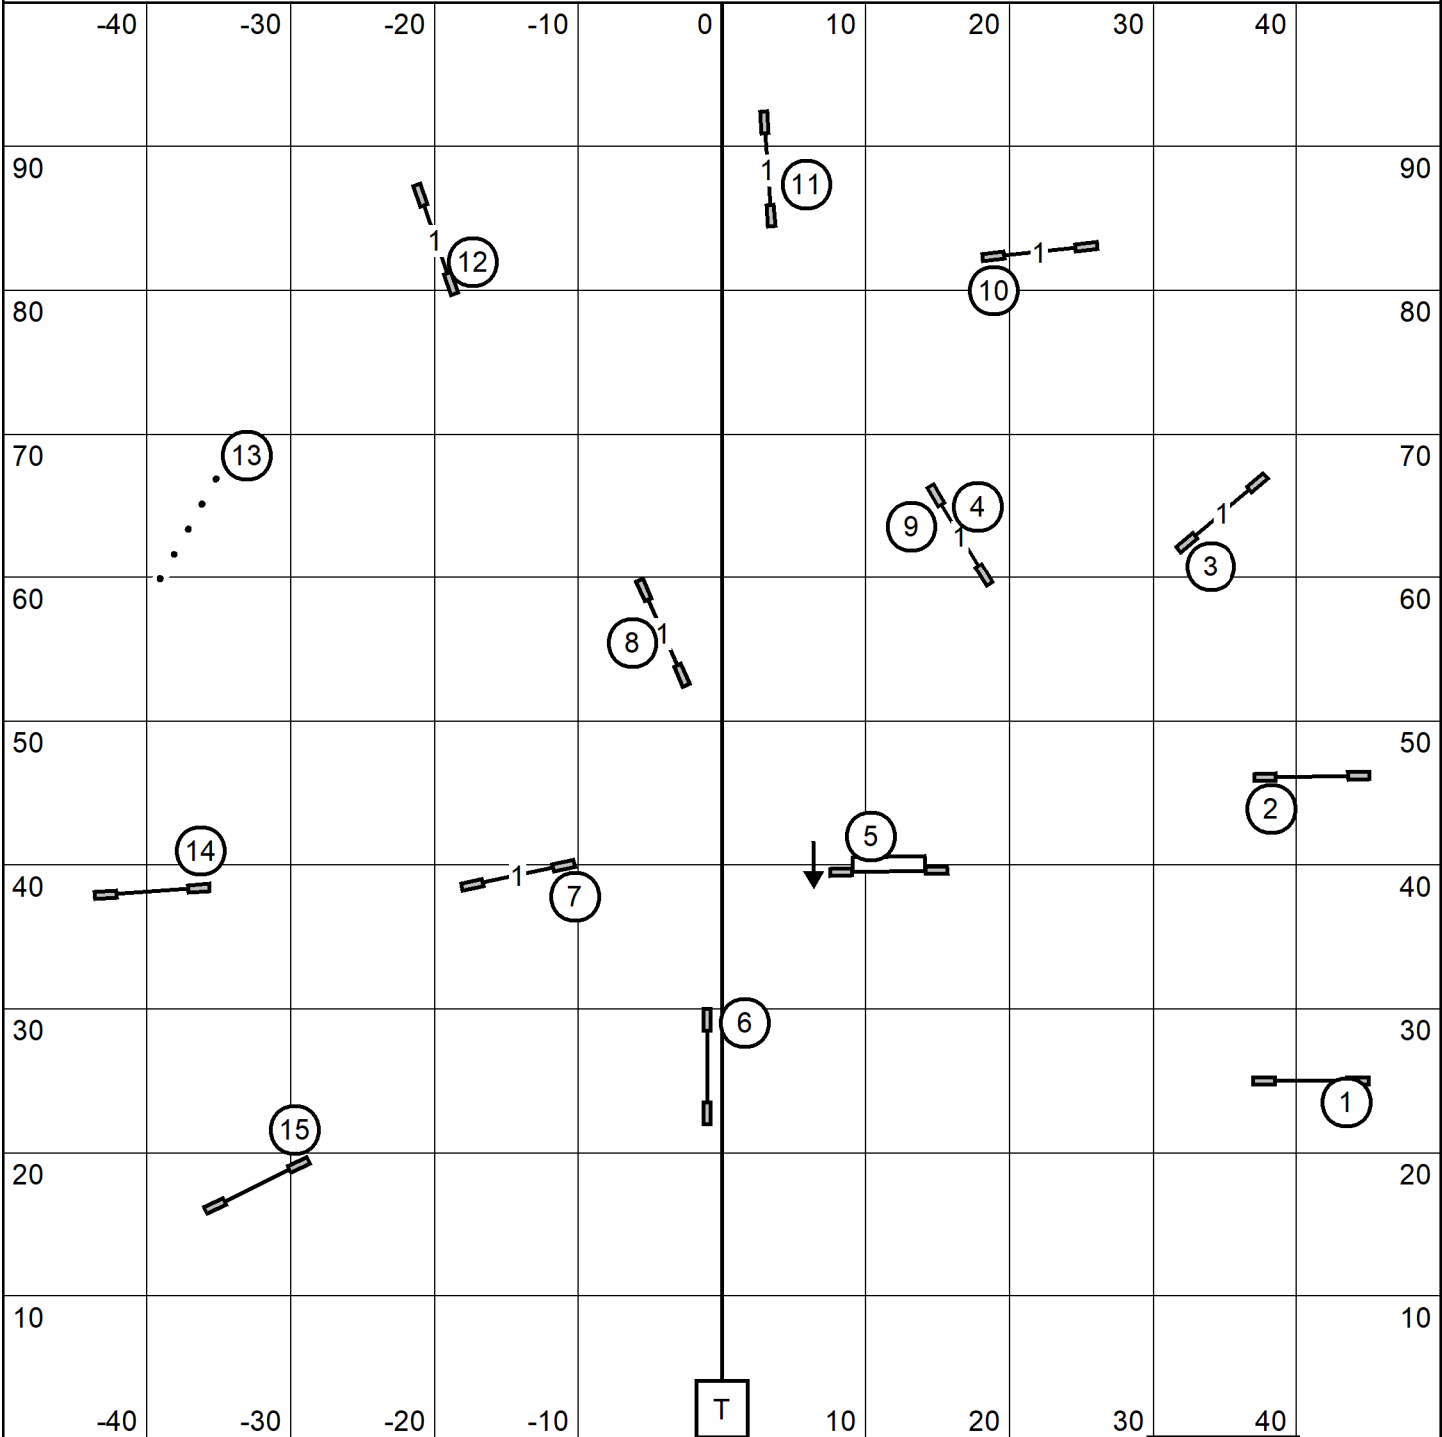

Novice JWW

entry/exit

Valley Hills Obedience Club
Sunday December 10, 2023
Novice JWW
Judge: Cindy Blanton

entry/exit