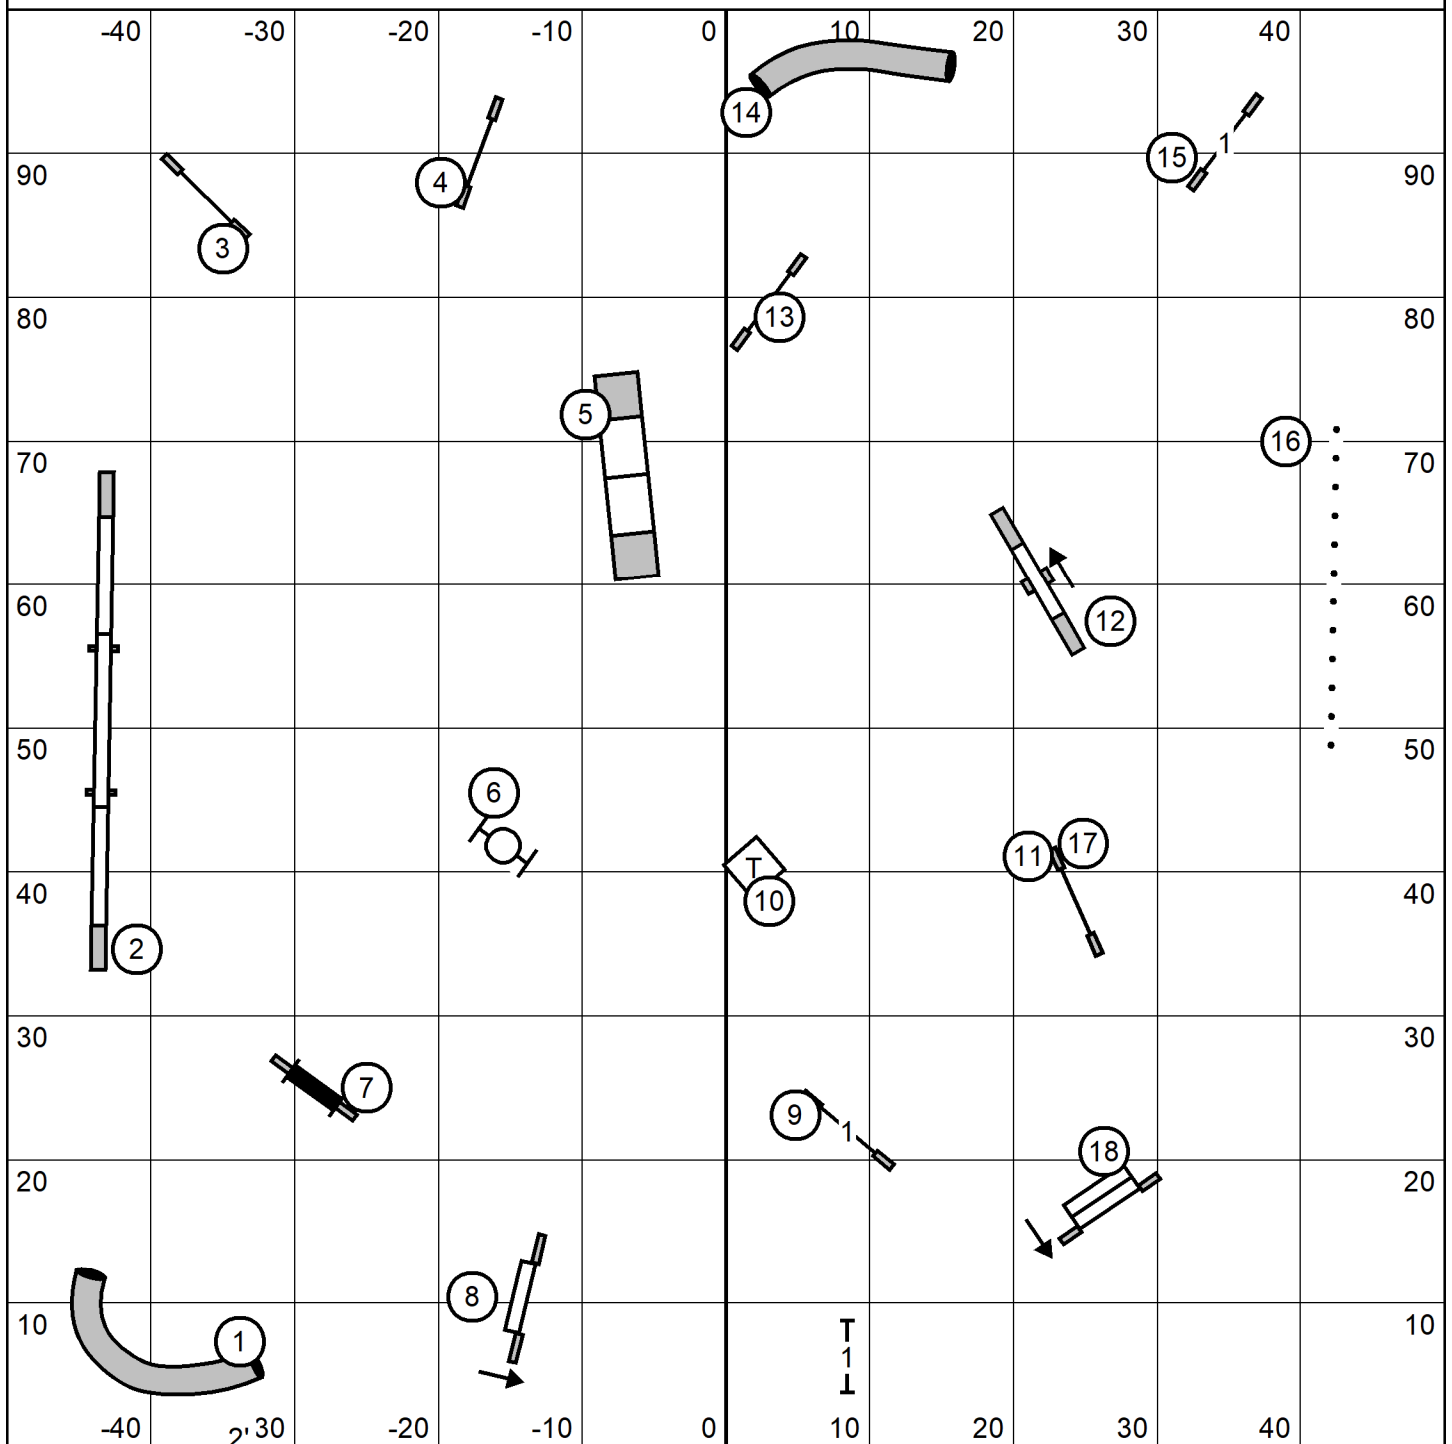

Excellent/Master Standard

entry/exit

Valley Hills Obedience Club
Sunday December 10, 2023
Excellent/Master Standard
Judge: Cindy Blanton

T

entry/exit