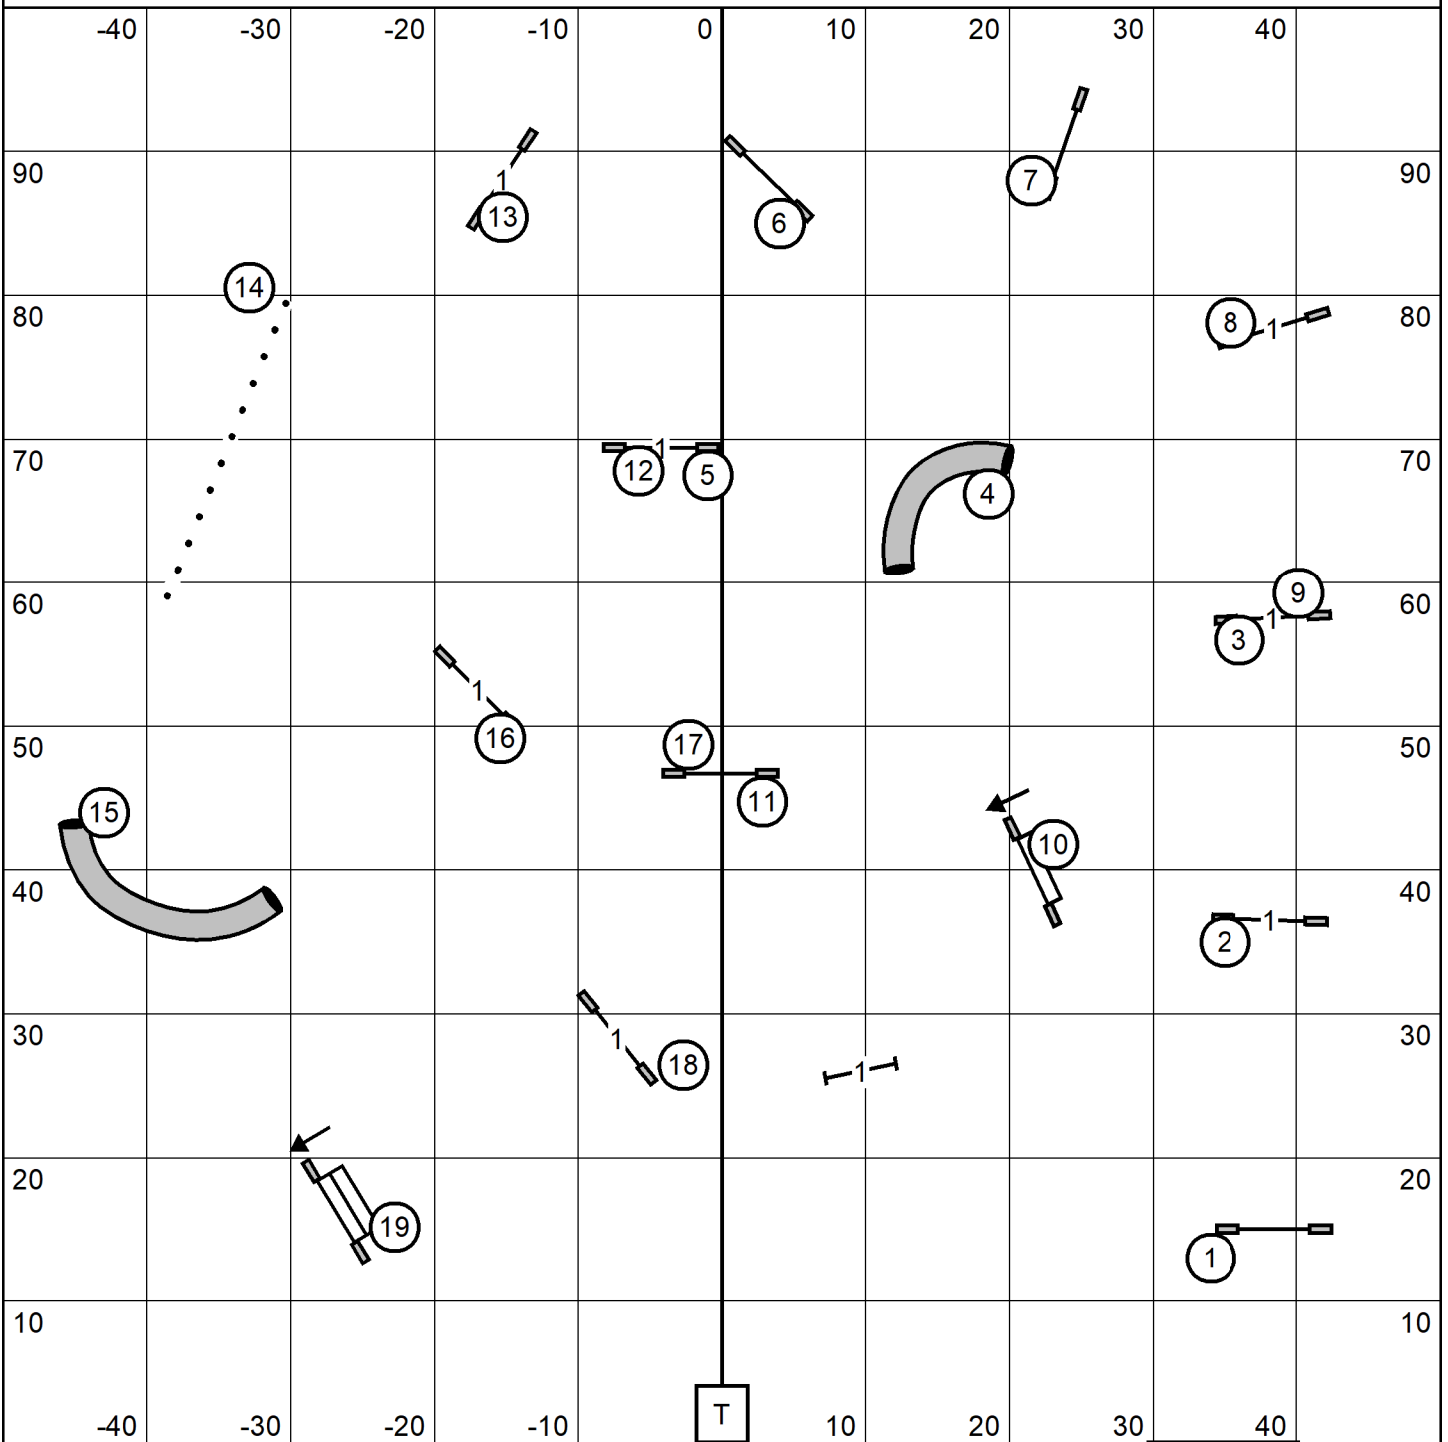

Excellent/Master JWW

entry/exit

Valley Hills Obedience Club
Sunday December 10, 2023
Excellent/Master JWW
Judge: Cindy Blanton

entry/exit