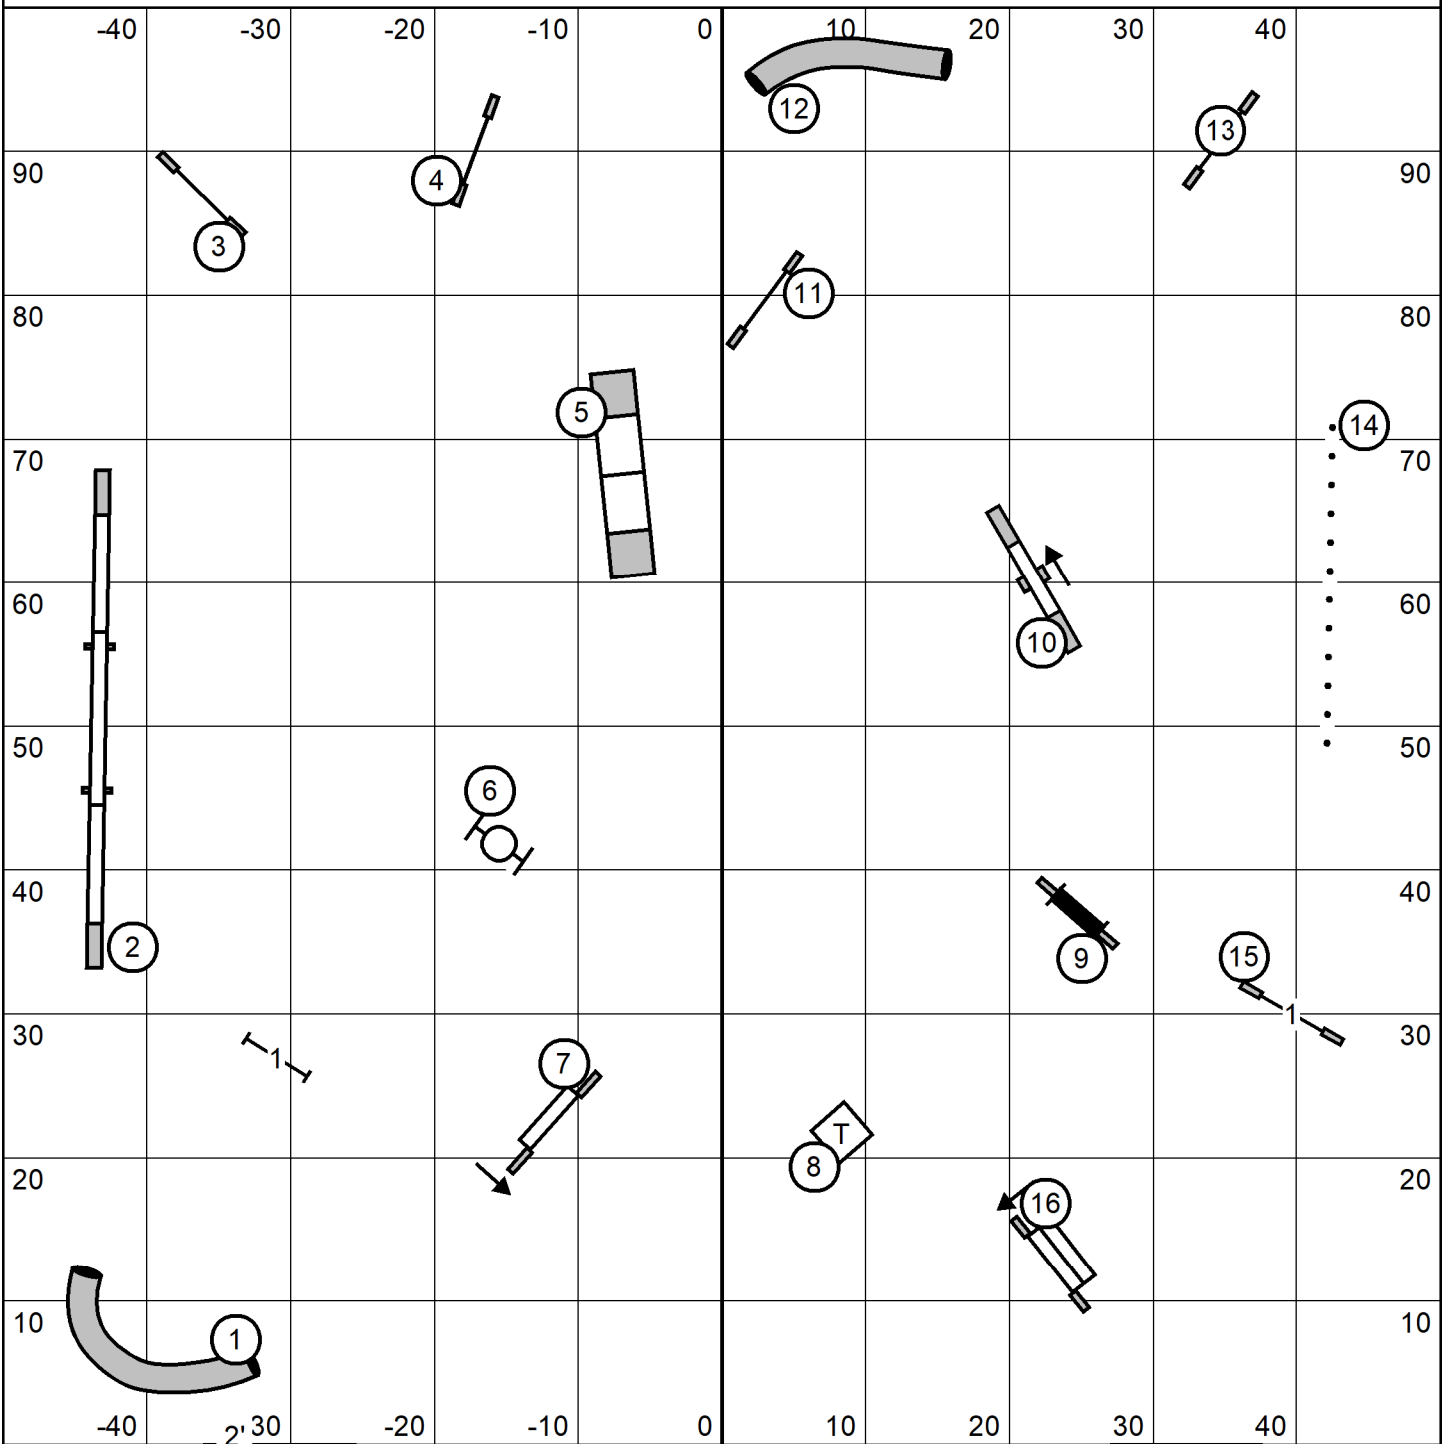

Open Standard

entry/exit

Valley Hills Obedience Club
Sunday December 10, 2023
Open Standard
Judge: Cindy Blanton

T

entry/exit