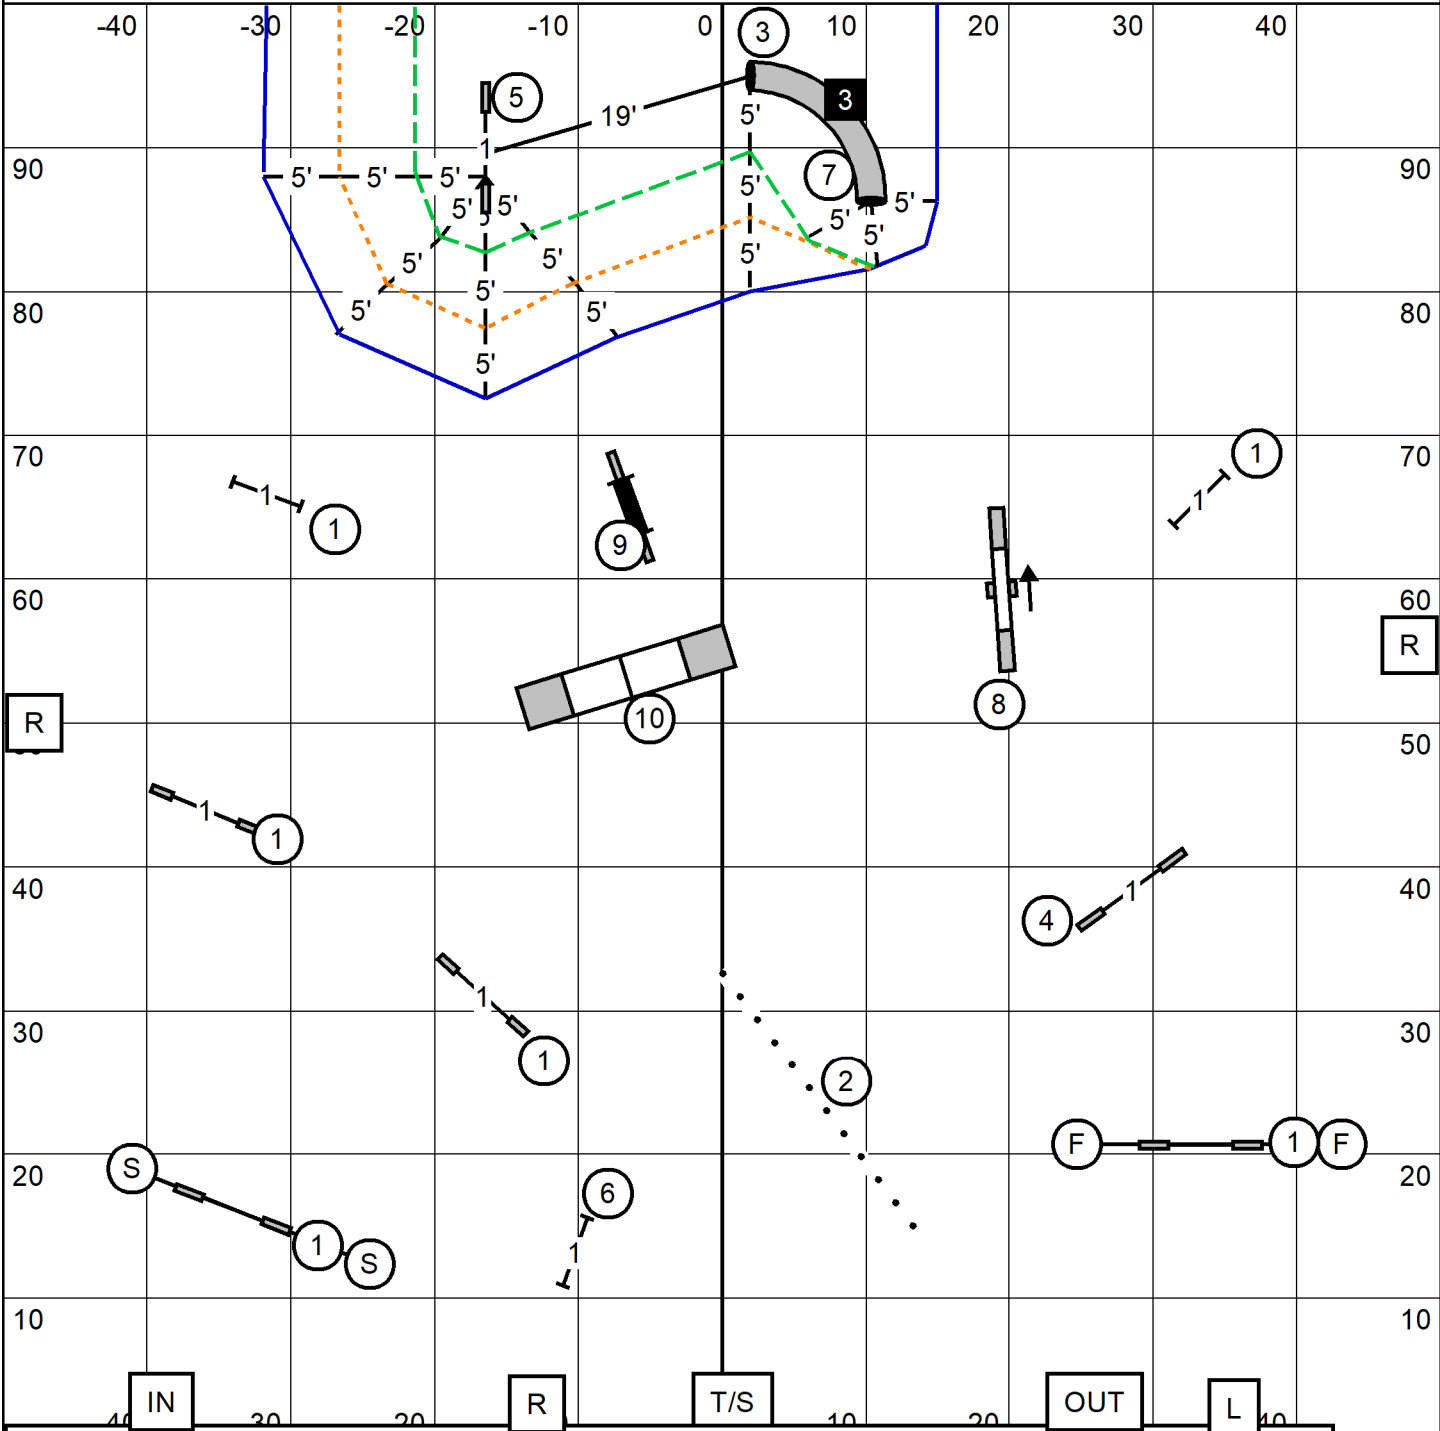

Send Bonus
 E/M 7-5-3 Blue line = 15 + 20 = 35
 Open 7-5 Red line = 12 + 20 = 32
 Novice 7-5 Green line = 12 + 20 = 32

Poodle Club of Southern Calif.
 2024
 Stone Pony Ranch.

FAST All Levels
 Judge, Jeff Kogen

Thursday February 22,