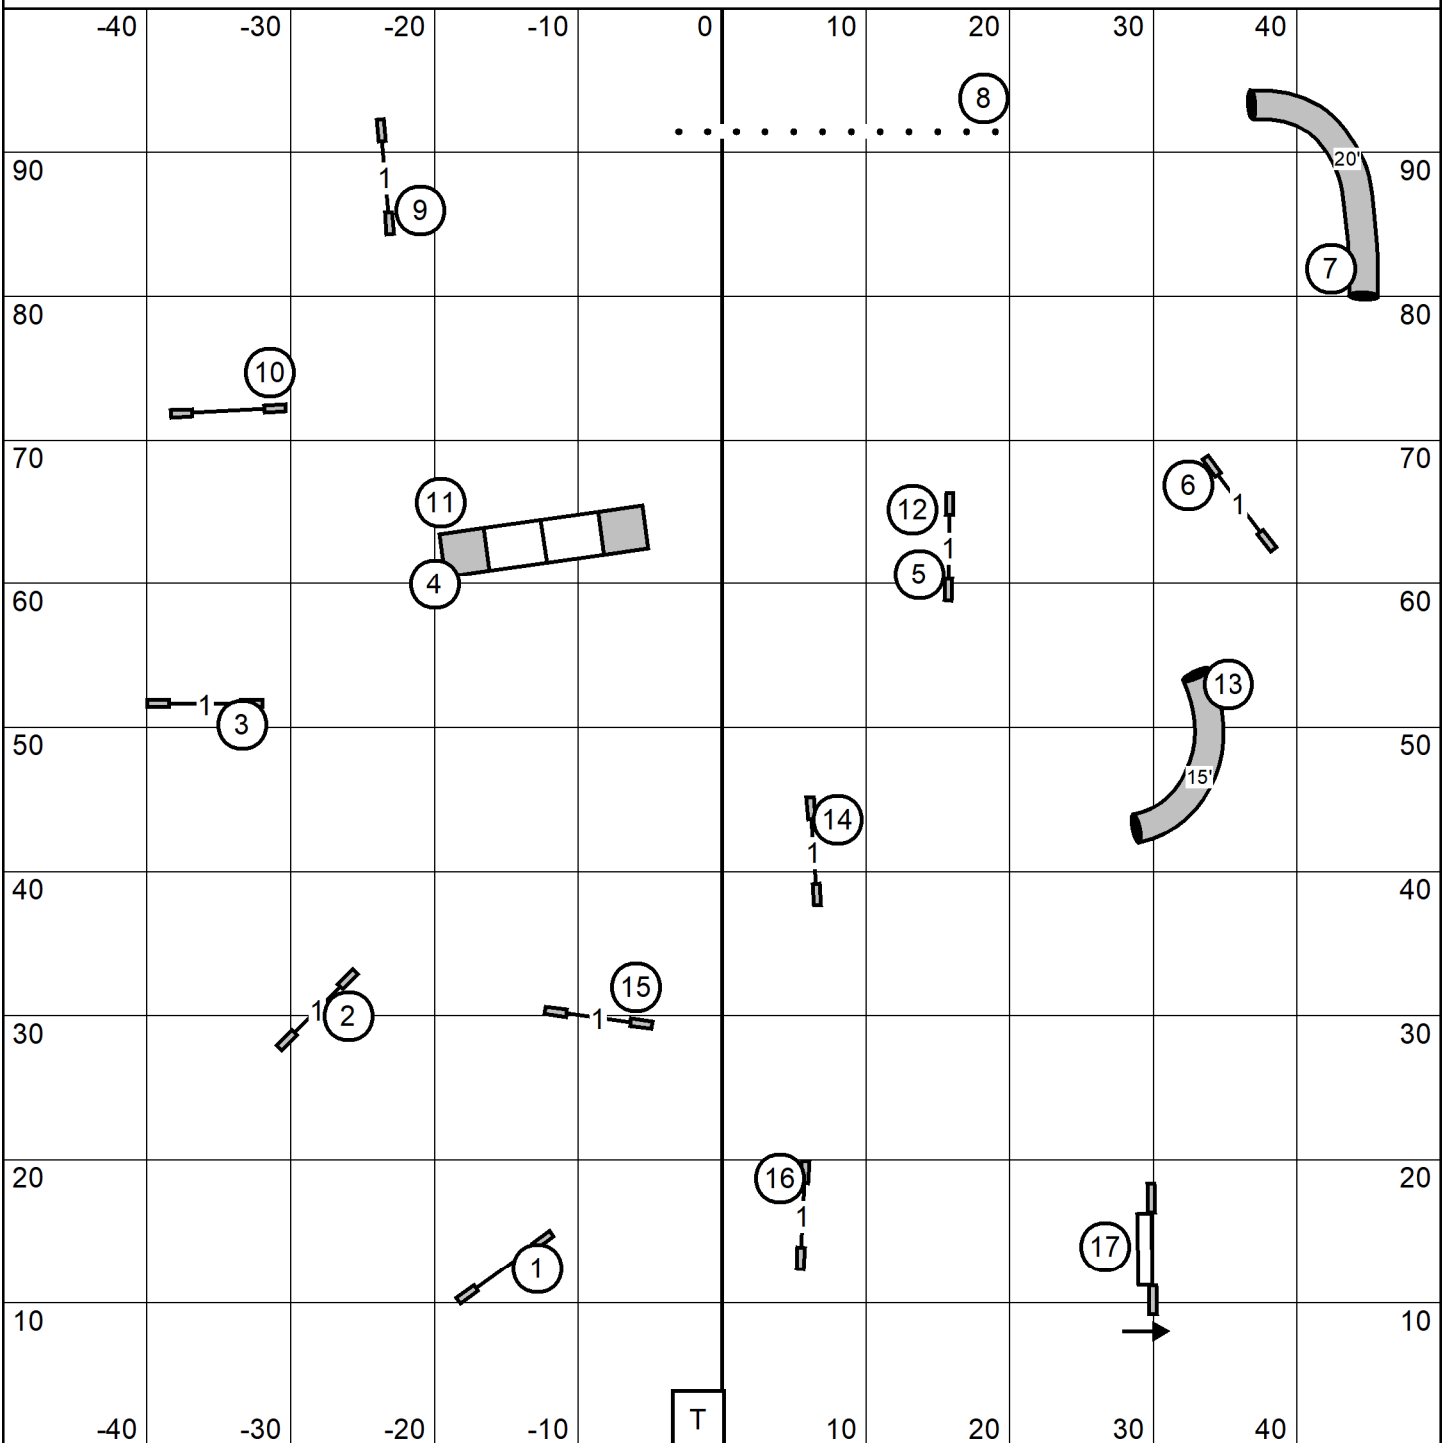

T2B

entry/exit

Border Collie Club of Greater L.A.
 Friday March 29, 2024
 T2B
 Judge: Cindy Blanton

entry/exit