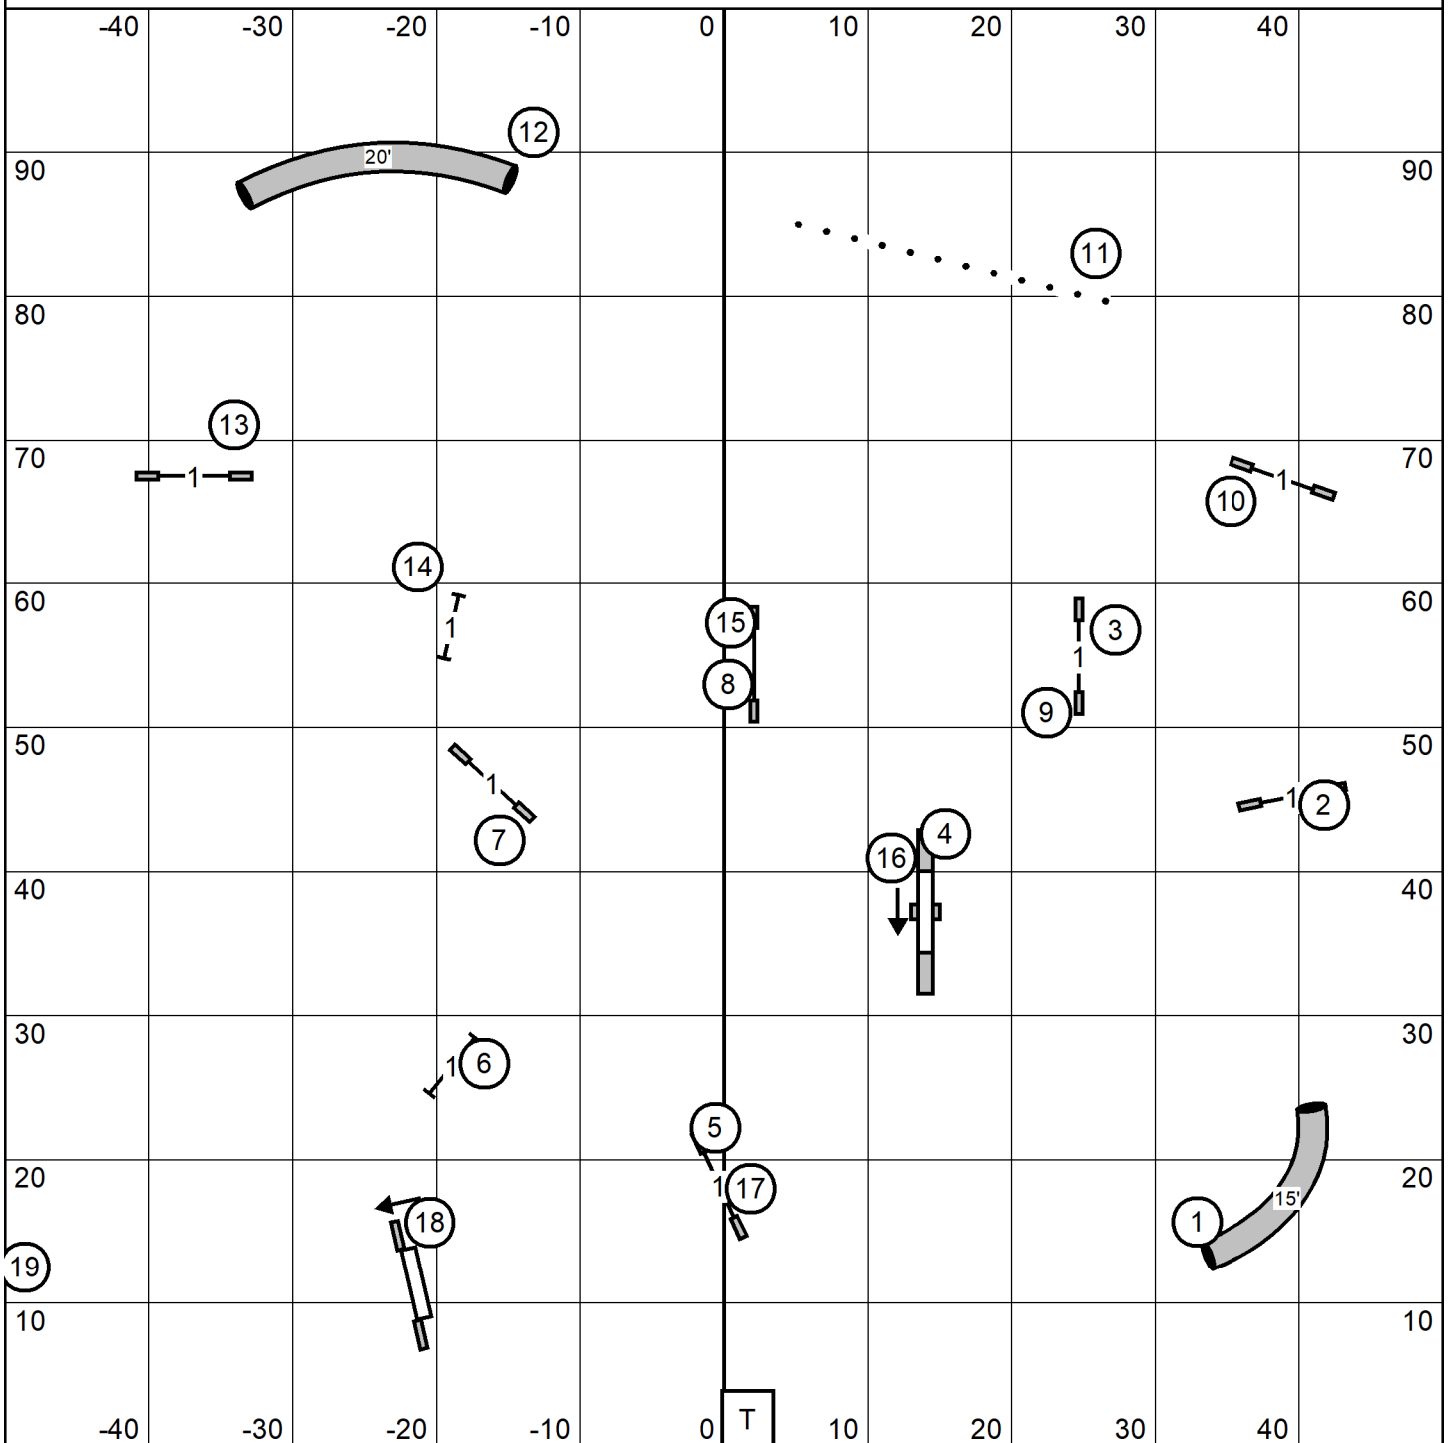

# T2B

entry/exit

Border Collie Club of Greater L.A.  
Saturday March 30, 2024  
T2B  
Judge: Cindy Blanton

entry/exit