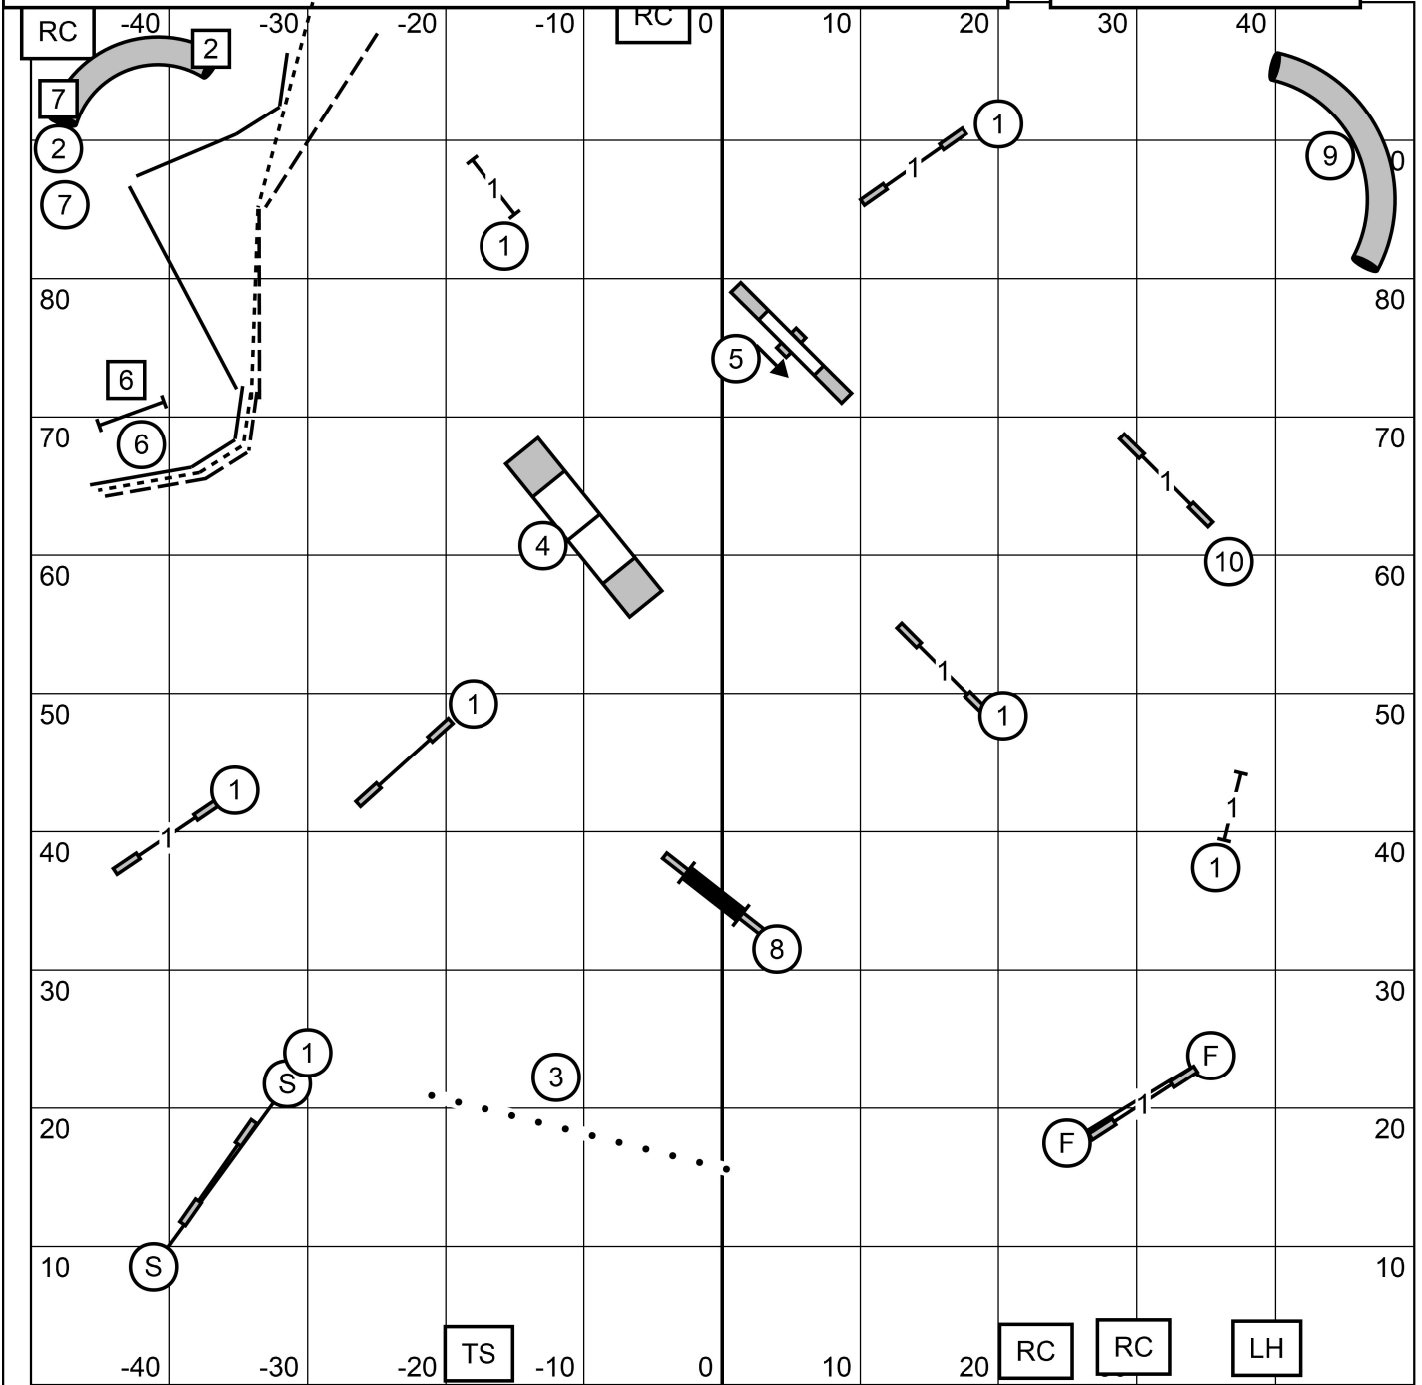

Master Send: circles: 6-7-2 OR circle 7-2-square 6 Dotted line
 Open Send: circle 6- square 7 or square 2- circle 6 Dashed line
 Novice Send circle 6- square7 or square 2- circle 6 Solid line

Regular 8" 38 seconds, 12" / 16" 35 seconds, 20" / 24" / 24" Choice 32 seconds
 Preferred 4" 41 seconds, 8" / 12" 38 seconds, 16" / 20" 35 seconds

start and finish jumps
 bidirectional

ENTER

10 All levels FAST Ring Two Poodle Club of Southern California
 Friday May 31, 2024 Brian Ferrand Outdoors, Grass.

EXIT