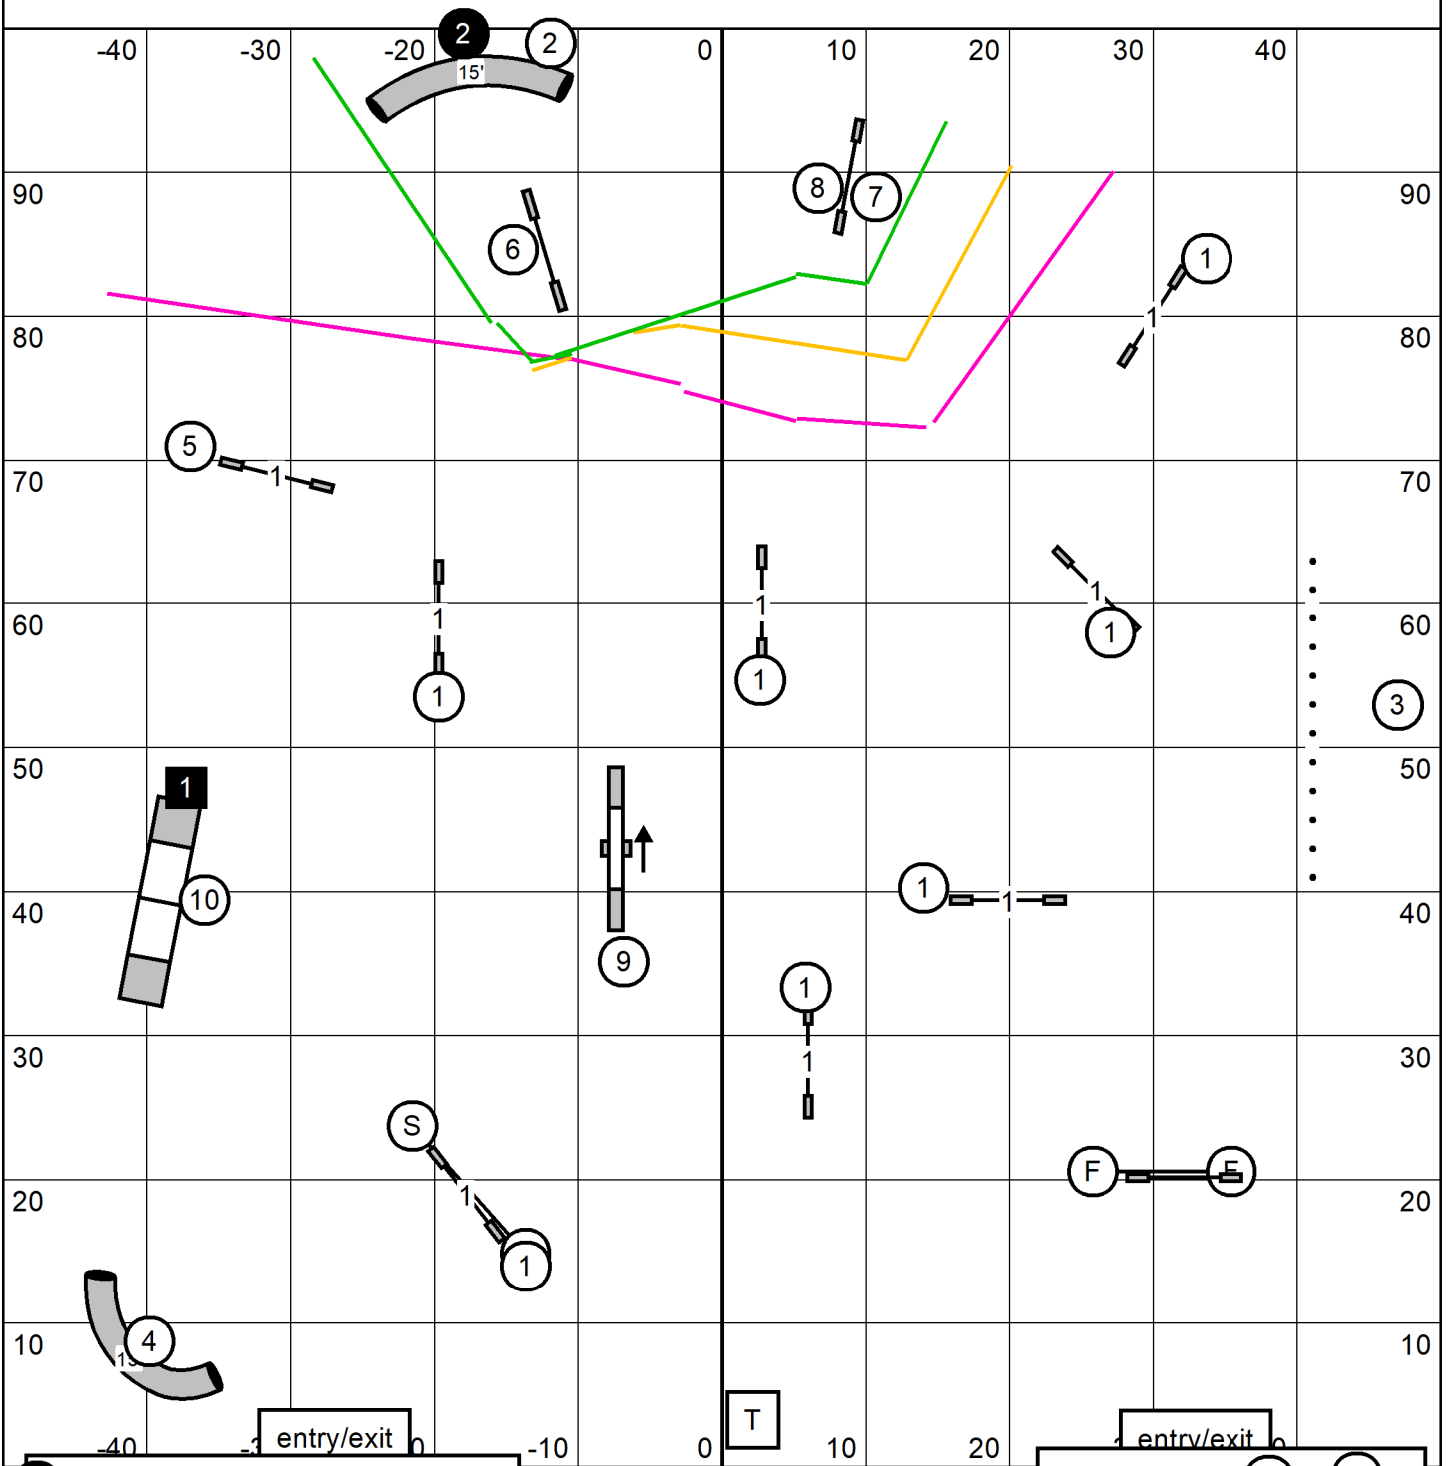

Ex-Master/Open/Novice FAST

2 bi-directional for Open and Novice

EX/Master Send pts needed = 25 7 2 6

Valley Hills Obedience Club
 Thursday July 25, 2024
 Open Standard
 Judge: Cindy Blanton

Novice Send 6 8
 Pts needed=16

OPEN Send 6 8
 Pts needed=21