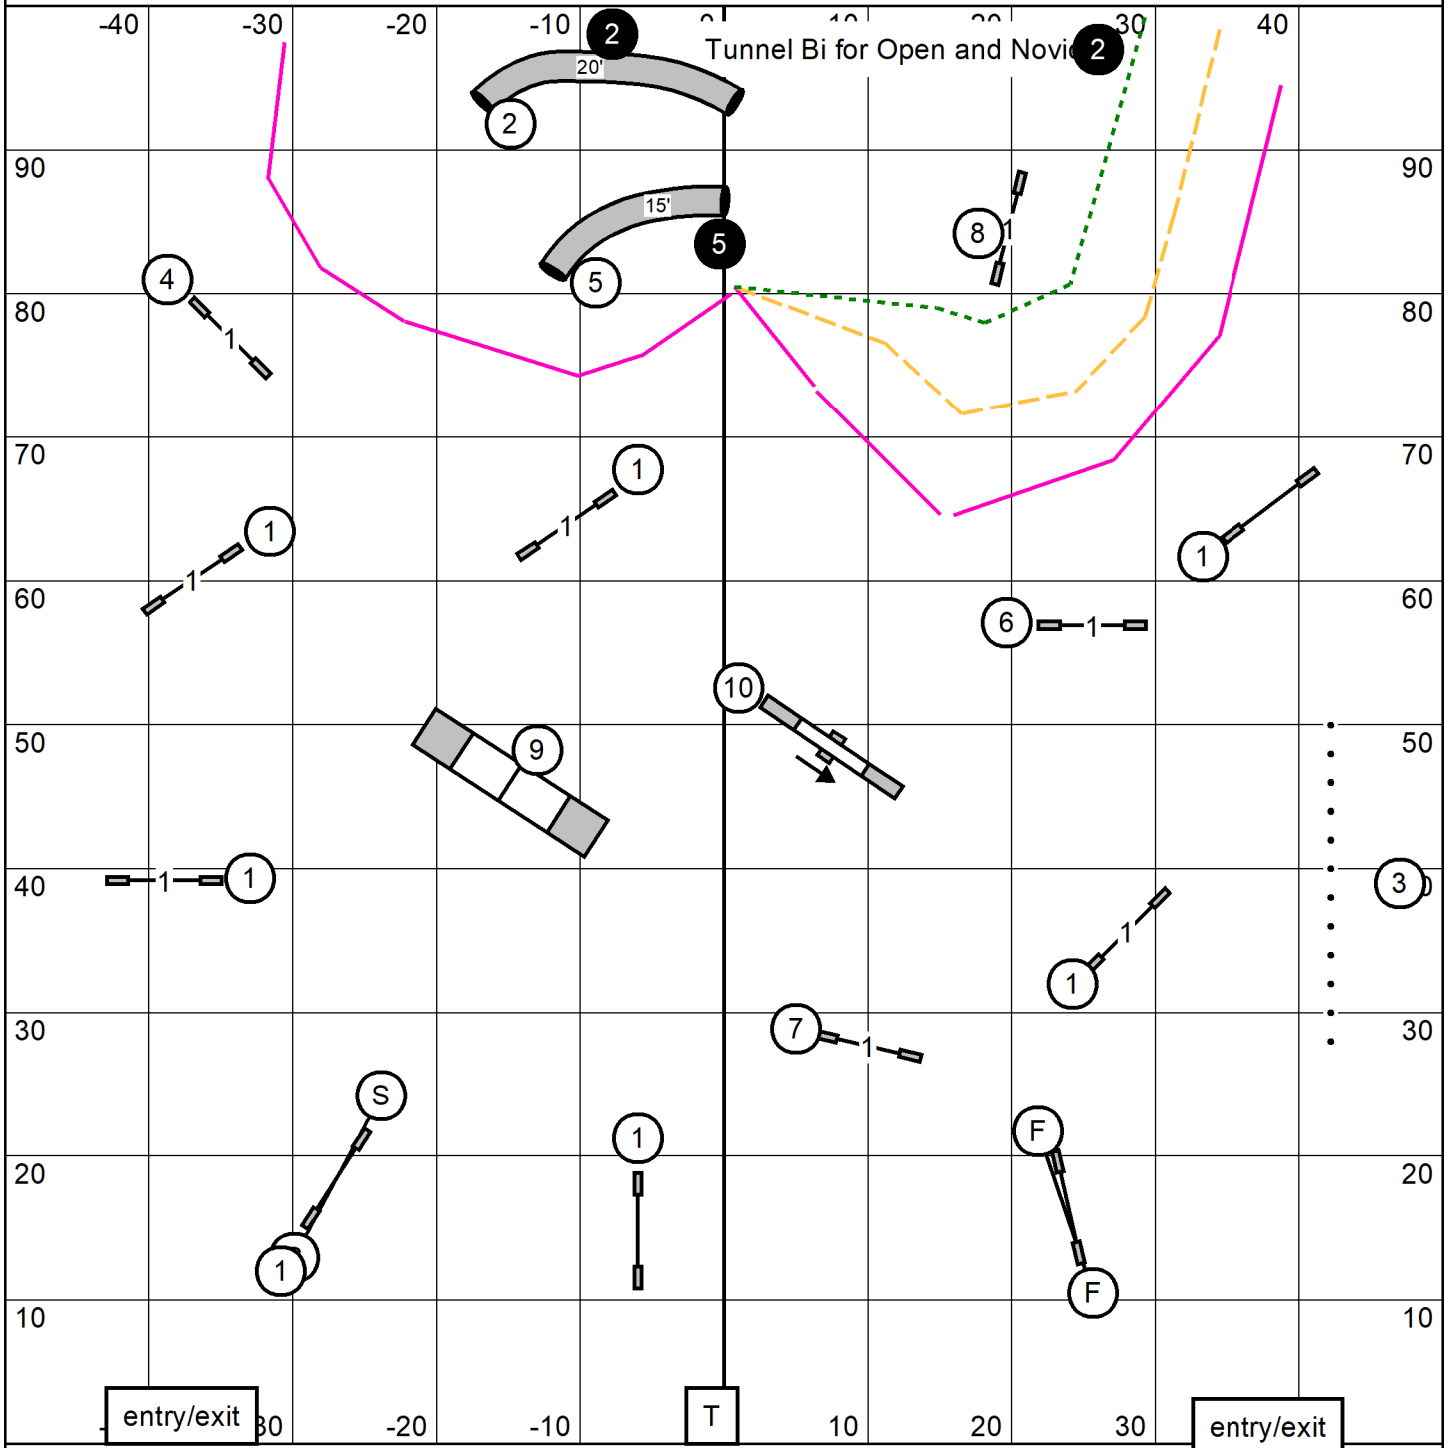

Ex-Master (2) (8) (5) ——— Pts needed=25

Novice = (5) (8) - - - - in flow Pts needed = 17

Open = (5) (8) - - - - in flow Pts needed = 22

# Ex-Master/Open/Novice FAST

Border Collie Club of Greater L.A  
Sunday July 28, 2024  
FAST  
Judge: Cindy Blanton