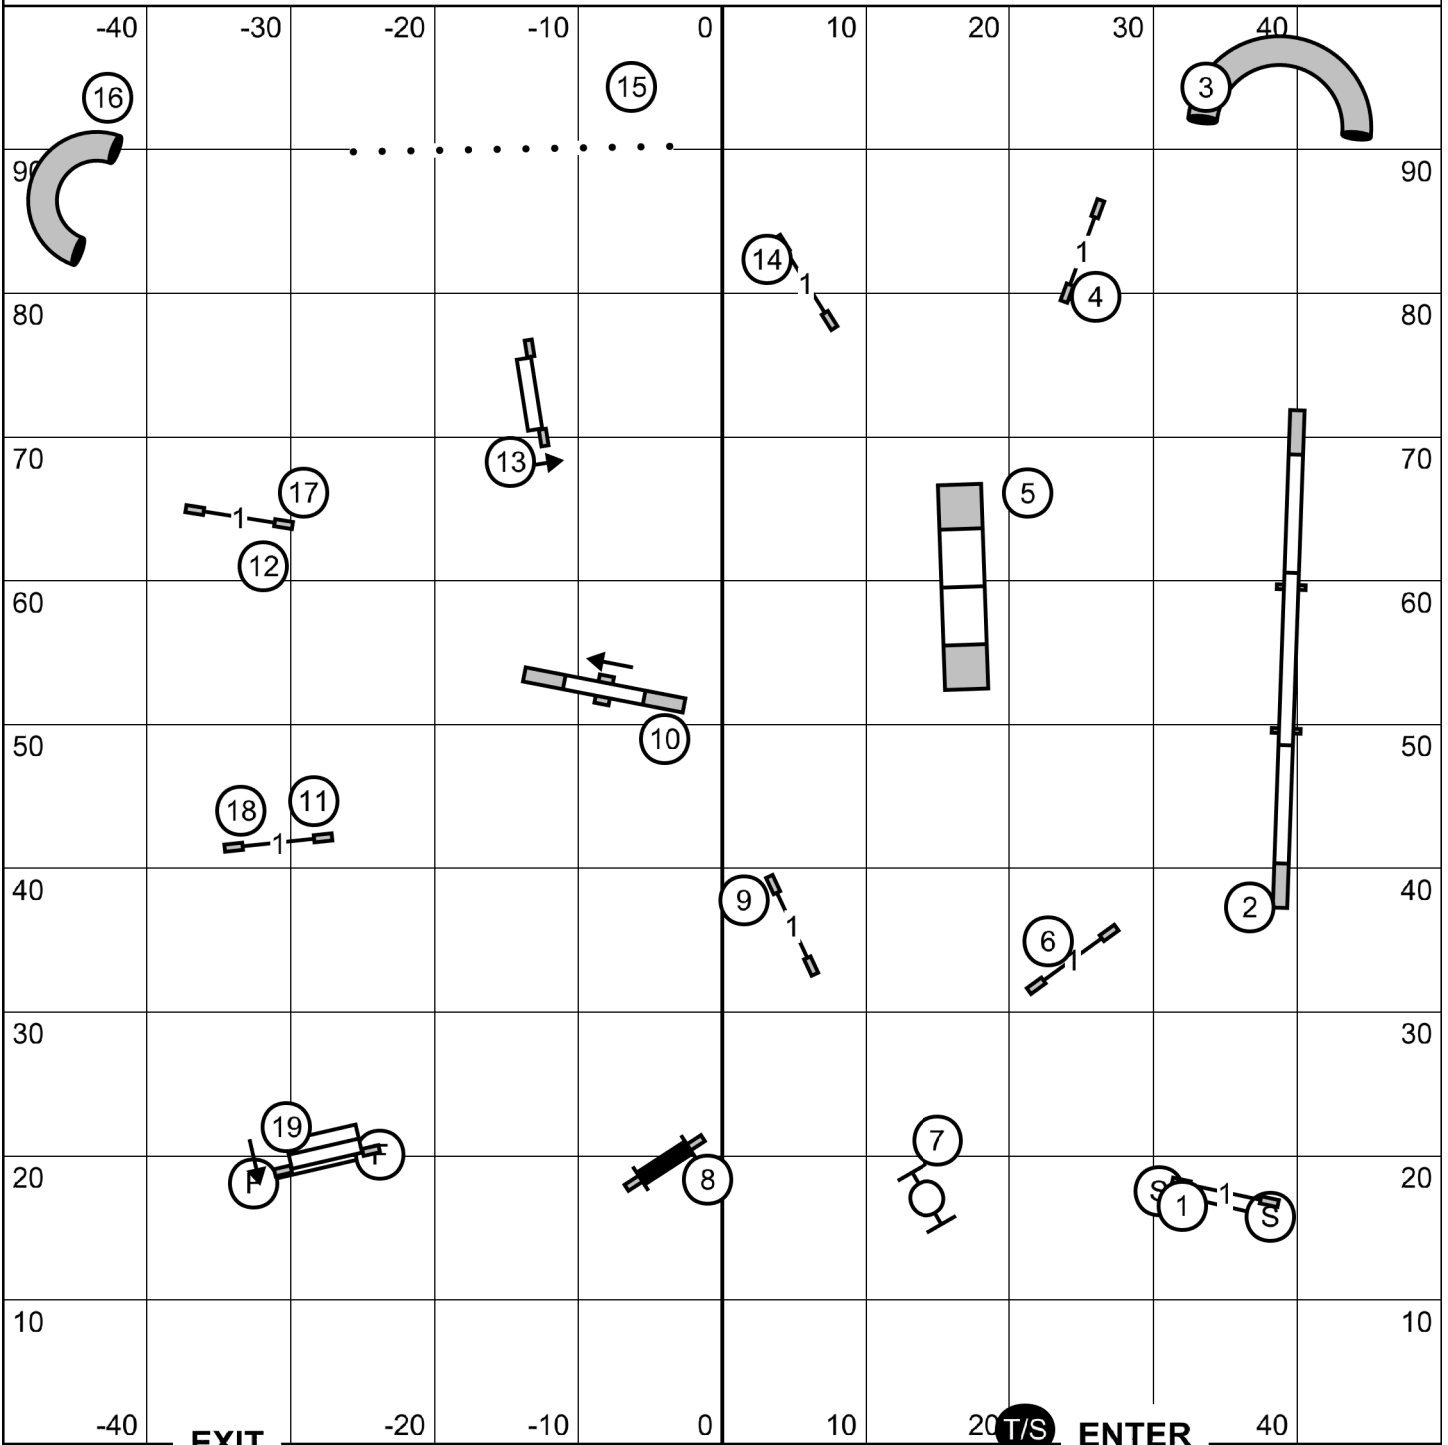

German Shepherd Club of Gabriel Valley  
 Agility Trial - Stone Pony Ranch  
 Moorpark, California  
 Thursday, September 19, 2024

**Master Excellent Standard**  
 Ring: 100' X 100'  
 Outdoors on Grass

Judge: Candy Nettles

EXIT

T/S

ENTER

Please enter when the dog in the ring is at #18