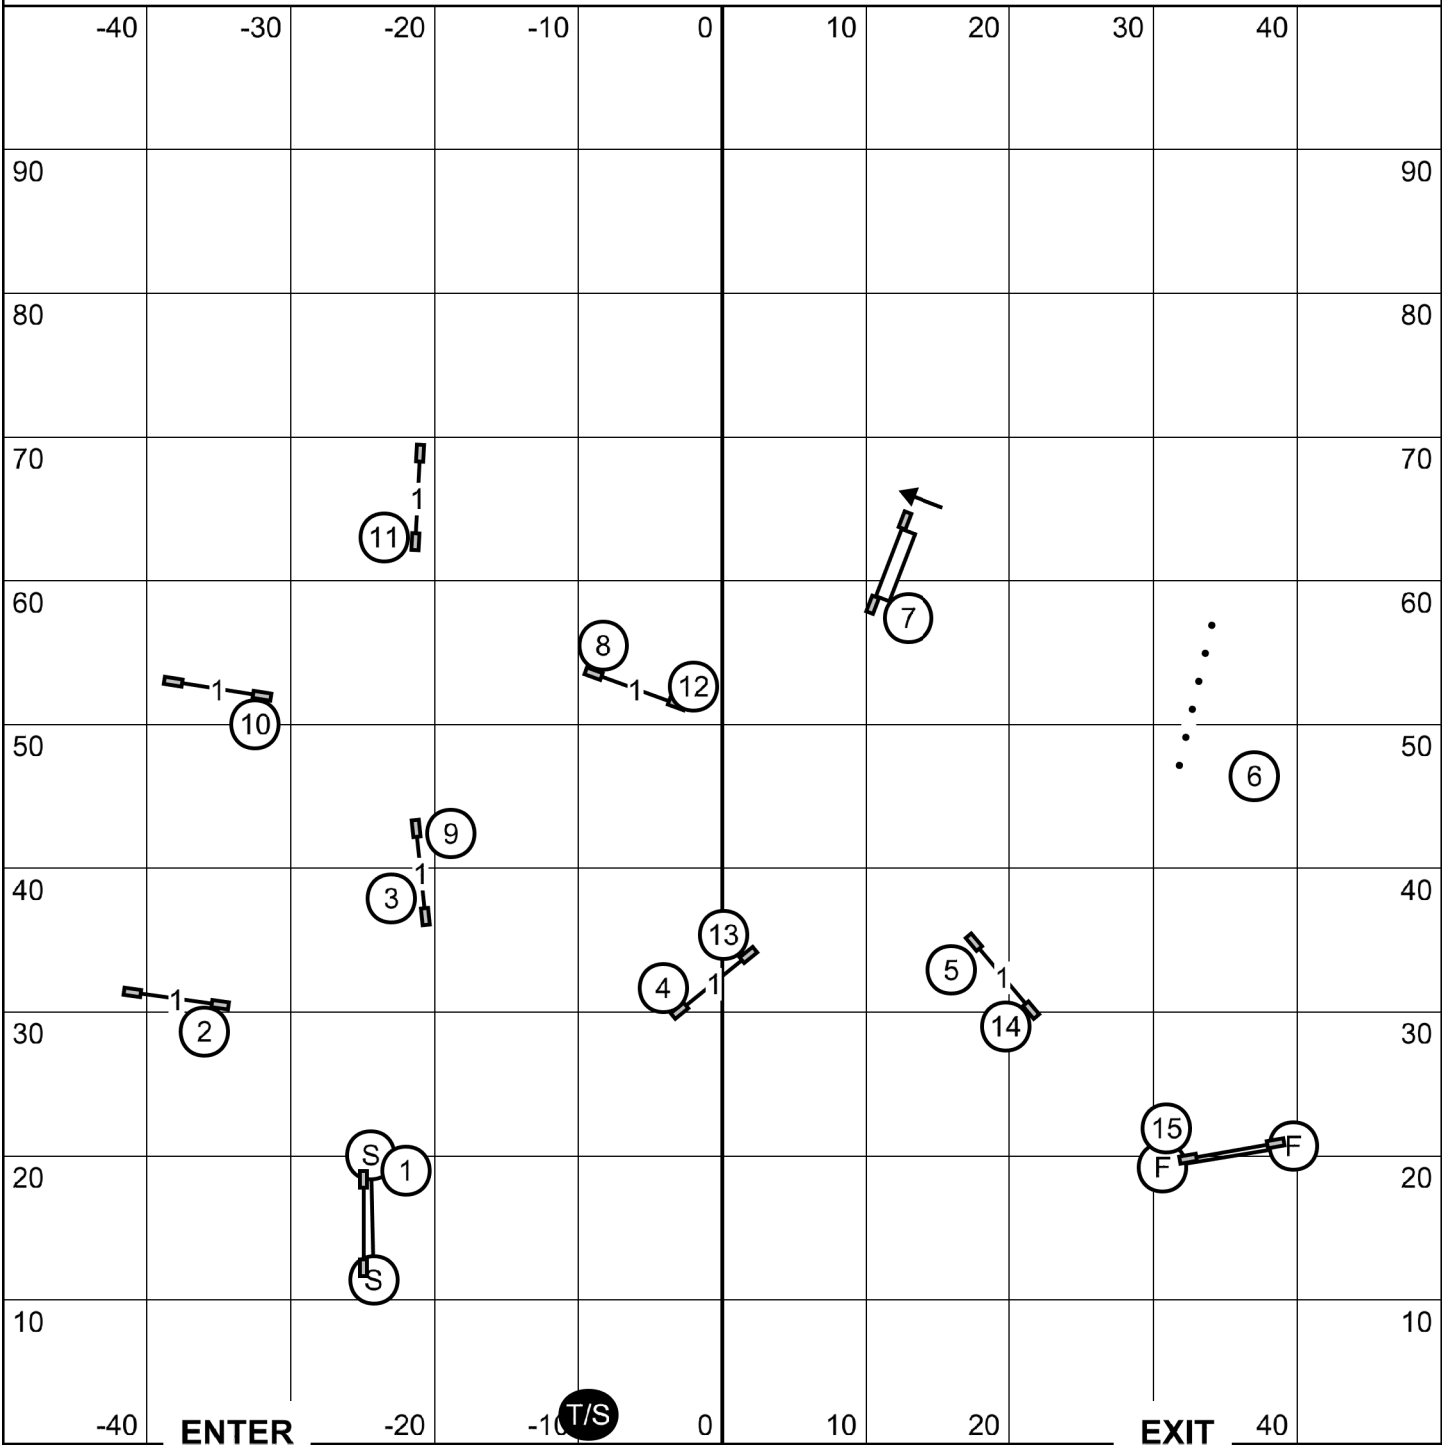

German Shepherd Club of Gabriel Valley
 Agility Trial - Stone Pony Ranch
 Moorpark, California
 Thursday, September 19, 2024

Novice JWW
 Ring: 100' X 100'
 Outdoors on Grass
 Judge: Candy Nettles

Please enter when the dog in the ring is at # 14