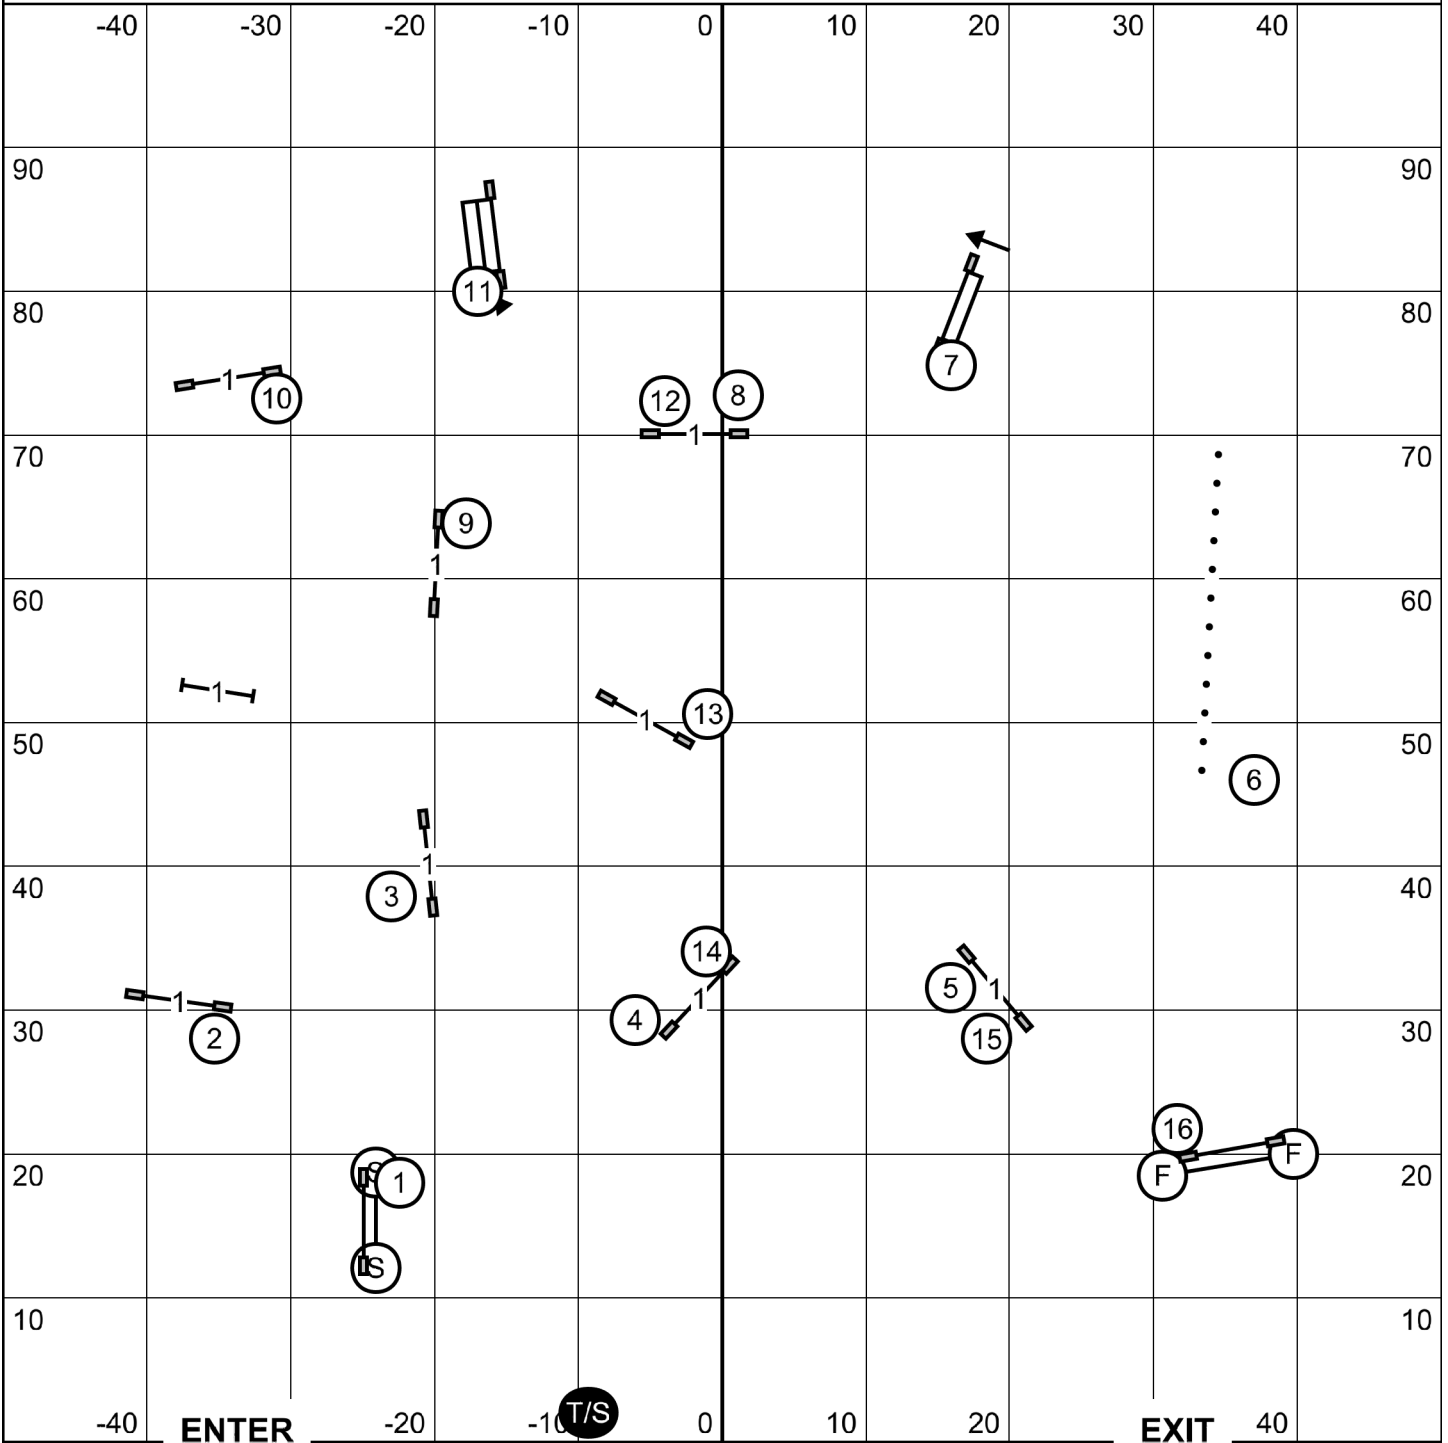

German Shepherd Club of Gabriel Valley
 Agility Trial - Stone Pony Ranch
 Moorpark, California
 Thursday, September 19, 2024

Open JWW
 Ring: 100' X 100'
 Outdoors on Grass
 Judge: Candy Nettles

Please enter when the dog in the ring is at # 15