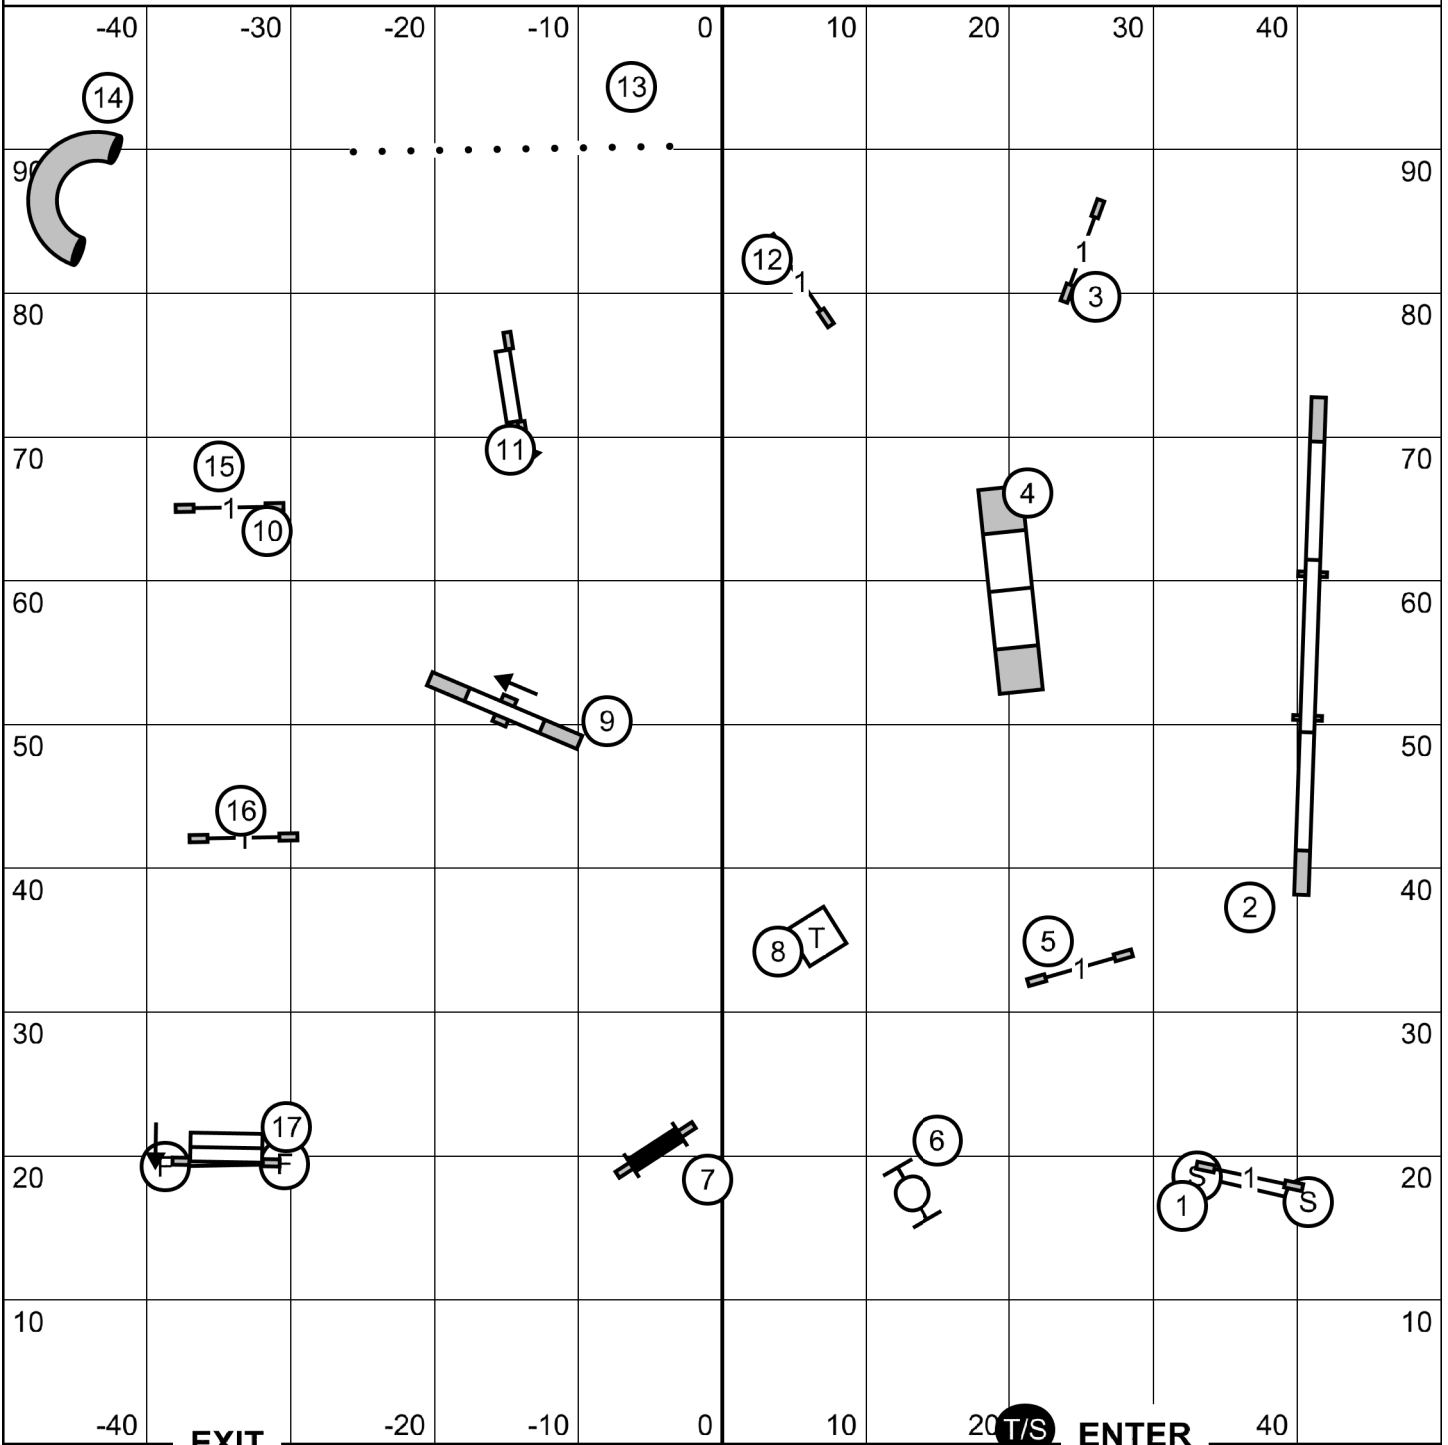

German Shepherd Club of Gabriel Valley
 Agility Trial - Stone Pony Ranch
 Moorpark, California
 Thursday, September 19, 2024

Open Standard
 Ring: 100' X 100'
 Outdoors on Grass

Judge: Candy Nettles

Please enter when the dog in the ring is at #16