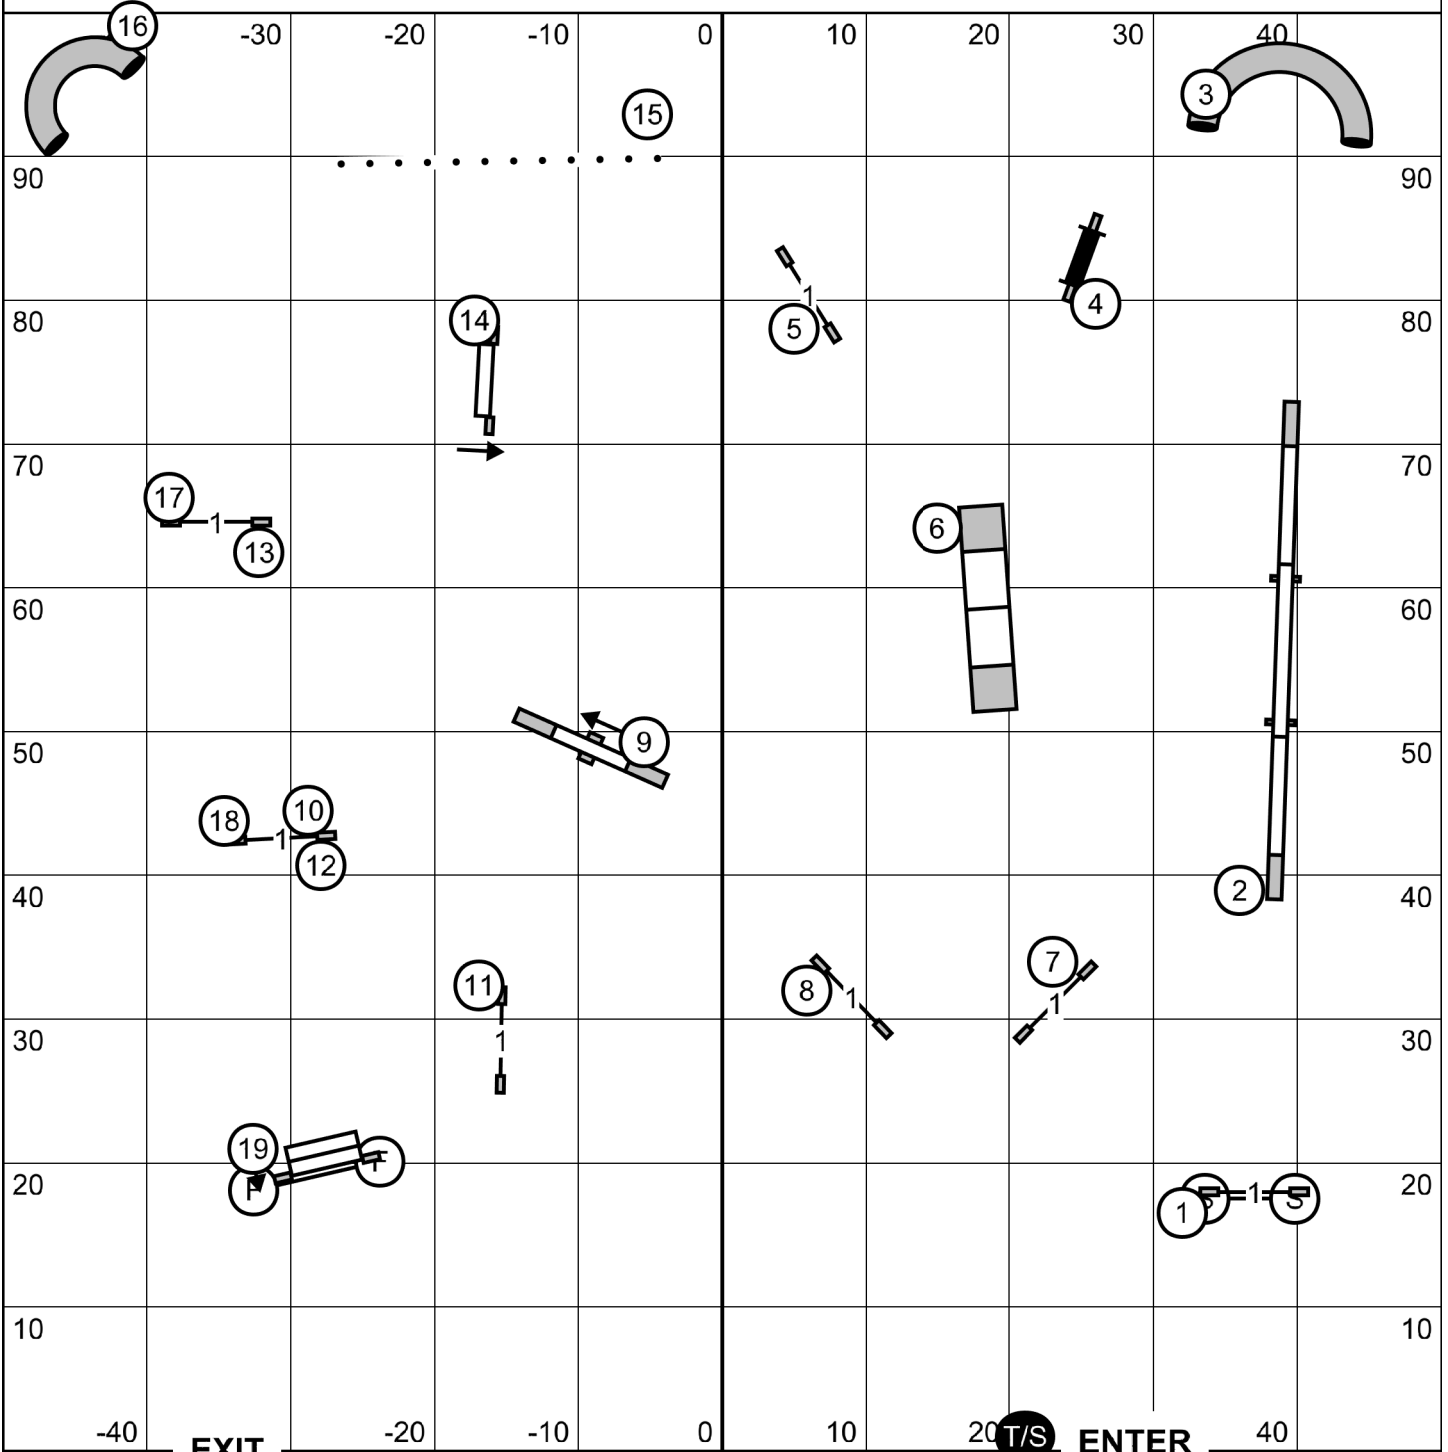

German Shepherd Club of Gabriel Valley
 Agility Trial - Stone Pony Ranch
 Moorpark, California
 Thursday, September 19, 2024

Premier Standard
 Ring: 100' X 100'
 Outdoors on Grass

Judge: Candy Nettles

Please enter when the dog in the ring is at #18