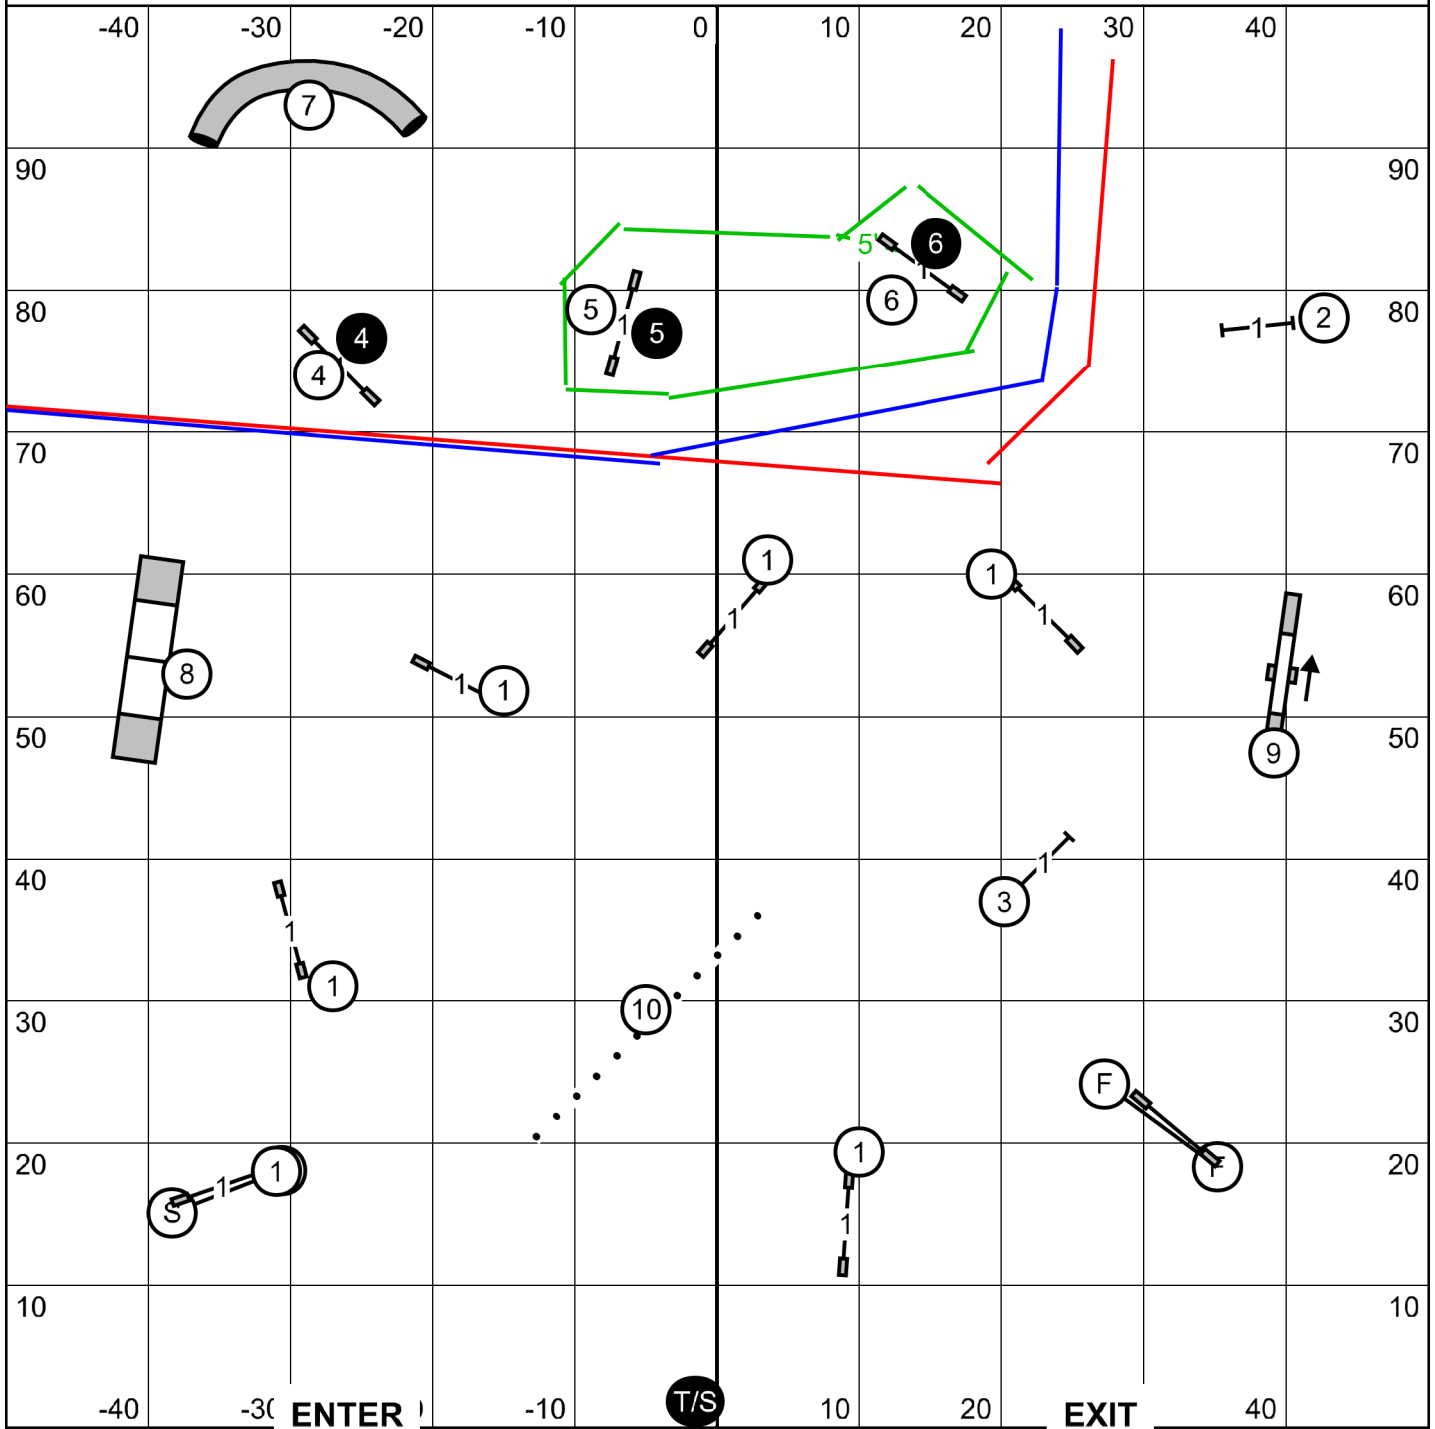

German Shepherd Club of Gabriel Valley
 Agility Trial - Stone Pony Ranch
 Moorpark, California
 Wednesday, September 18, 2024

FAST (All Levels)
 Ring: 100' X 100'
 Outdoors on Grass

Judge: Candy Nettles

Excellent = White 4-5-6 or Black 6-5-4 = 15 Pts, + Bonus (20 Pts) = 35 Pts, 60 Pts Needed to Q

Open Send = White 4-5-6 or Black 6-5-4 = 15 Pts, Plus Bonus (20Pts) = 35 Pts, 55 Pts Needed to Q

Novice Send = White 5-6 or Black 6-5 = 11 Pts, + Bonus (20pts) = 31Pts, 50 Pts, Needed to Q