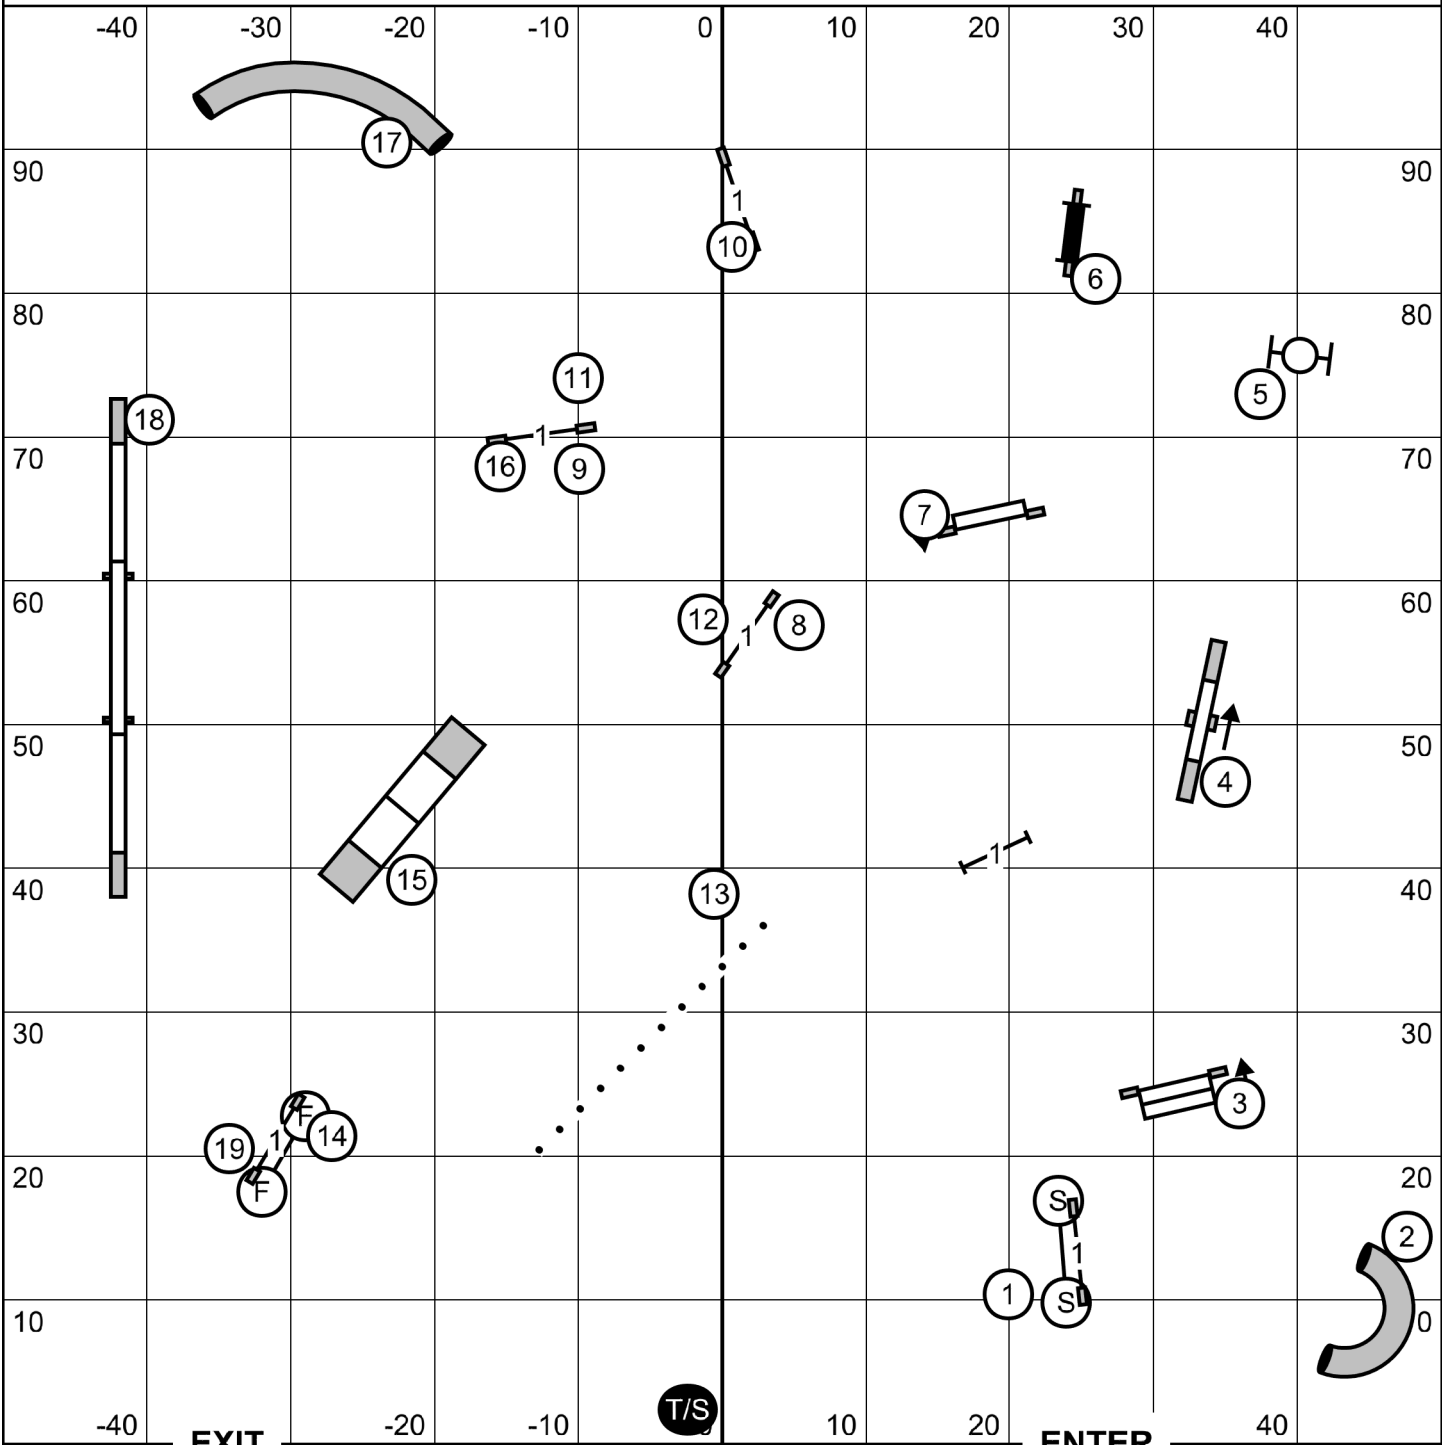

German Shepherd Club of Gabriel Valley
 Agility Trial - Stone Pony Ranch
 Moorpark, California
 Wednesday, September 18, 2024

Master Excellent Standard
 Ring: 100' X 100'
 Outdoors on Grass
 Judge: Candy Nettles

EXIT

ENTER

Please enter when the dog in the ring is at # 18