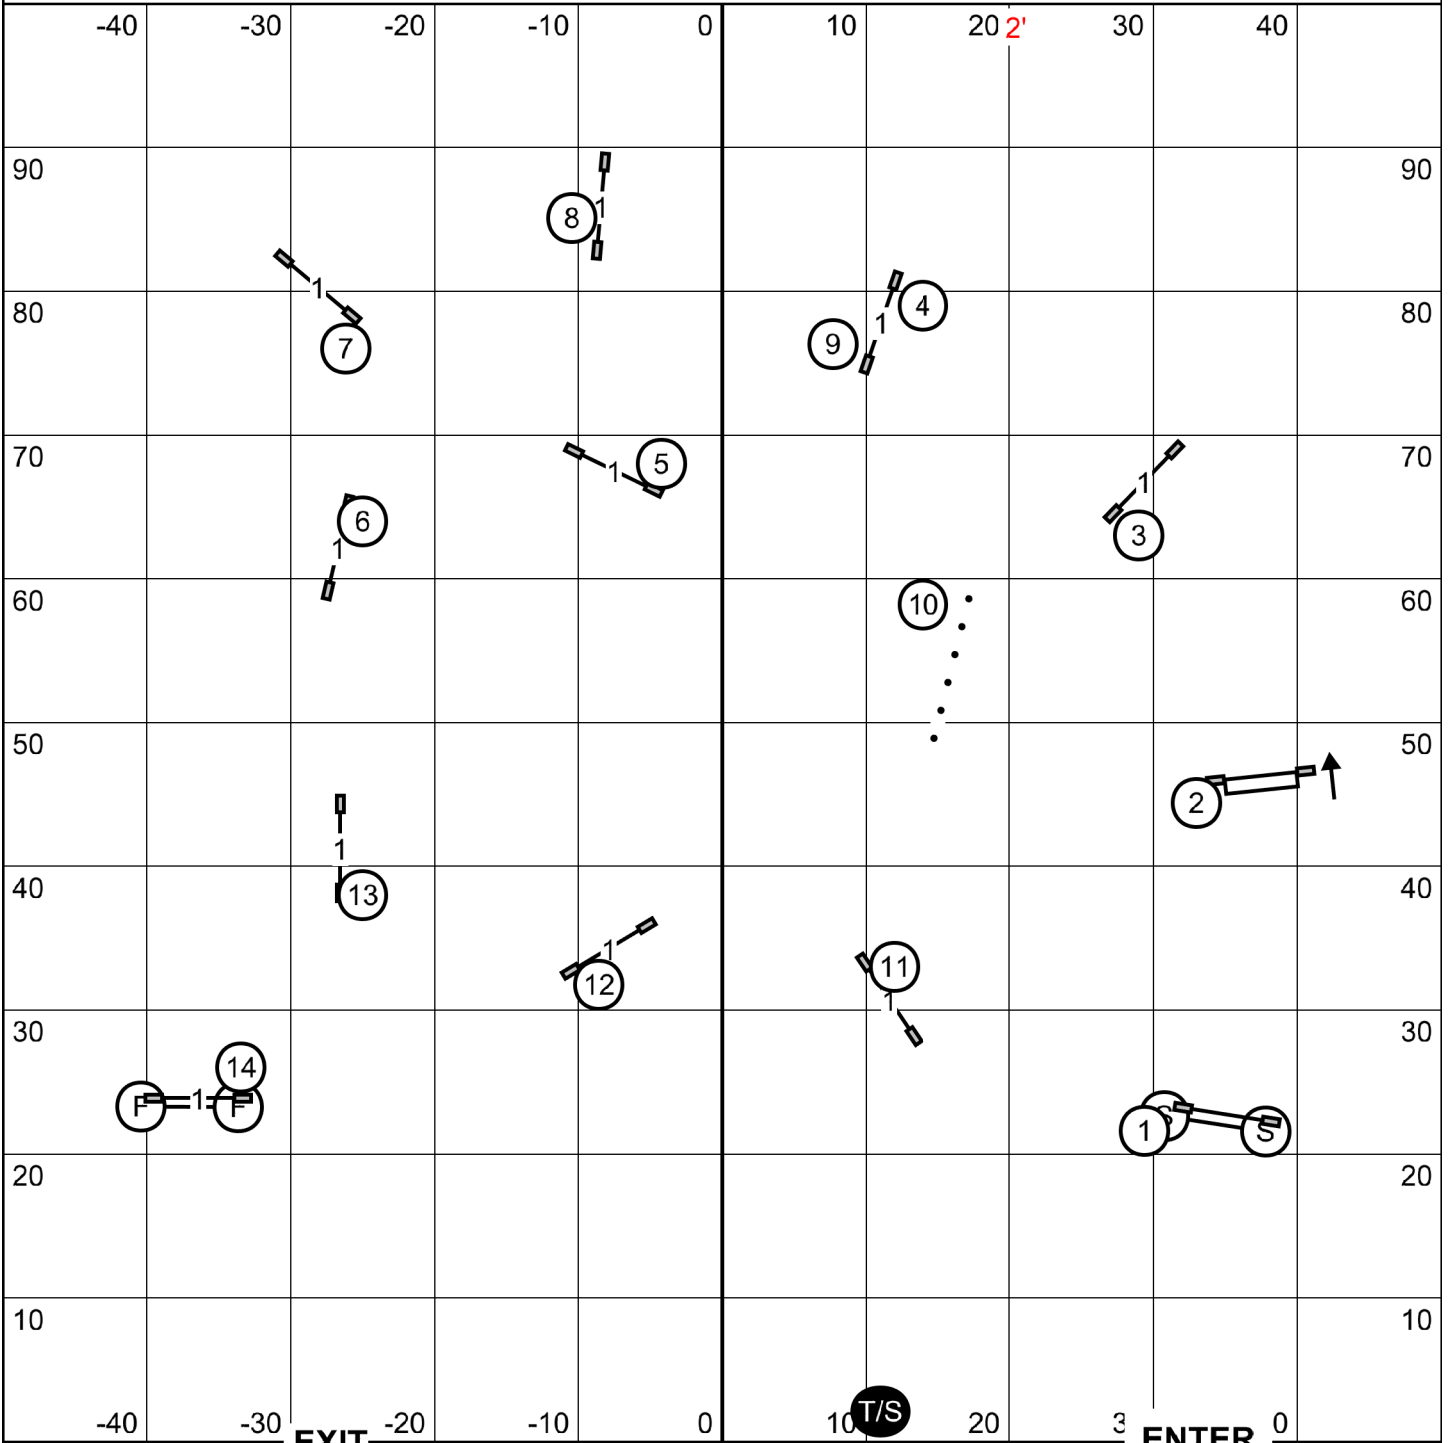

German Shepherd Club of Gabriel Valley
 Agility Trial - Stone Pony Ranch
 Moorpark, California
 Wednesday, September 18, 2024

Novice JWW
 Ring: 100' X 100'
 Outdoors on Grass
 Judge: Candy Nettles

Please enter when the dog in the ring is at #12