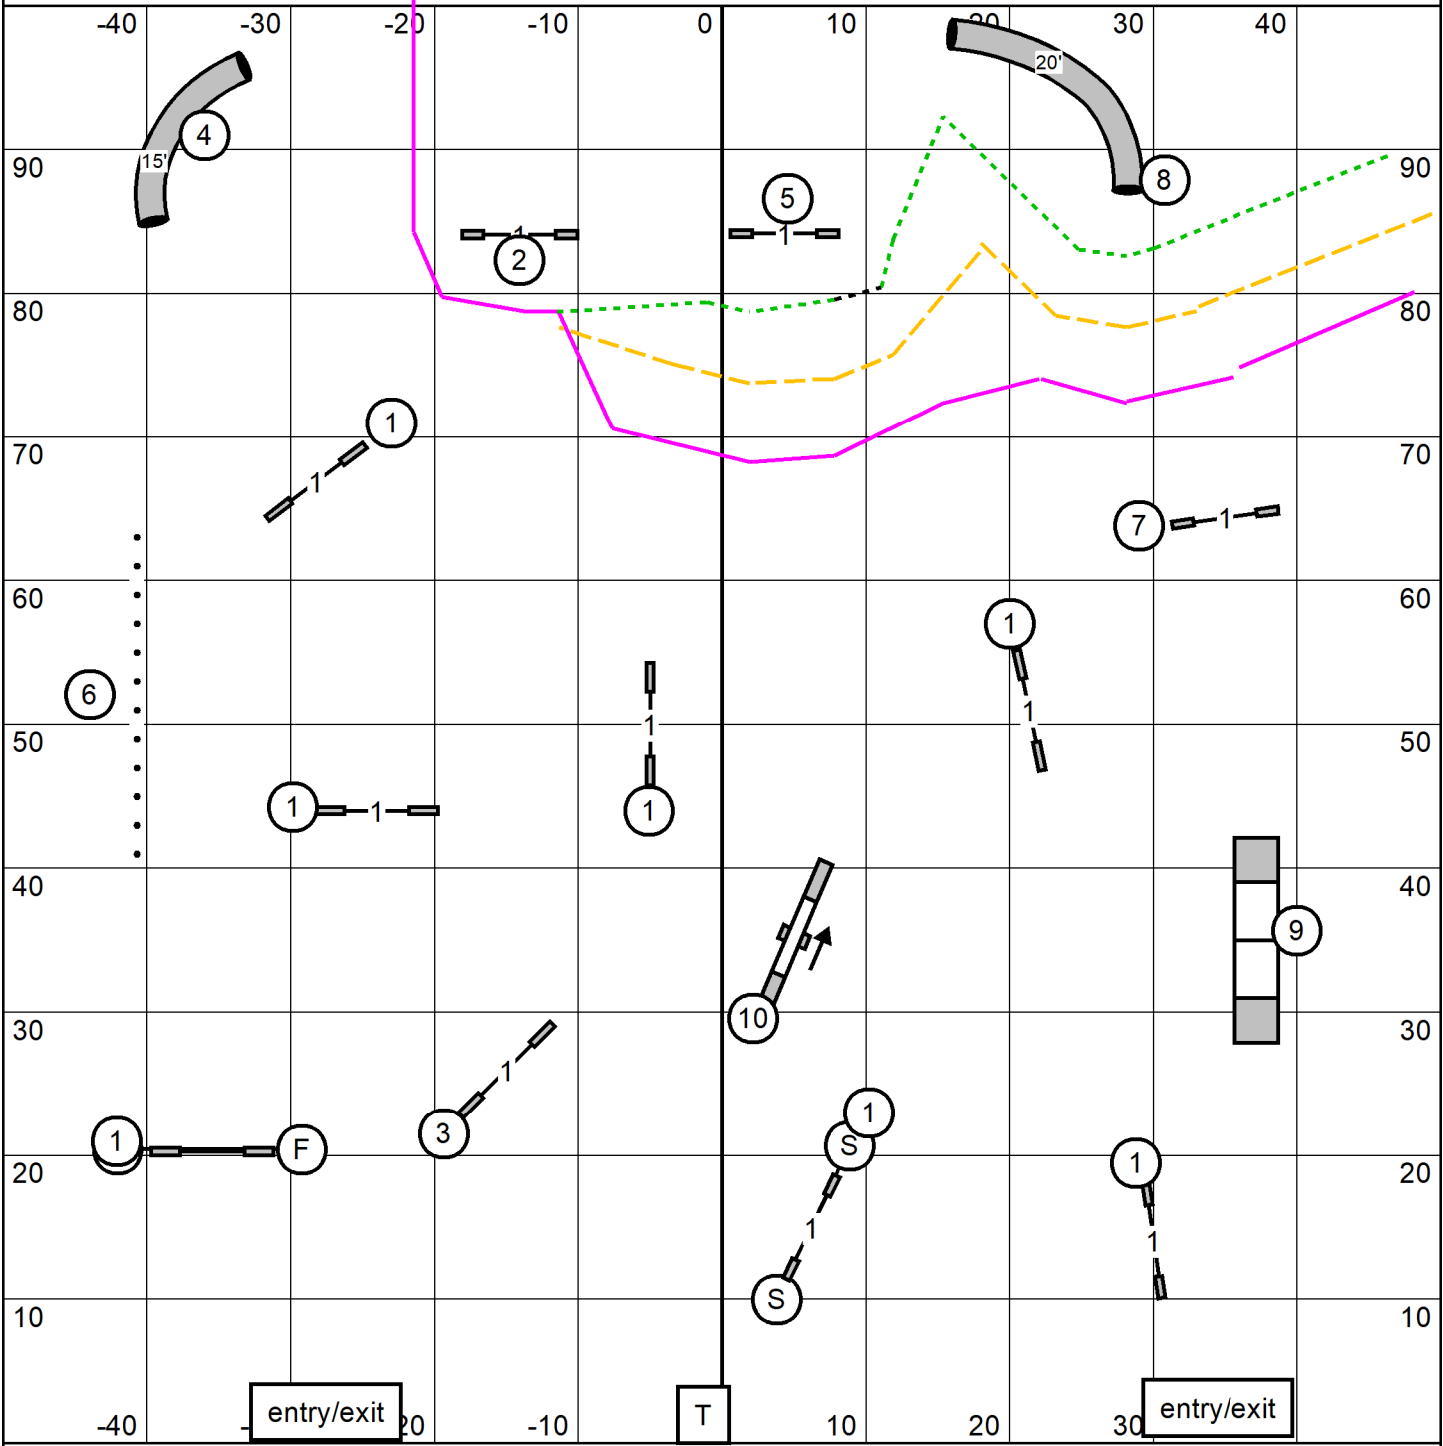

EX/Master Send (8) (5) (2)
pts needed = 25

OPEN Send (8) (5) .
Pts needed=22

Novice Send (8) (5) .
Pts needed=17

Ex-Master/Open/Novice FAST

Poodle Club of Southern California
Thursday December 05, 2024
FAST
Judge: Cindy Blanton