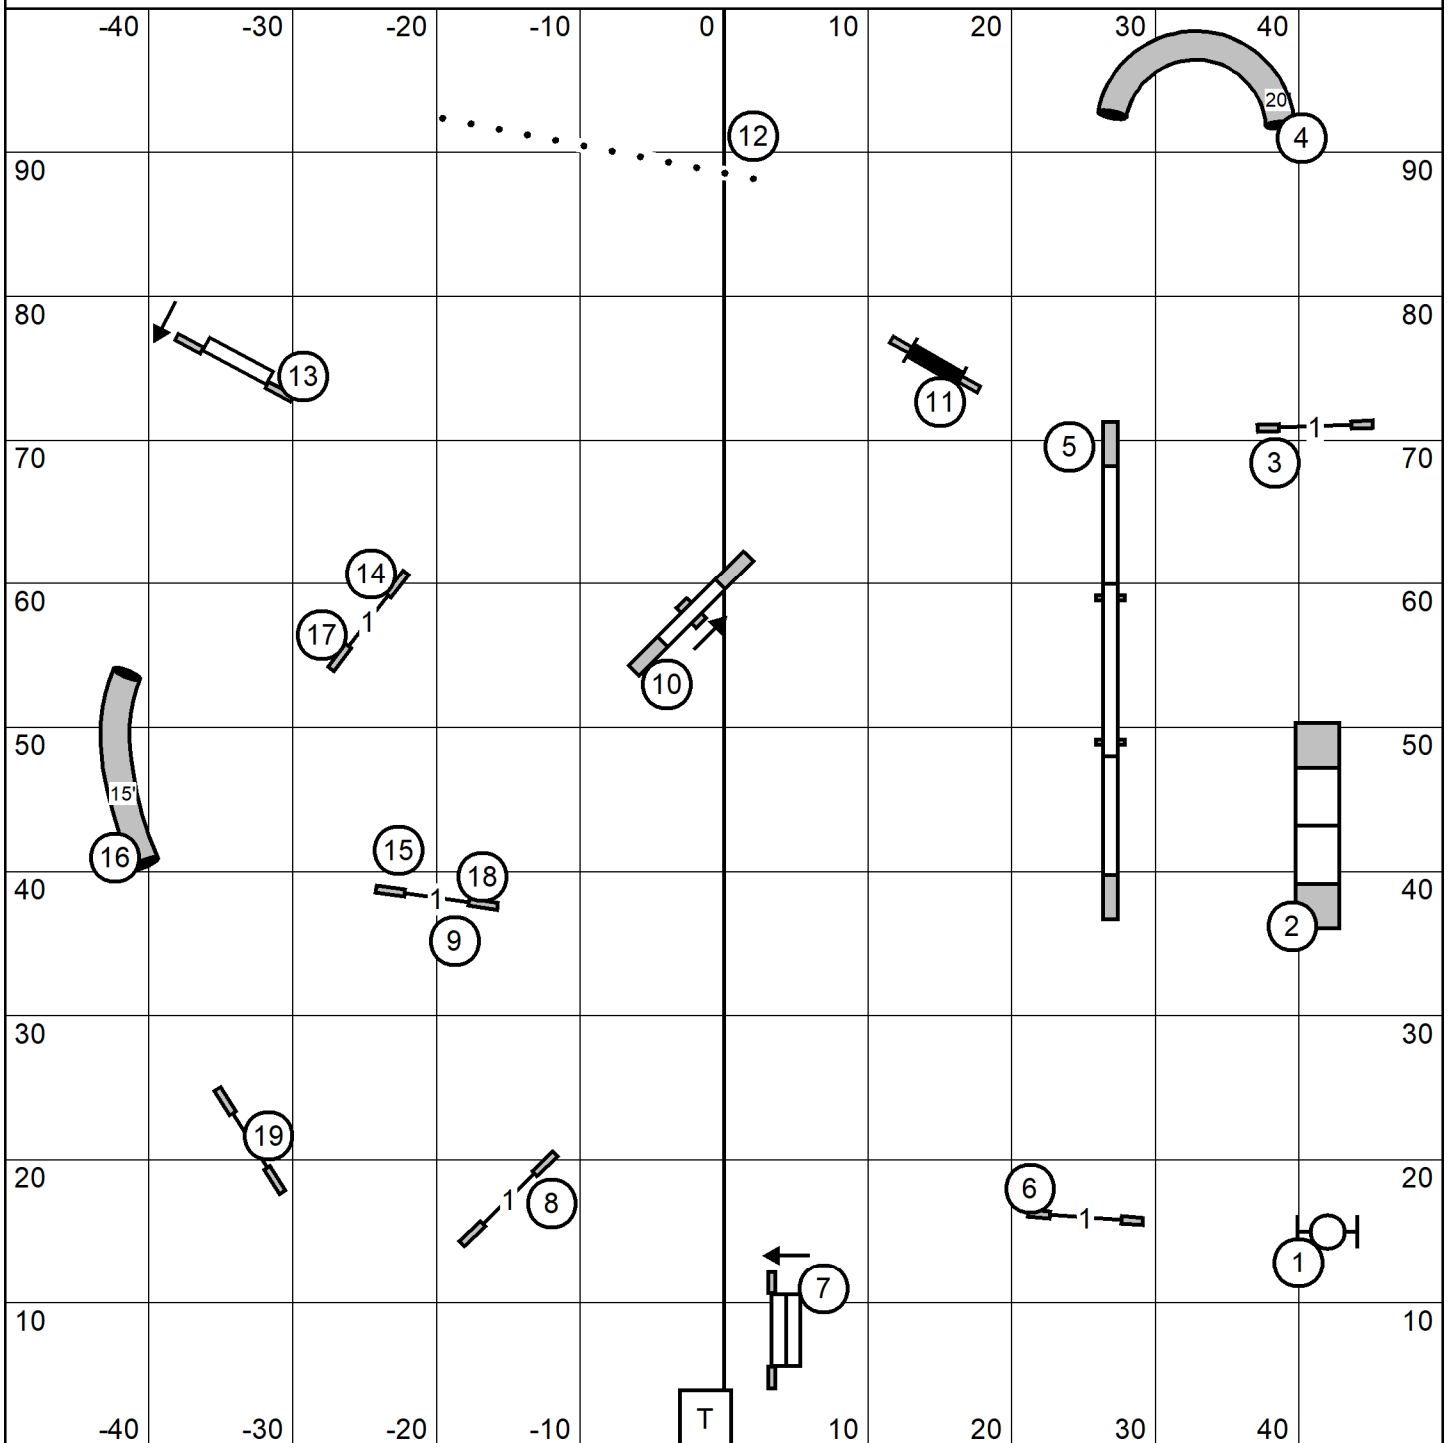

Excellent/Master Standard

entry/exit

Poodle Club of Southern California
 Thursday December 05, 2024
 Excellent/Master Standard
 Judge: Cindy Blanton

entry/exit