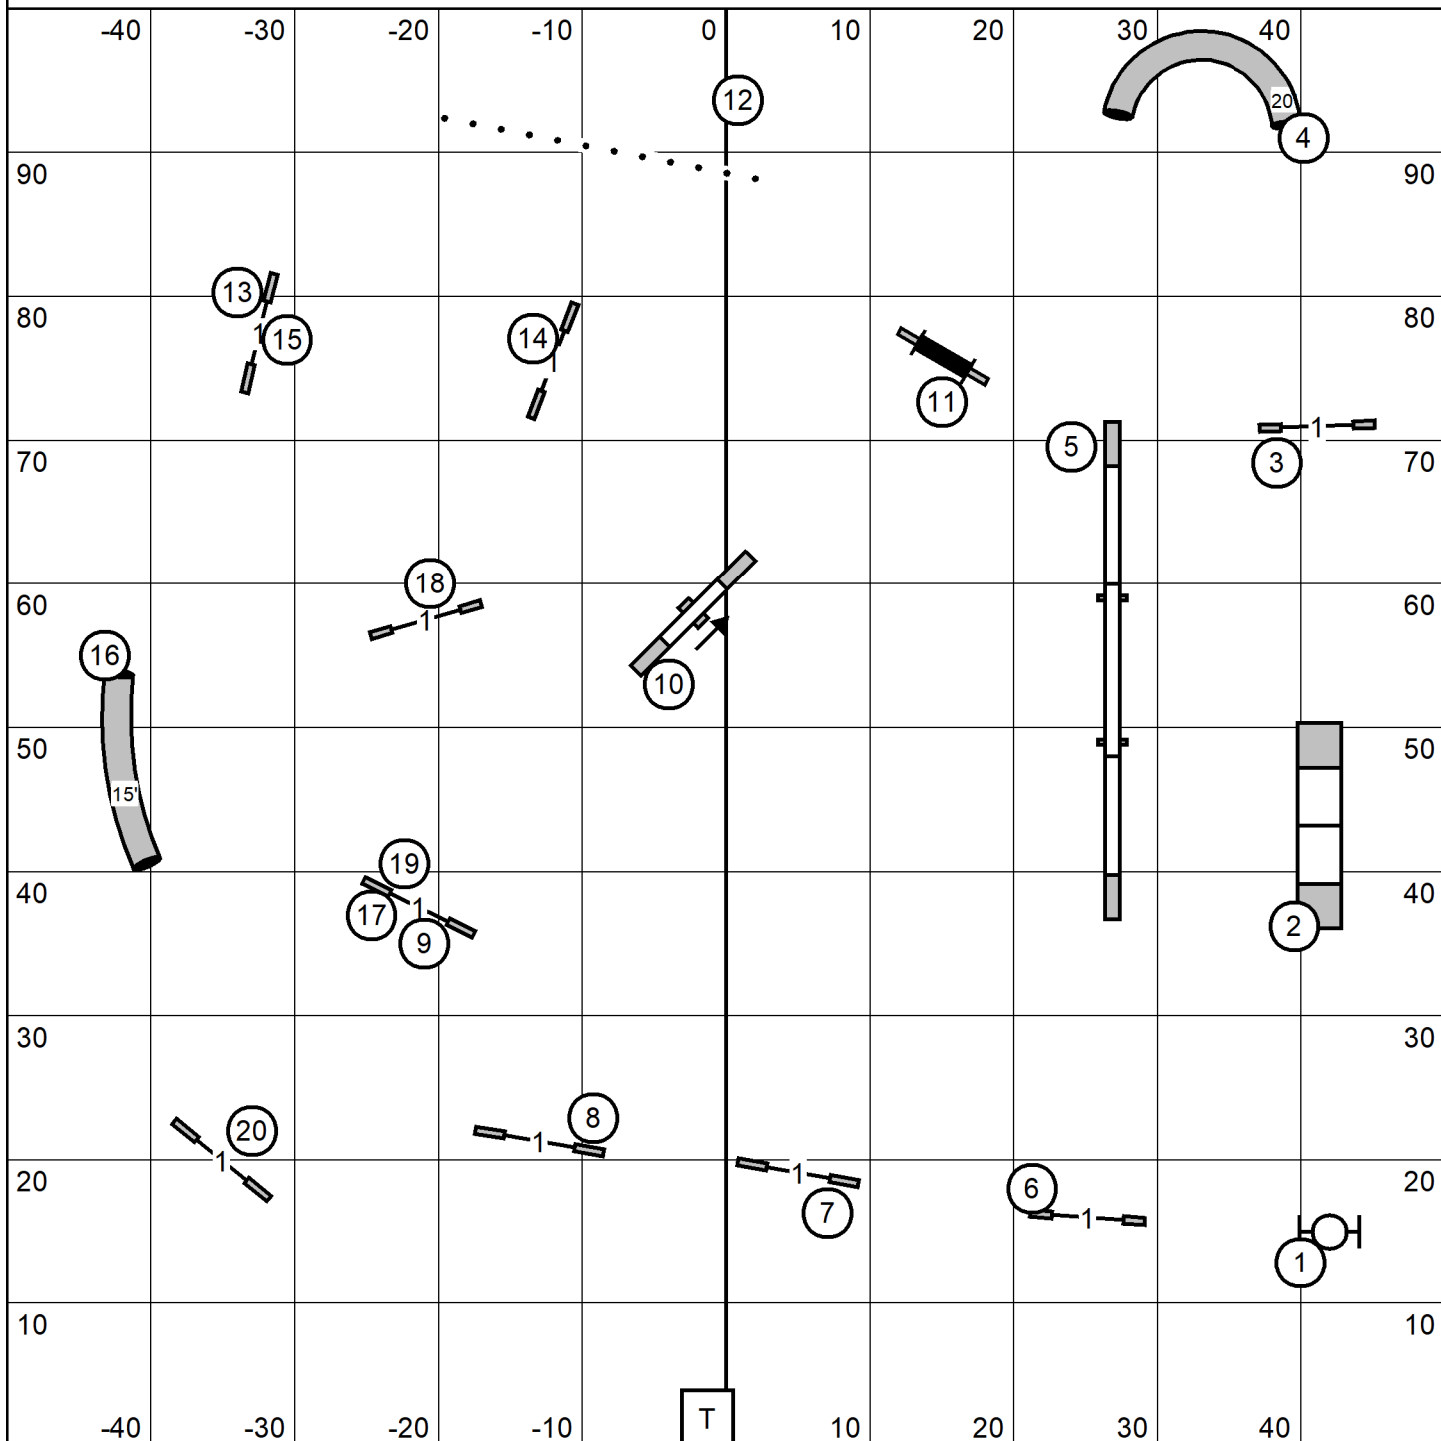

Premier Standard

entry/exit

Poodle Club of Southern California
 Thursday December 05, 2024
 Premier Standard
 Judge: Cindy Blanton

entry/exit