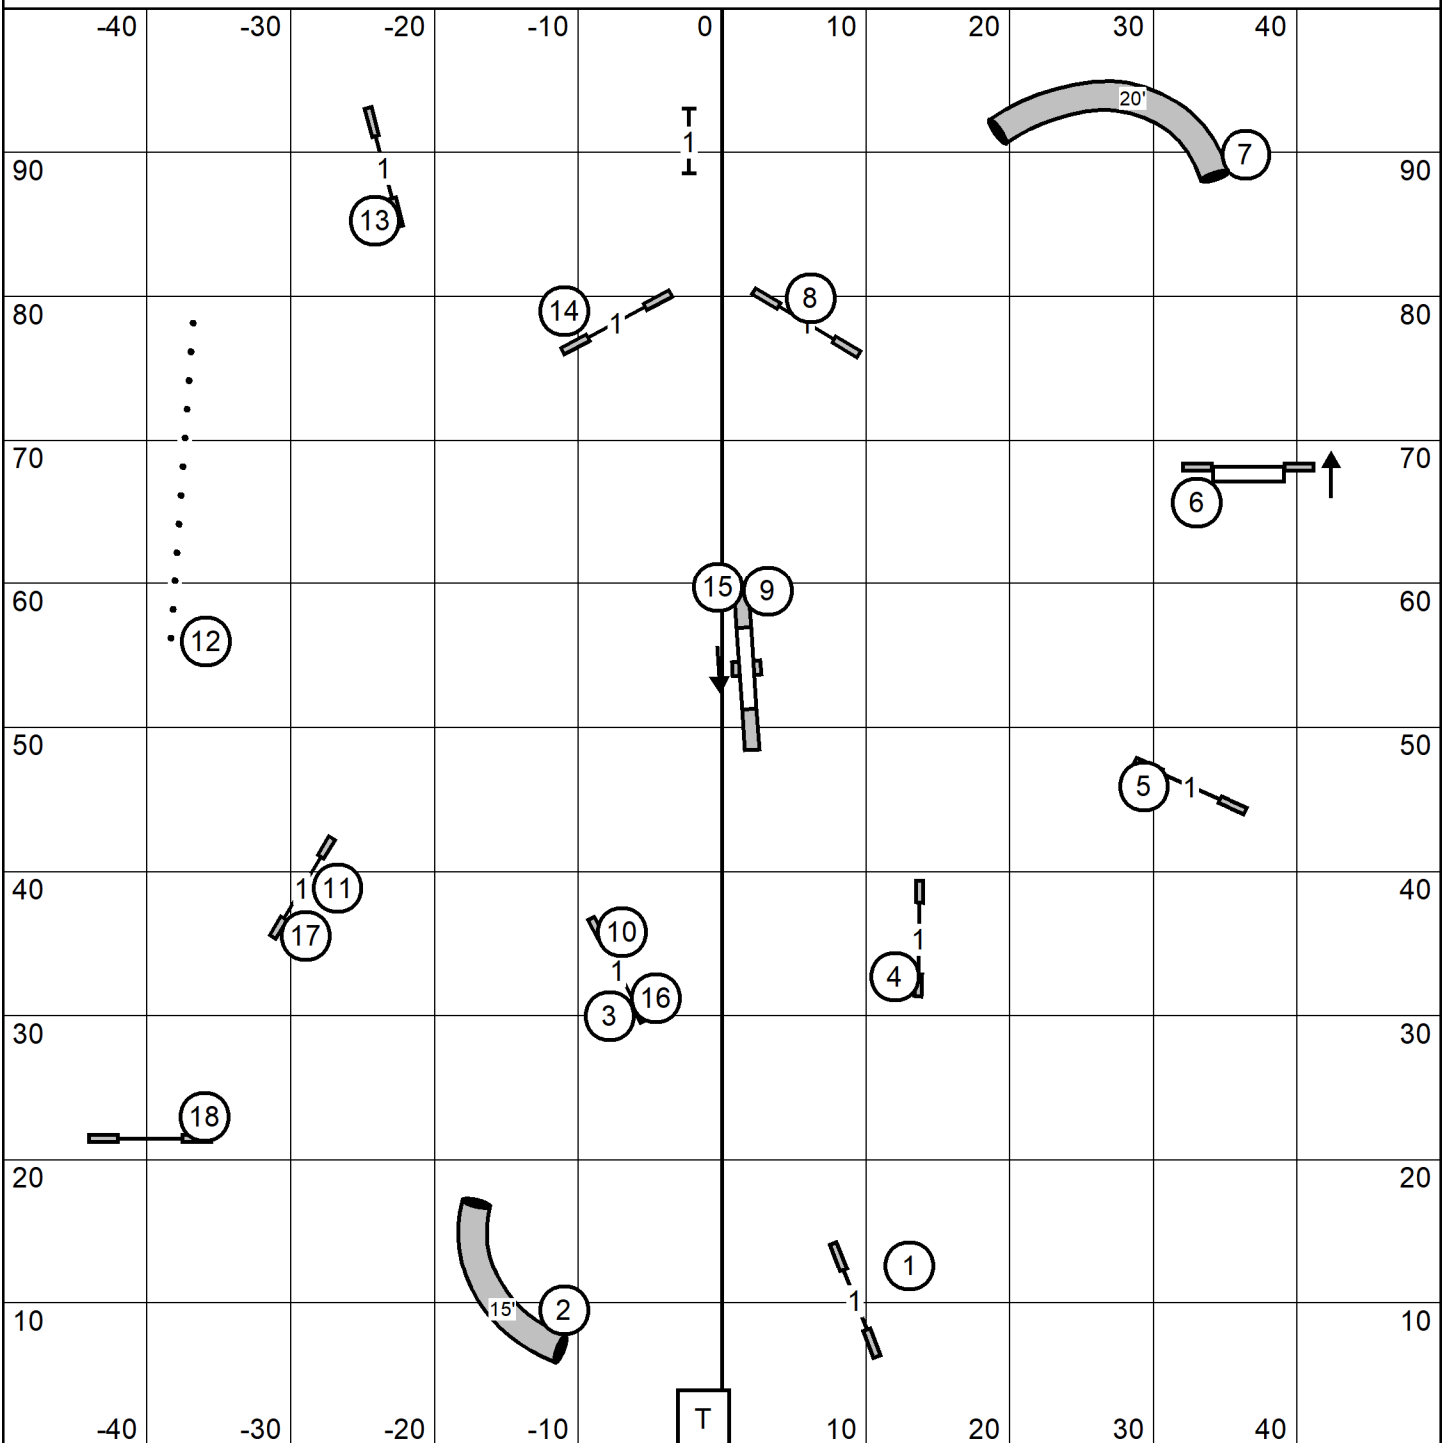

T2B

entry/exit

Poodle Club of Southern California
 Thursday December 05, 2024
 T2B
 Judge: Cindy Blanton

entry/exit