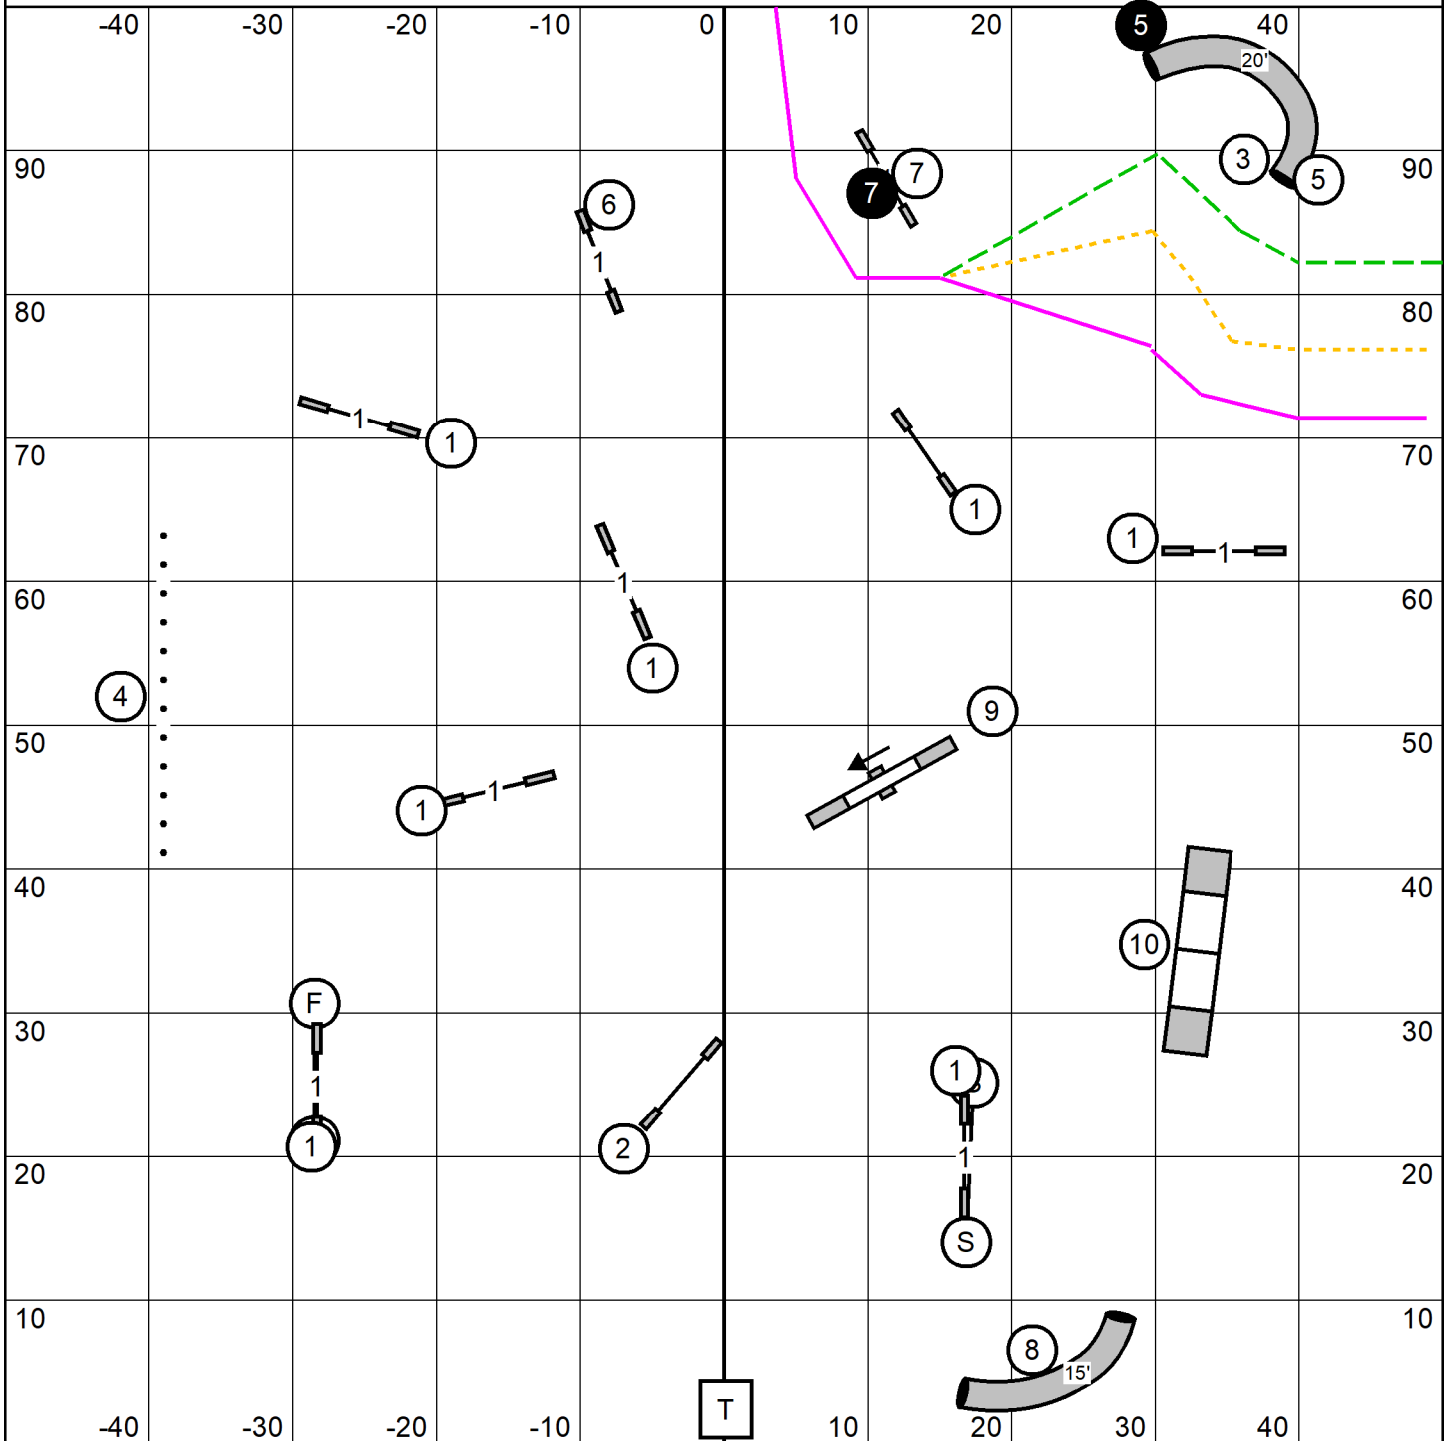

EX/Master Send (5) (3) (7)
pts needed = 25

OPEN Send (5) (7) or (7) (5)
Pts needed=23

Novice Send (5) (7) or (7) (5)
Pts needed=18

Ex-Master/Open/Novice FAST

entry/exit

Valley Hills Obedience Club
Saturday December 07, 2024
FAST
Judge: Cindy Blanton

entry/exit