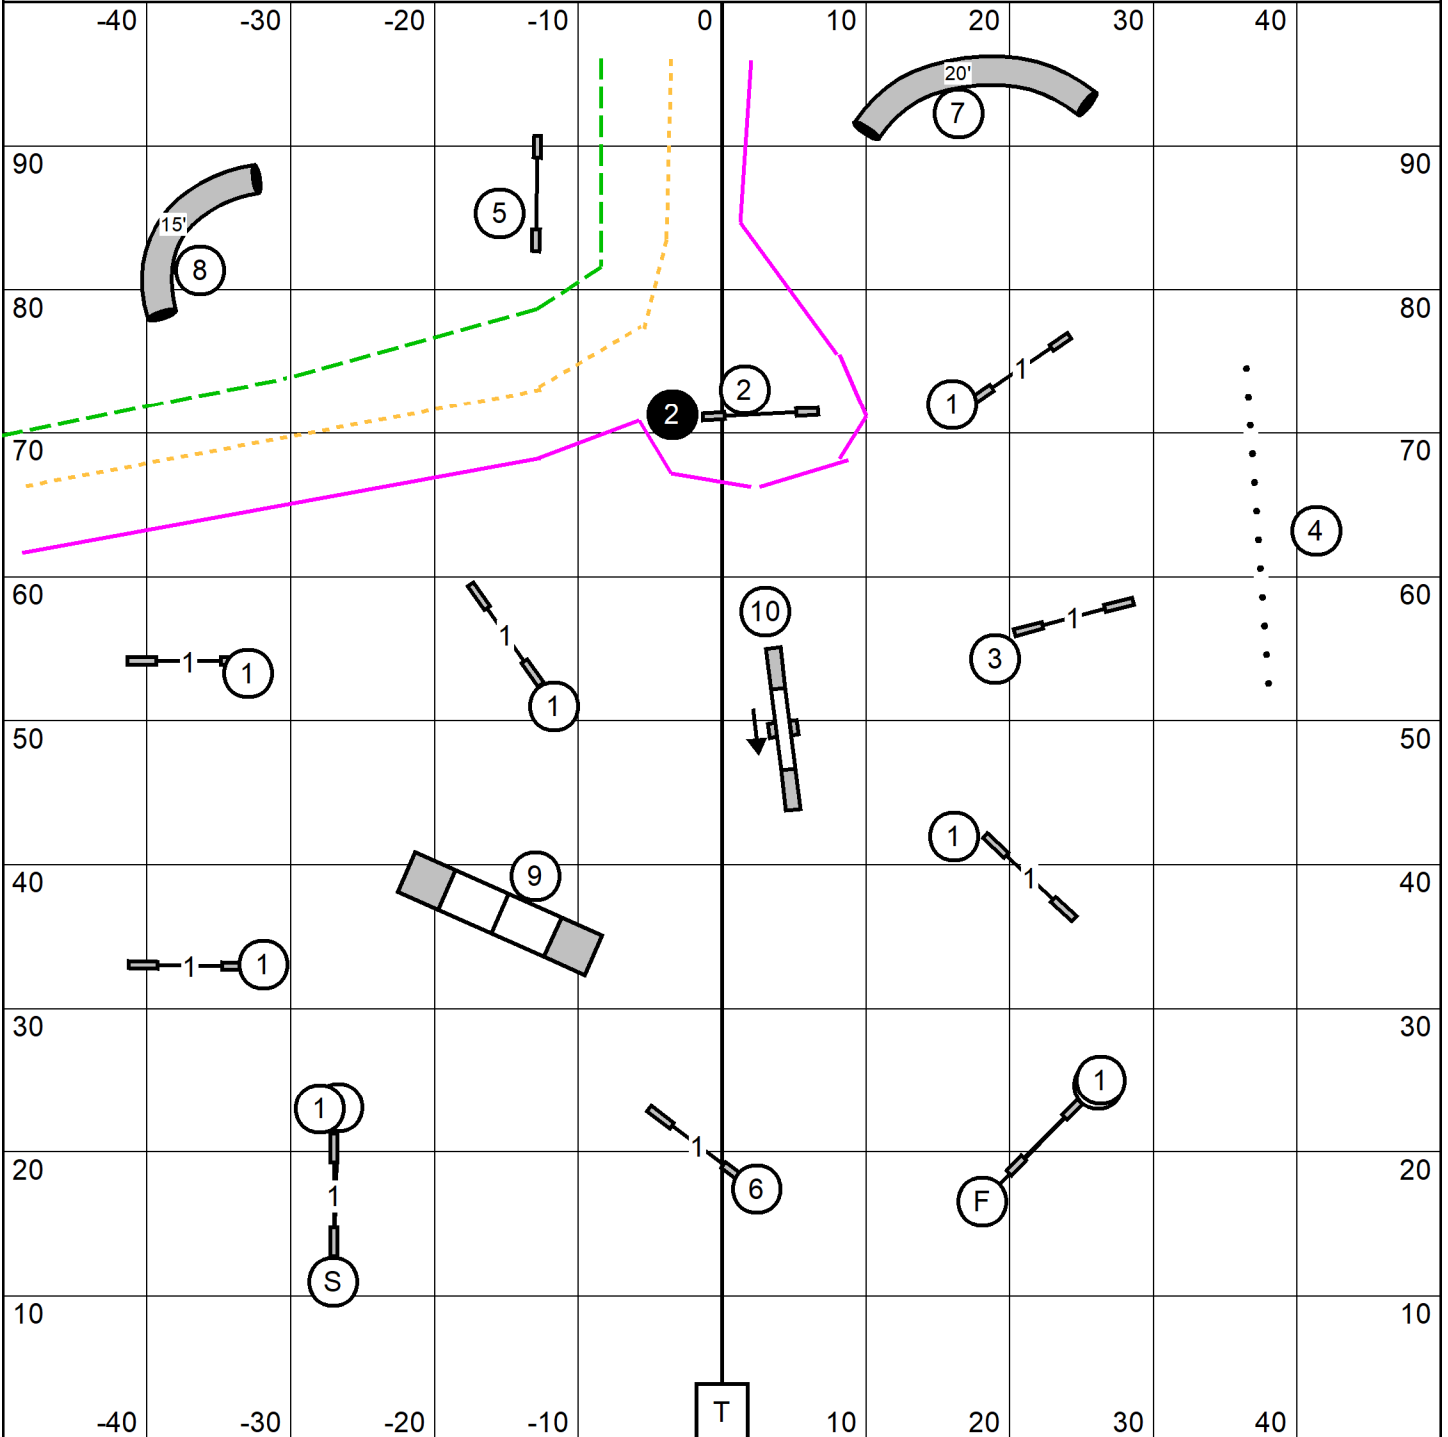

Ex-Master = (8) (5) (2) — in flow.
Pts needed=25

Novice = (8) (5) — in flow.
Pts needed = 17

Open = (8) (5) — in flow.
Pts needed = 22

(2) bi directional for Novice and Open

Ex-Master/Open/Novice FAST

entry/exit

Valley Hills Obedience Club
Sunday December 08, 2024

entry/exit

FAST
Judge: Cindy Blanton