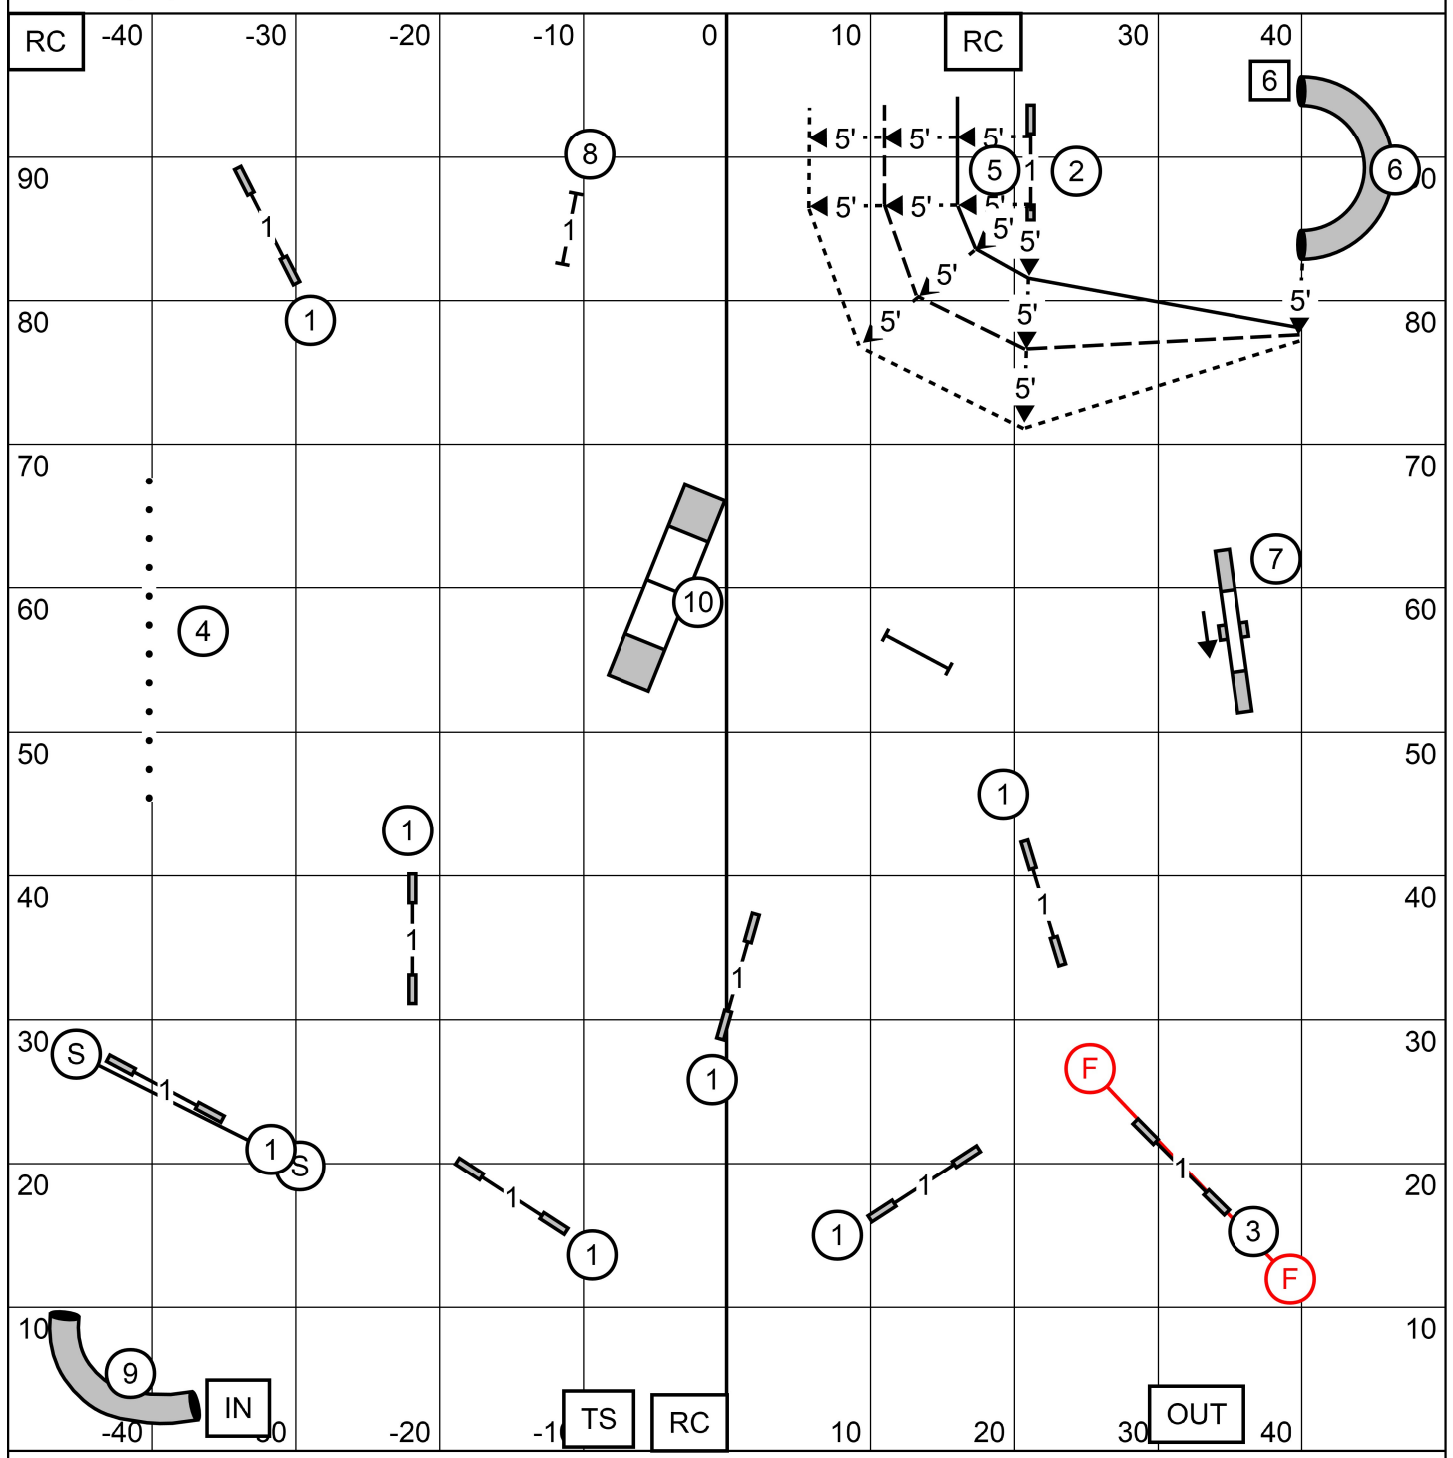

4 Pref = 41 Sec.
8 Reg. = 38 Sec.
8,12 Pref = 38 Sec.
12, 6 Reg. = 35 Sec.
16, 20 Pref = 35 Sec.
20,24,24c = 32 sec.

— Novice (5)(6)
- - - Open (5)(6)
- · - · - Ex/M (5)(6)(2)

Poodle Club of So. Cal
Stone Pony Moore Park