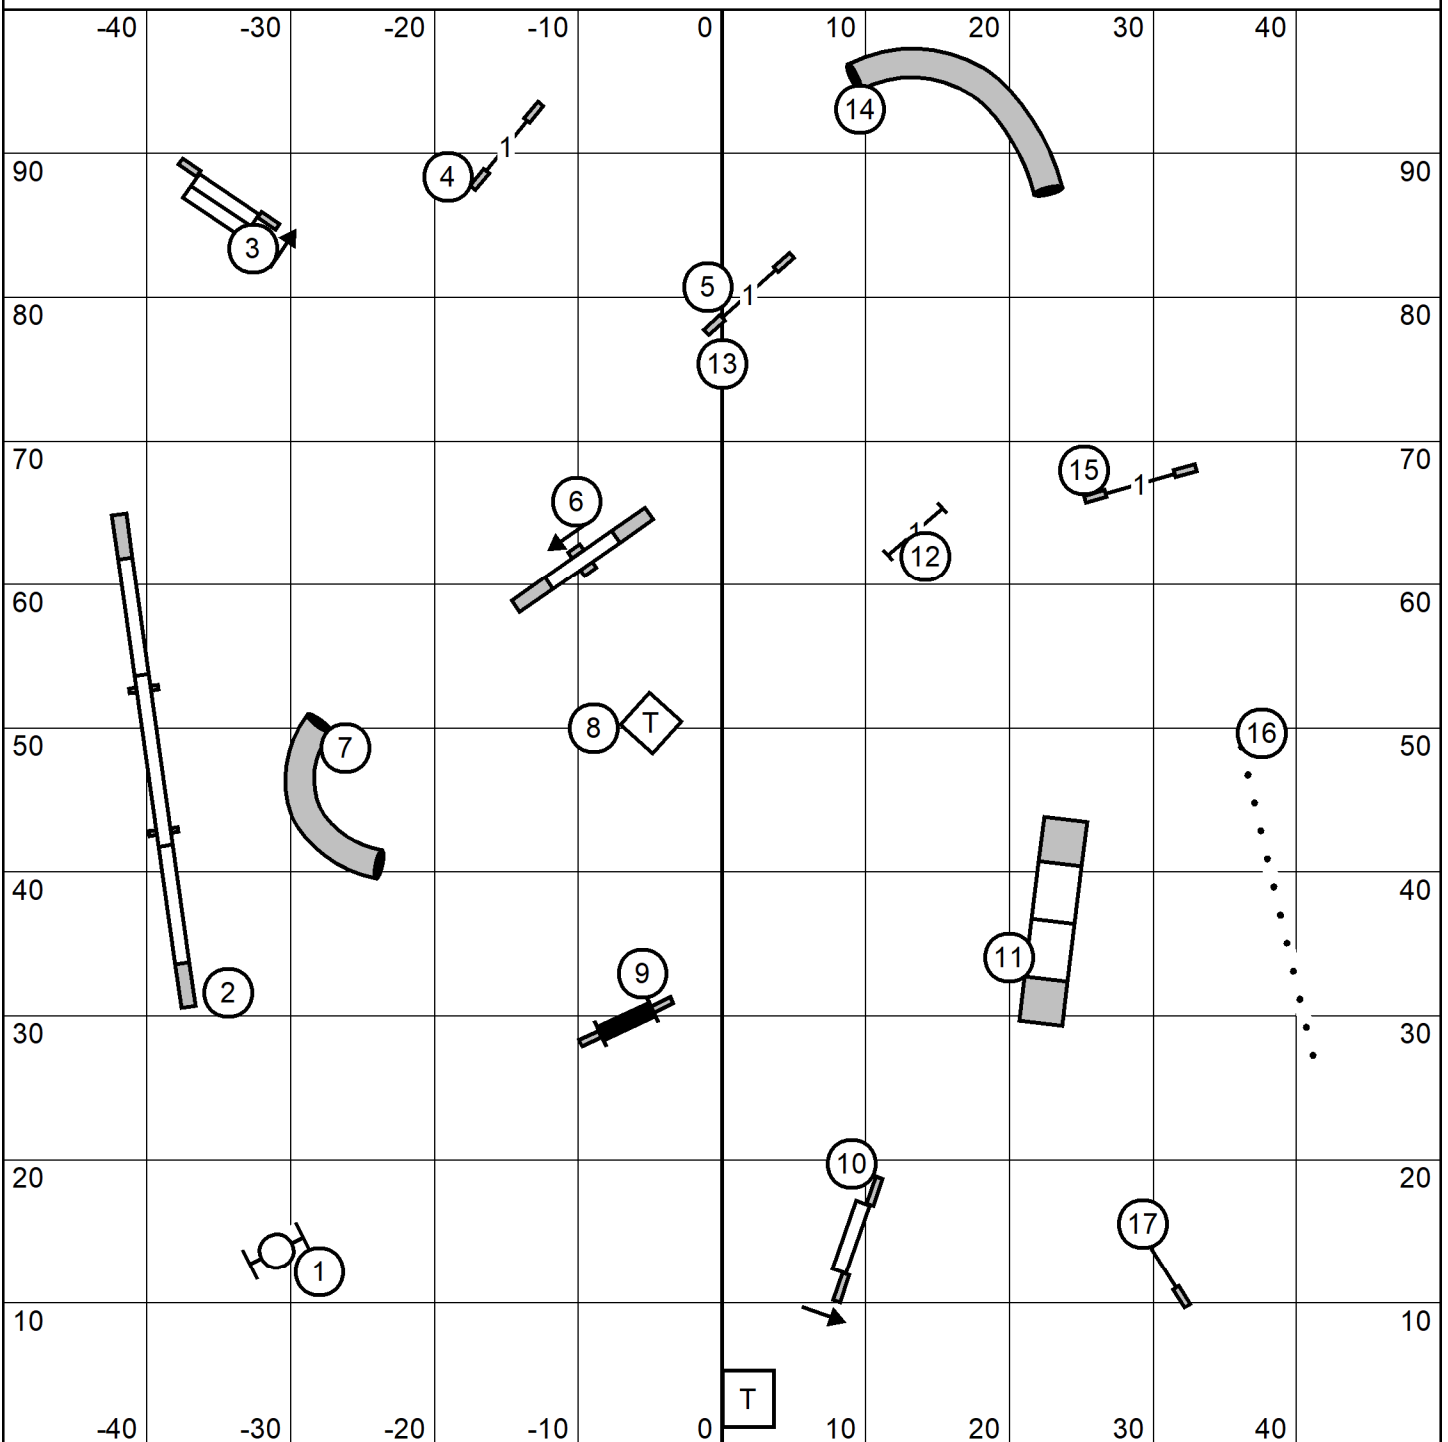

# Open Standard

entry/exit

German Shepherd Dog Club of the San Gabriel Valley  
 Thursday September 21, 2023  
 Open Standard  
 Judge: Cindy Blanton

entry/exit