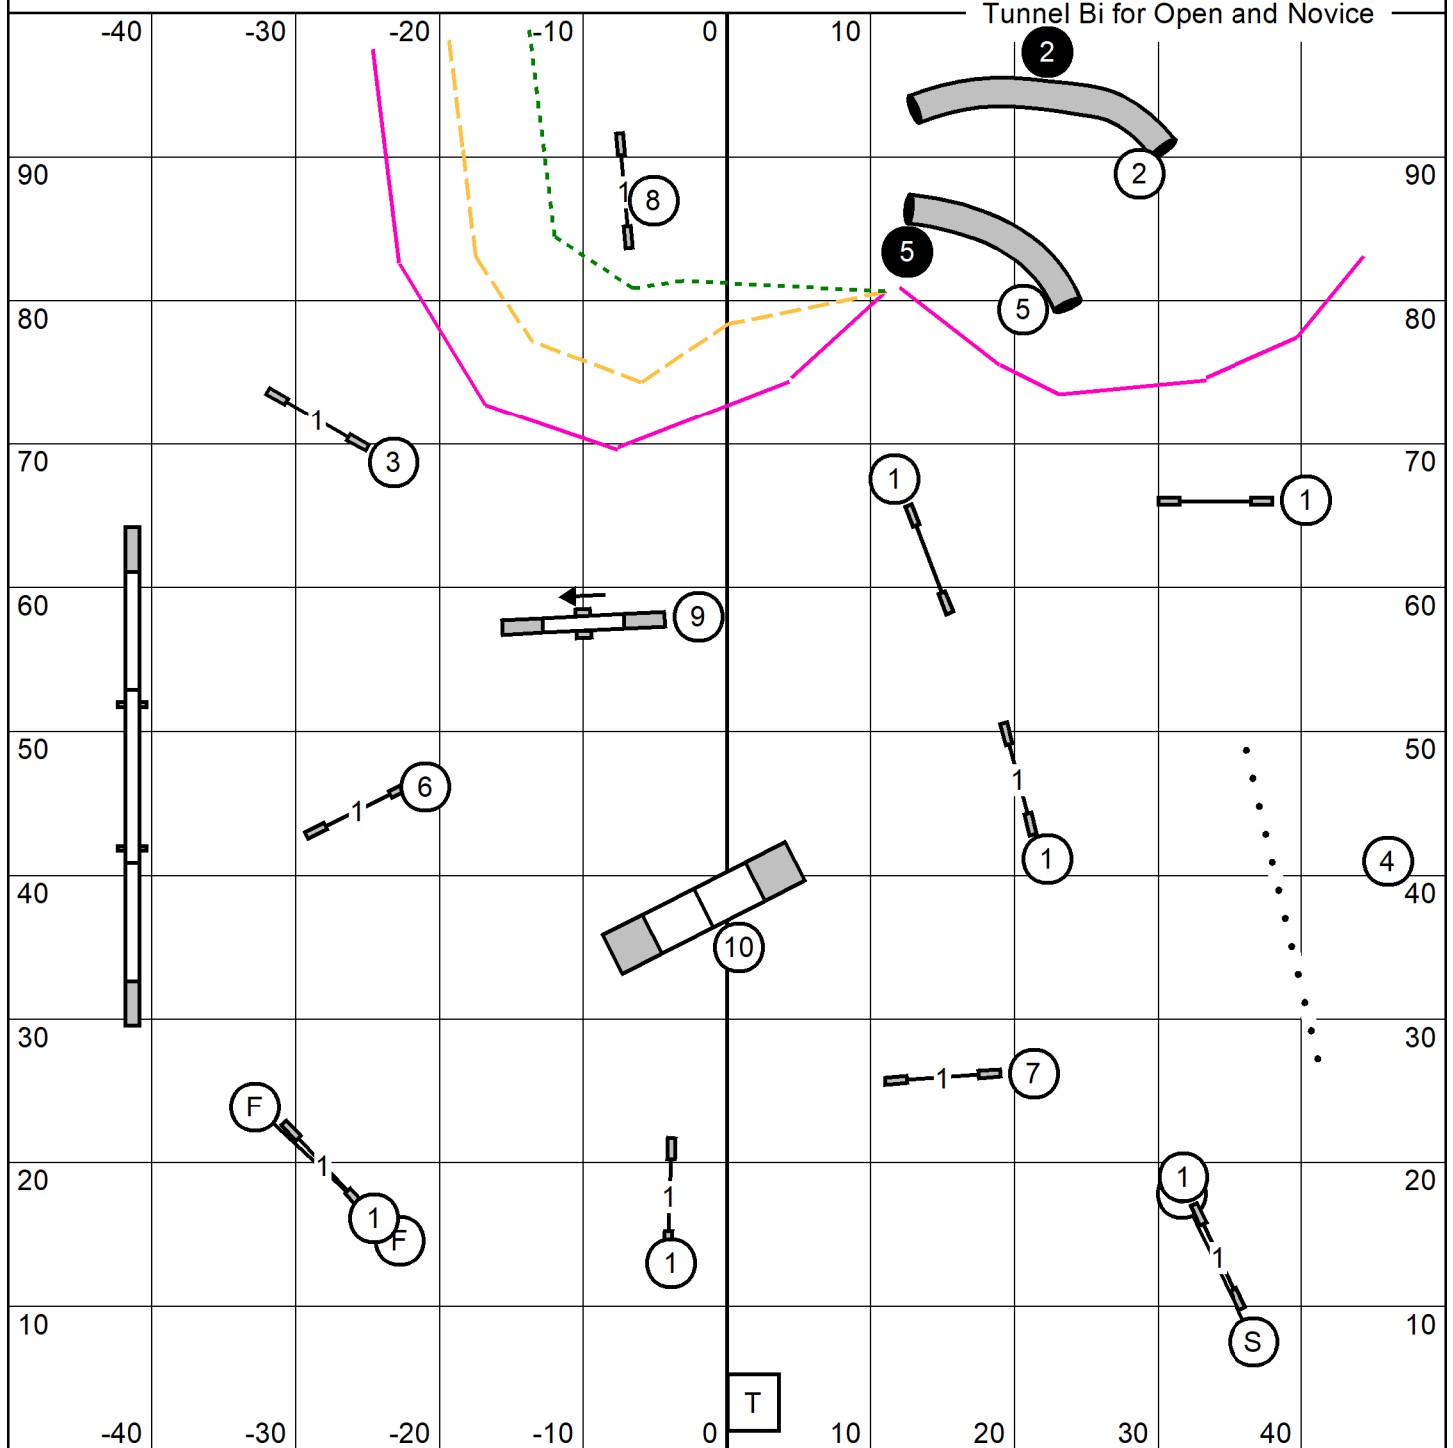

Ex-Mast (2) (8) (5) — Pts needed=25 Novice = (5) (8) - - - in flow Pts needed = 17

Open = (5) (8) - - - in flow Pts needed = 22

Ex-Master/Open/Novice FAST

entry/exit German Shepherd Dog Club of the San Gabriel Valley entry/exit

Thursday September 21, 2023

FAST

Judge: Cindy Blanton