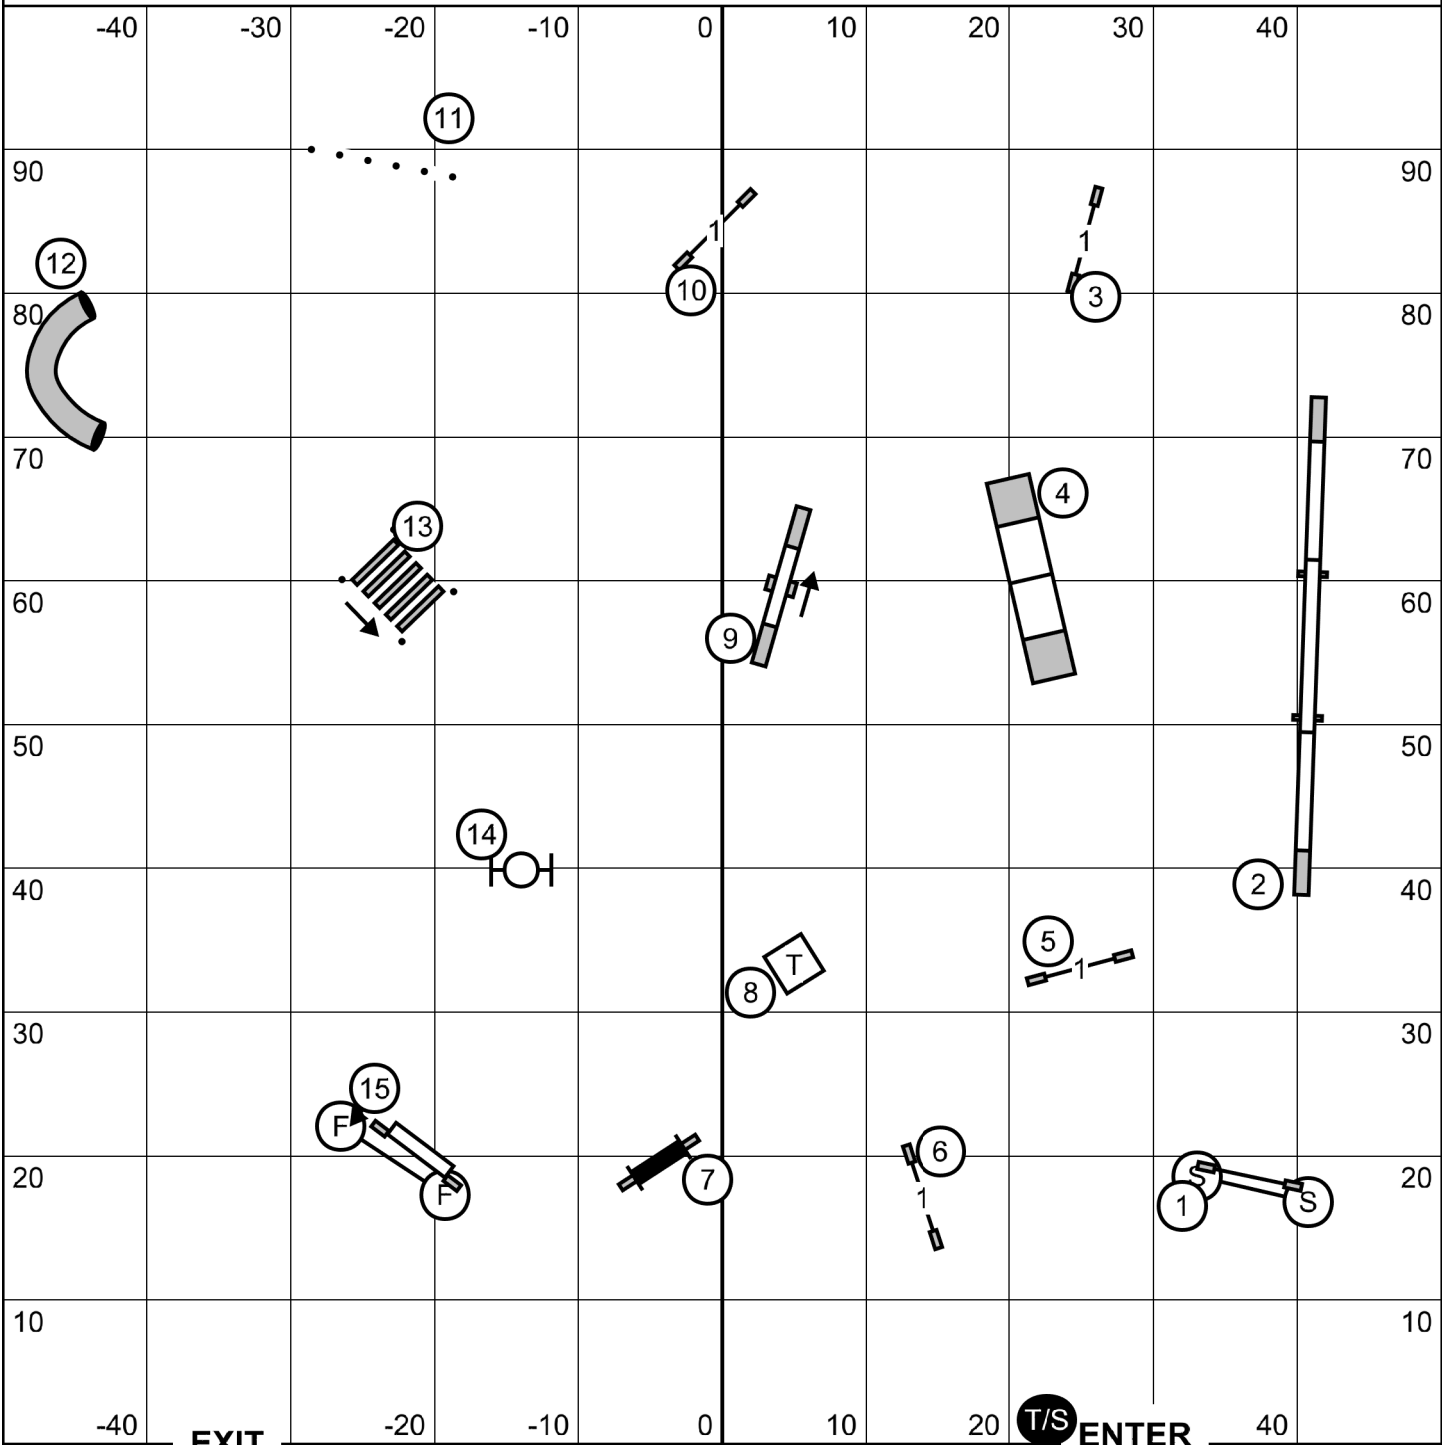

German Shepherd Club of Gabriel Valley
 Agility Trial - Stone Pony Ranch
 Moorpark, California
 Thursday, September 19, 2024

Novice Standard
 Ring: 100' X 100'
 Outdoors on Grass

Judge: Candy Nettles

EXIT

T/S

ENTER

Please enter when the dog in the ring is at #14